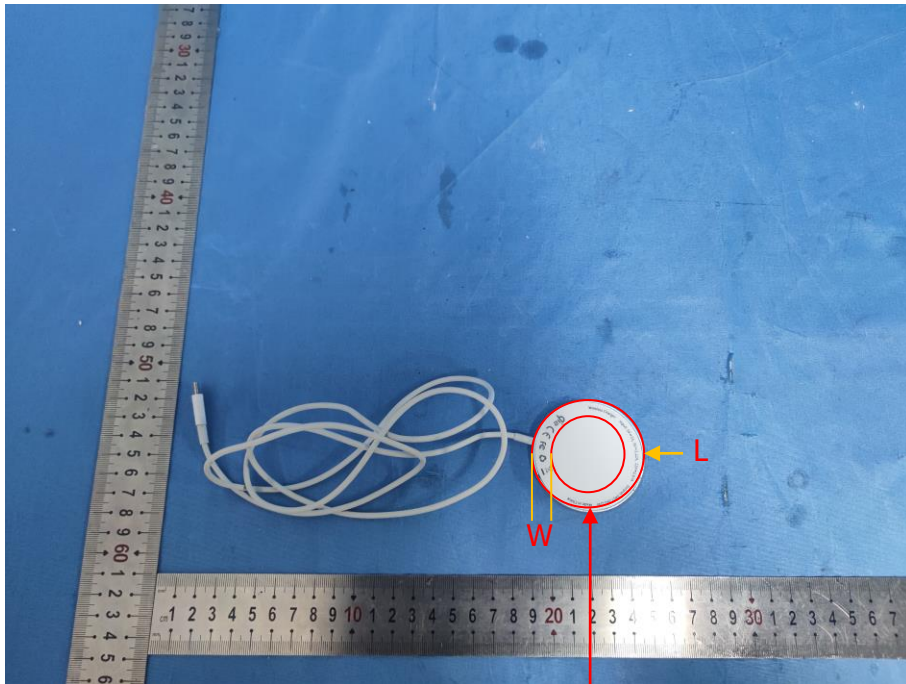

Label

Qi2 Magnetic Wireless Charger

Model Name: MC10

FCC ID: 2AFP2-MC10

Size: L150mm * W5mm

1. The label is silk-screen on the sample