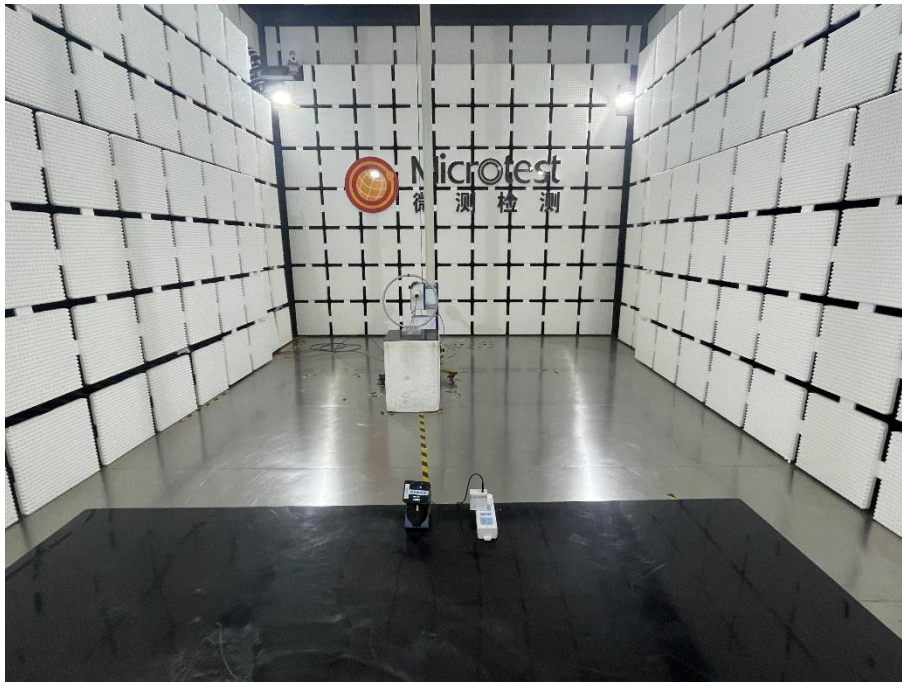

Appendix - Test Setup Photos

Model: LC82C

Radiated emissions – Below 30 MHz

Radiated emissions – Below 1 GHz

Conducted emissions

MPE

----End of Report----