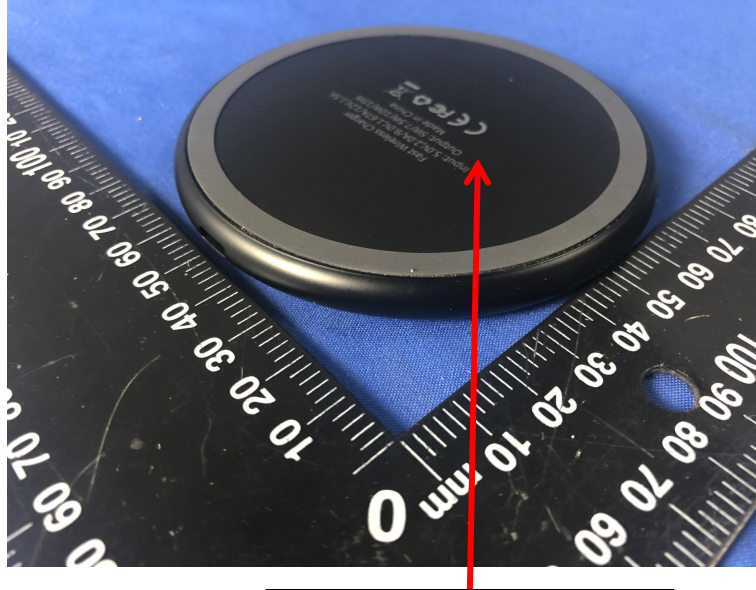

FCC ID Label Information

Label location 1:

FCC ID:2AFP2FC14C
Model:FC14C