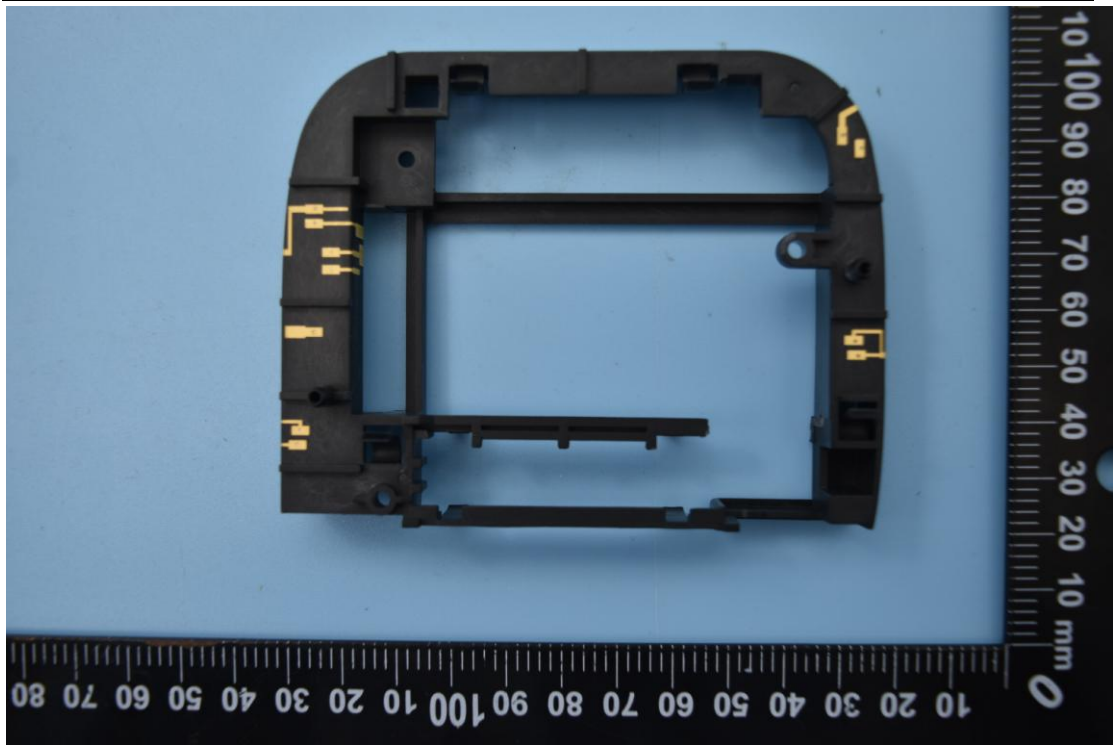

FCC ID: 2AFOZW3701, IC: 20622-W3701

Internal Photos

1. EUT uncover view

2. Antenna view