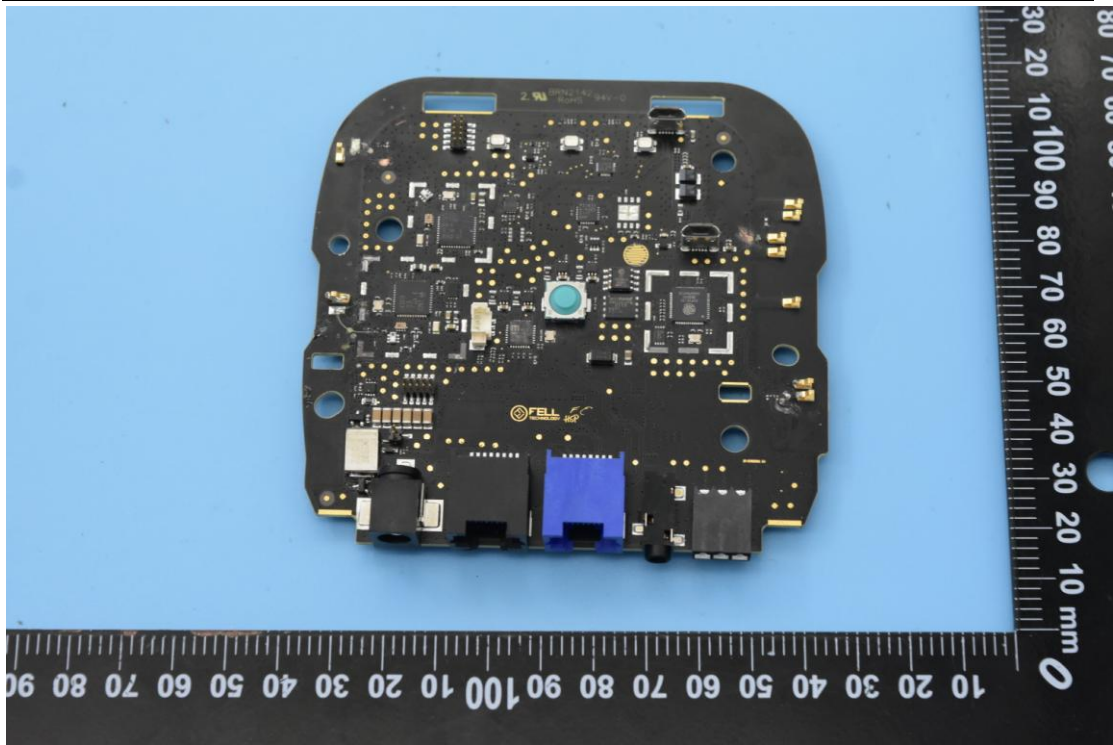

FCC ID: 2AFOZW3701, IC: 20622-W3701

Internal Photos

1. EUT uncover view

2. Antenna view