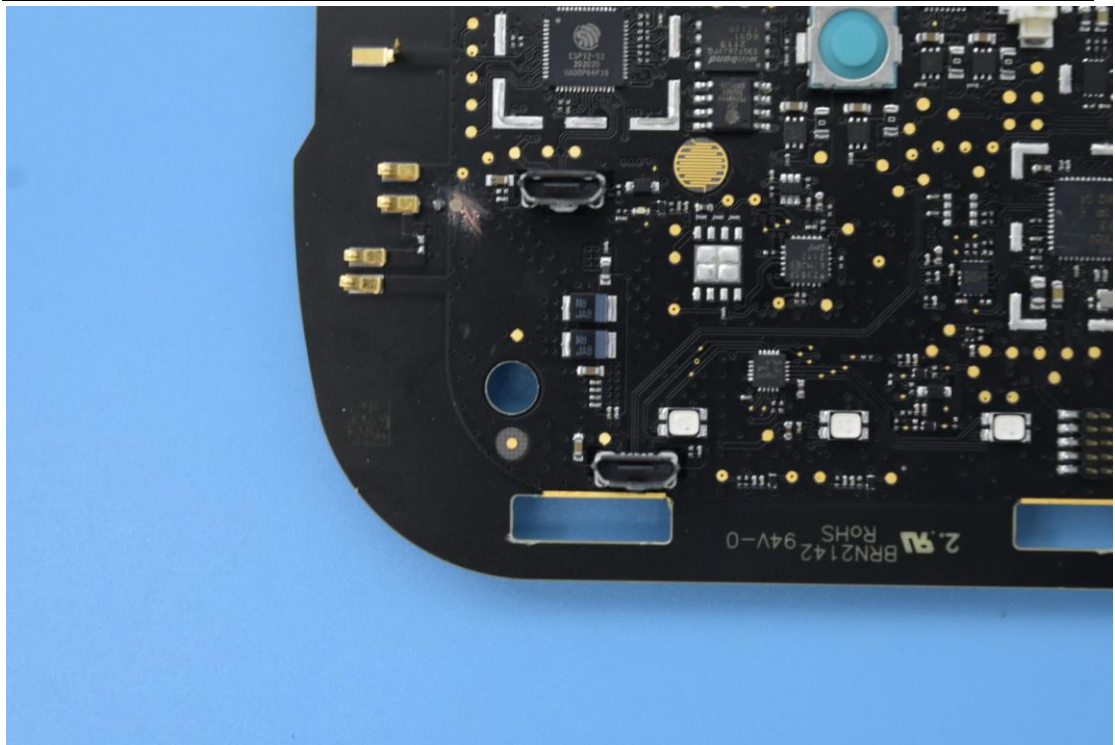

FCC ID: 2AFOZW3701, IC: 20622-W3701

Internal Photos

1. EUT uncover view

2. Antenna view