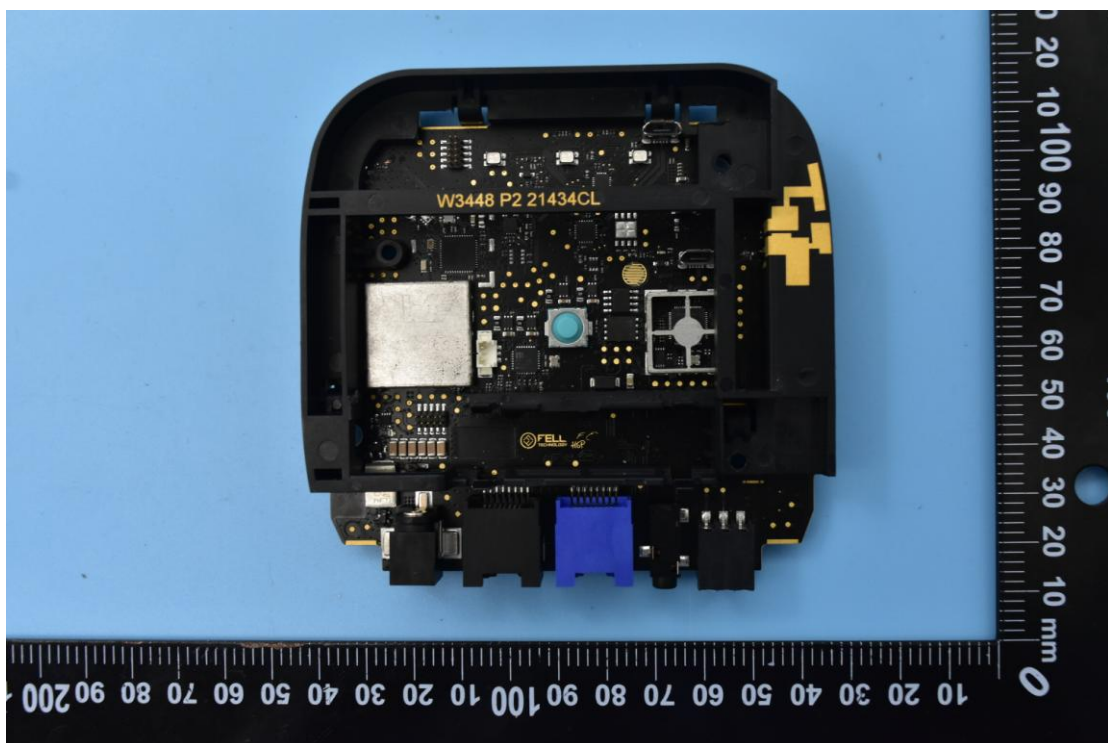

FCC ID: 2AFOZW3701, IC: 20622-W3701

Internal Photos

1. EUT uncover view

2. Antenna view