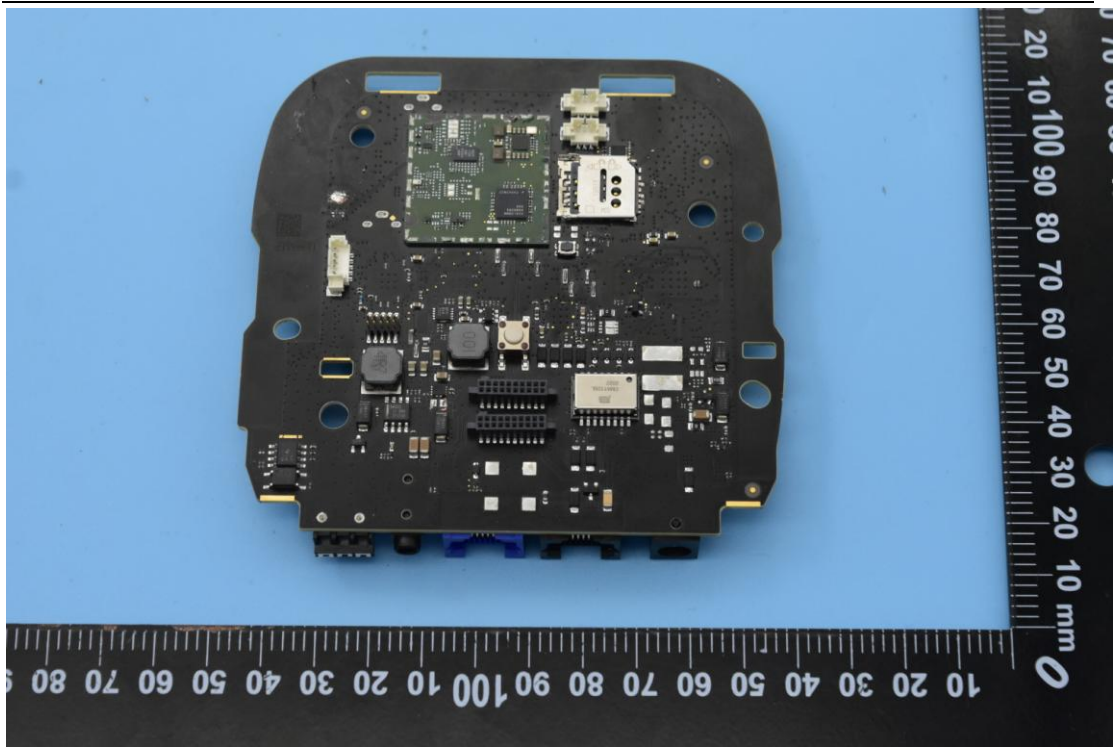

FCC ID: 2AFOZW3701, IC: 20622-W3701

Internal Photos

1. EUT uncover view

2. Antenna view