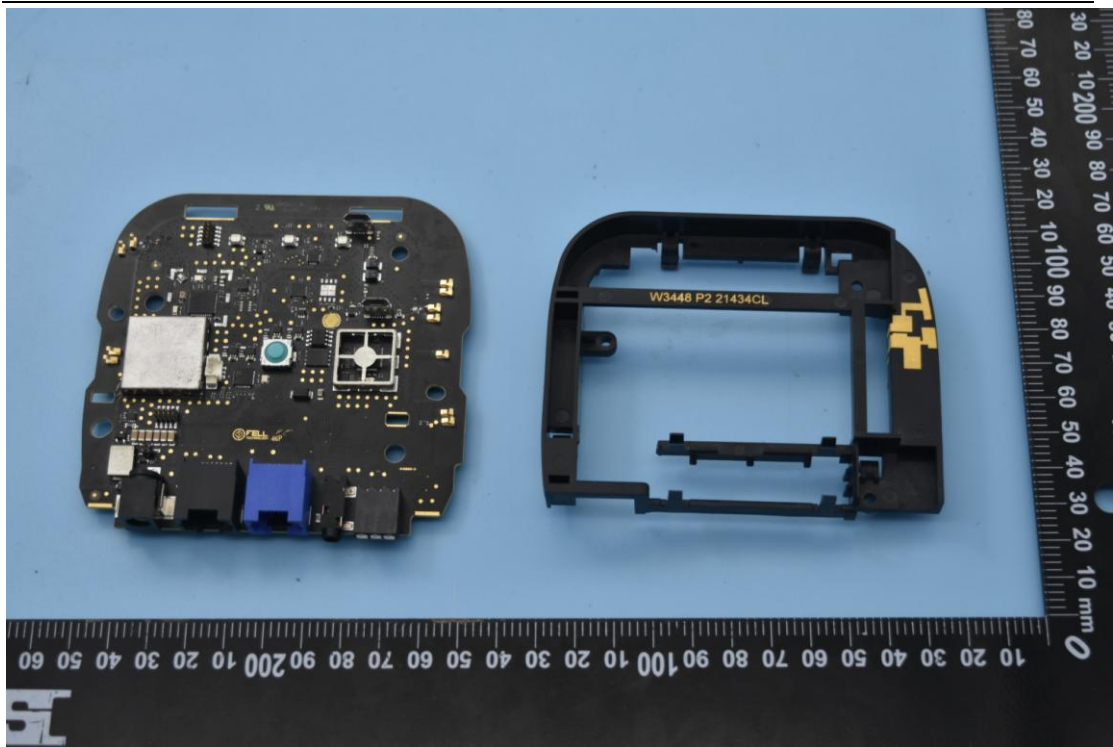

FCC ID: 2AFOZW3701, IC: 20622-W3701

Internal Photos

1. EUT uncover view

2. Antenna view