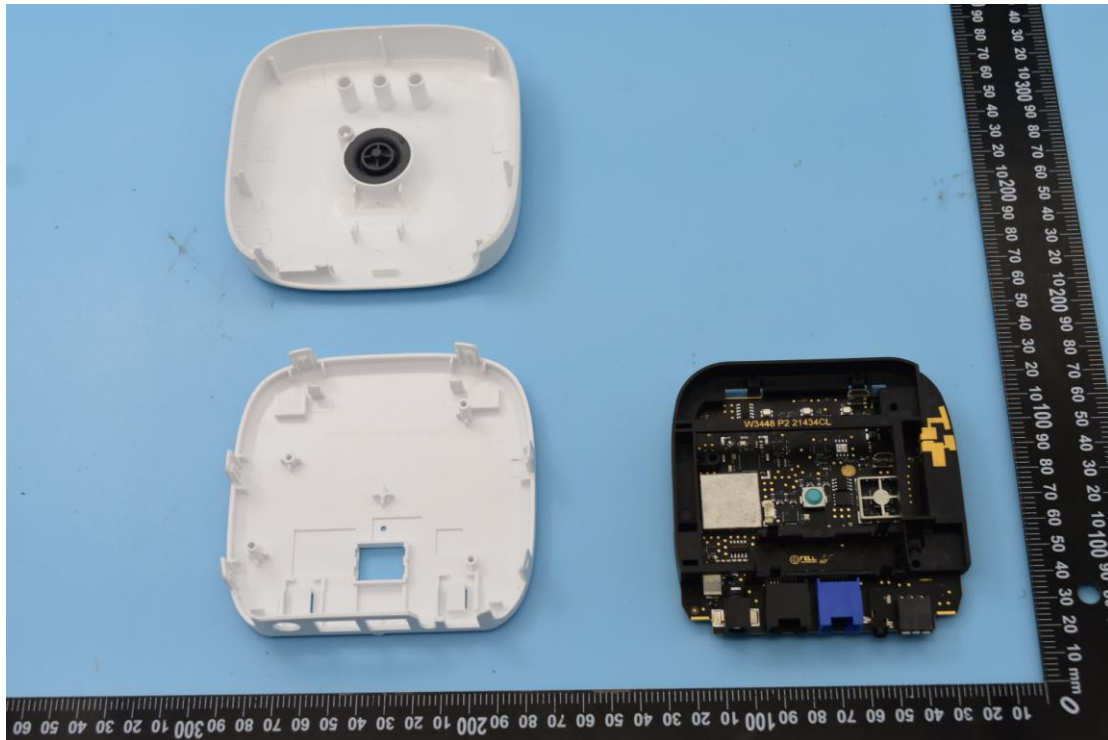

FCC ID: 2AFOZW3701, IC: 20622-W3701

Internal Photos

1. EUT uncover view

2. Antenna view