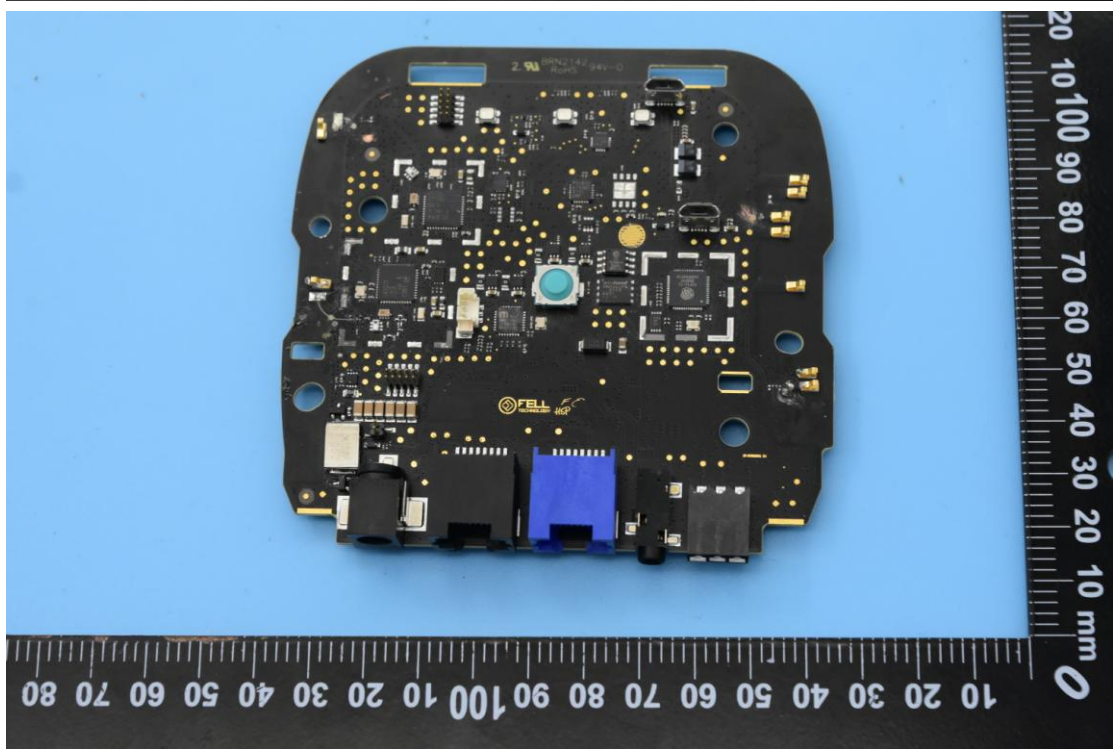

FCC ID: 2AFOZW3701, IC: 20622-W3701

Internal Photos

1. EUT uncover view

2. Antenna view