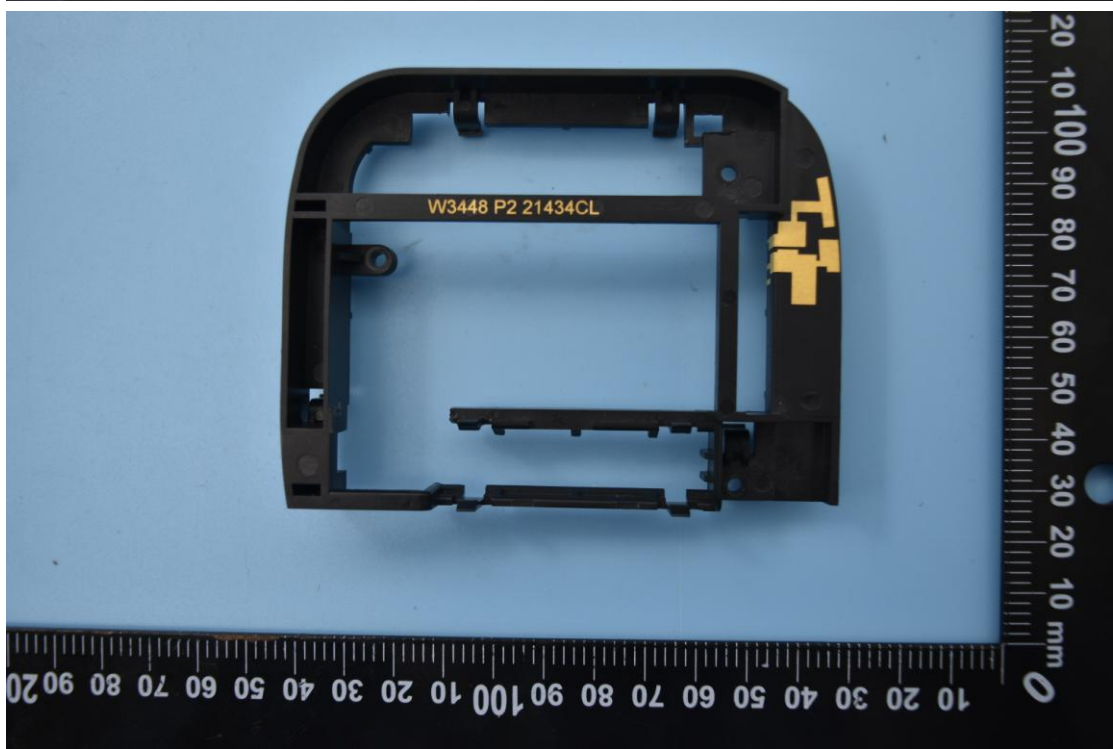

FCC ID: 2AFOZW3701, IC: 20622-W3701

Internal Photos

1. EUT uncover view

2. Antenna view