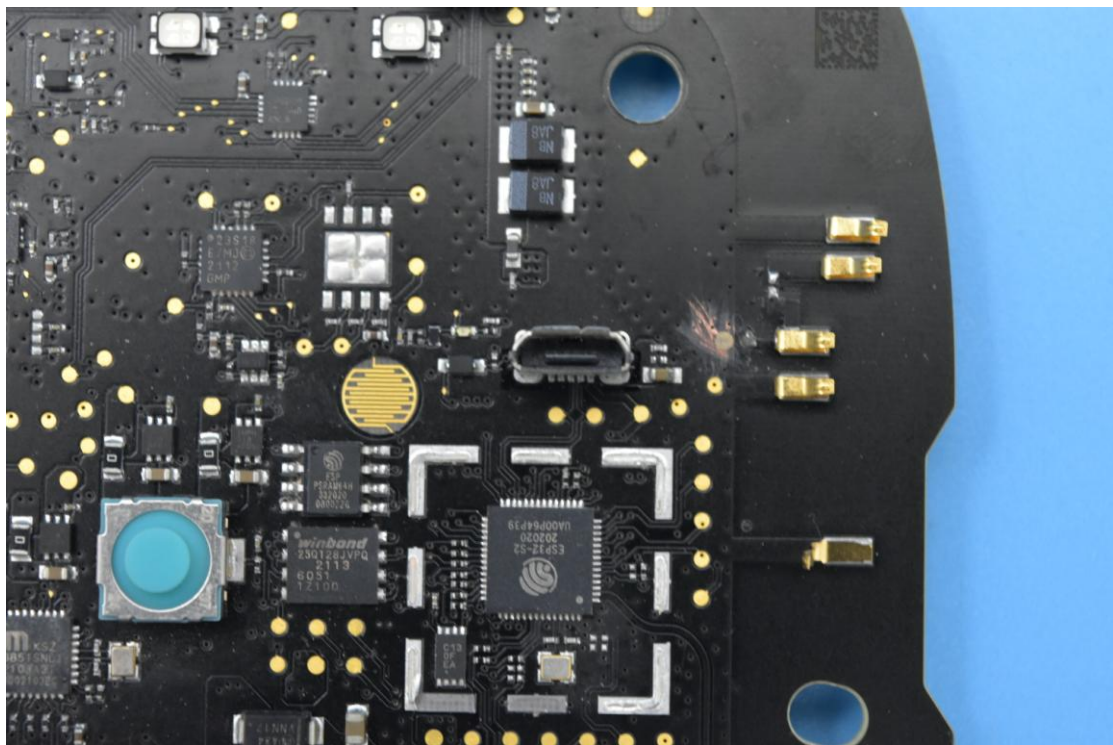

FCC ID: 2AFOZW3701, IC: 20622-W3701

Internal Photos

1. EUT uncover view

2. Antenna view