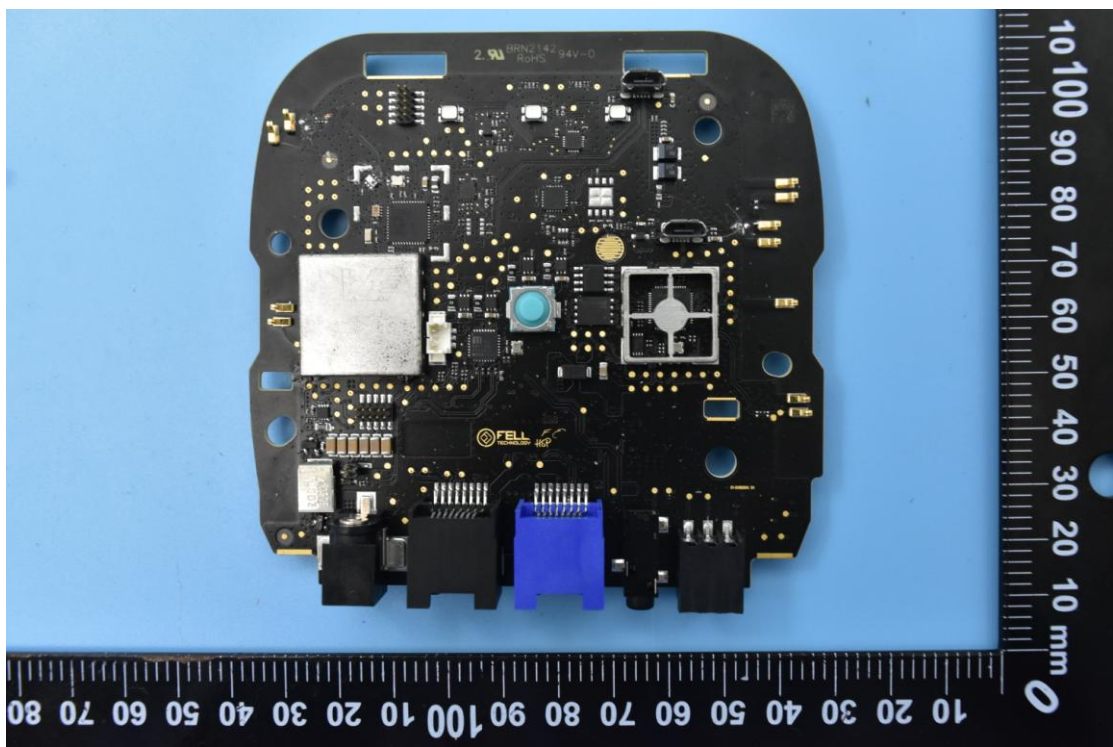

FCC ID: 2AFOZW3701, IC: 20622-W3701

Internal Photos

1. EUT uncover view

2. Antenna view