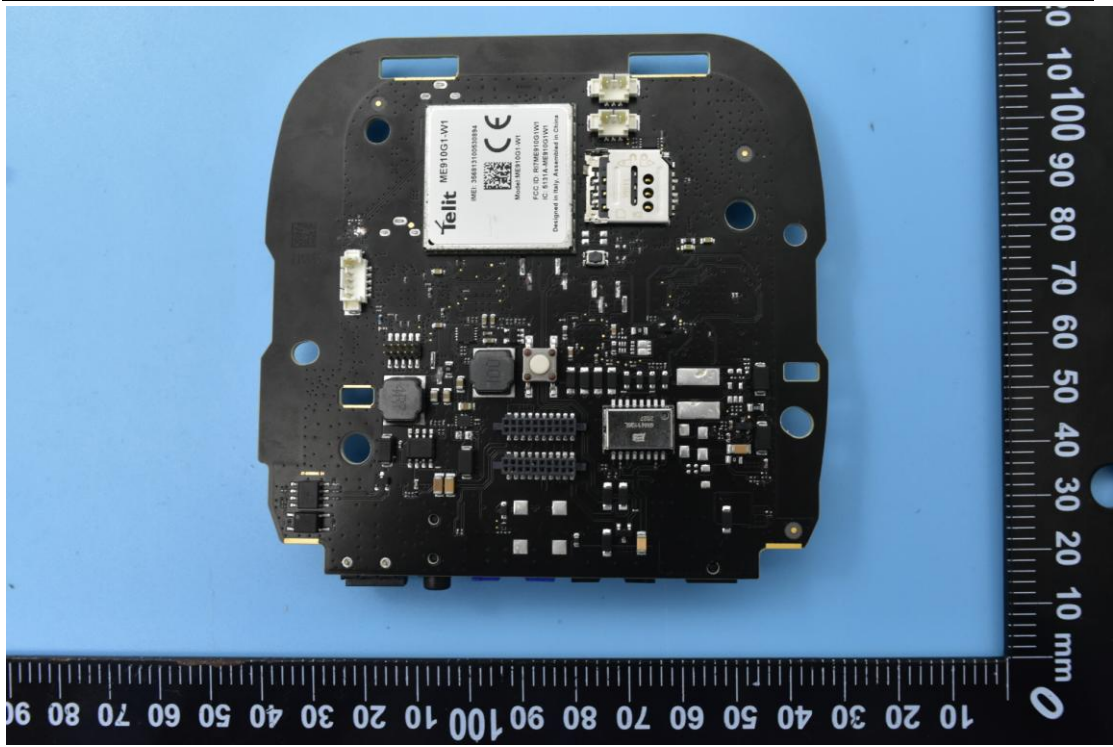

FCC ID: 2AFOZW3701, IC: 20622-W3701

Internal Photos

1. EUT uncover view

2. Antenna view