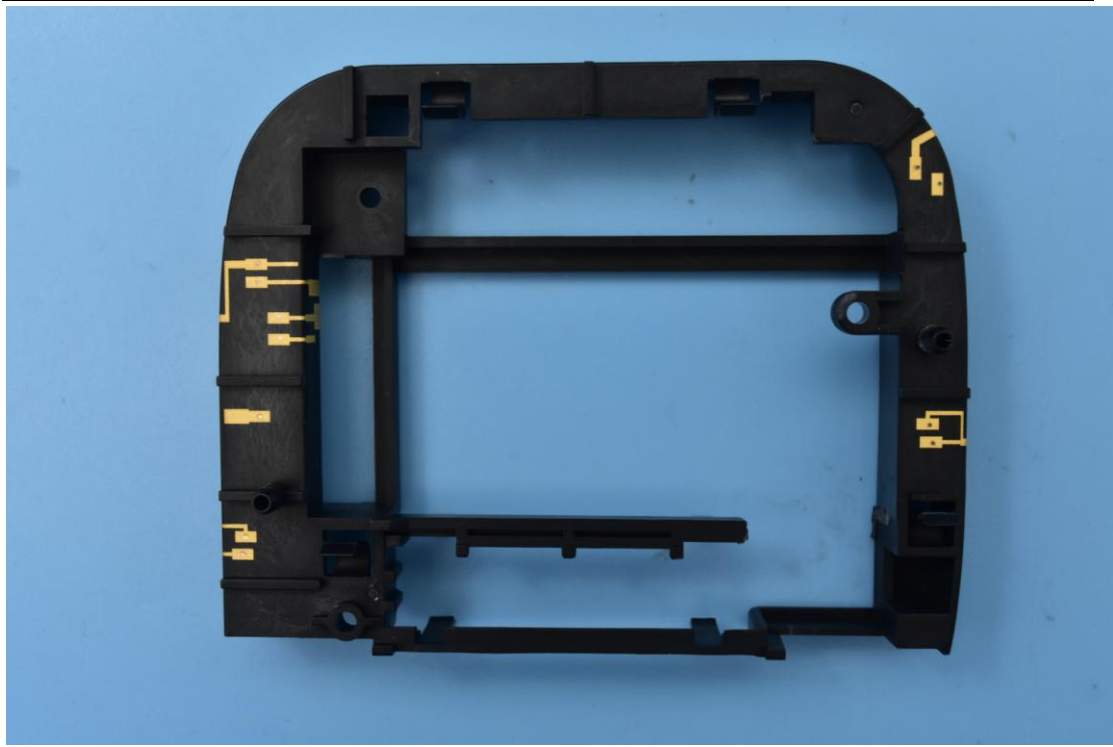

FCC ID: 2AFOZW3701, IC: 20622-W3701

Internal Photos

1. EUT uncover view

2. Antenna view