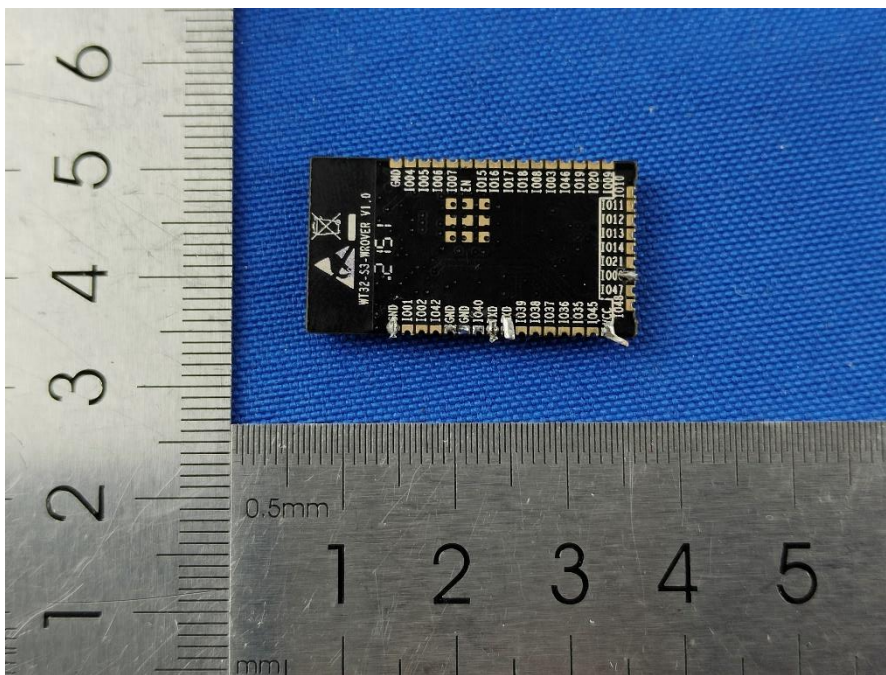

APPENDIX 1- EUT PHOTO

Model: WT32-S3-WROVER

Photo 1

Photo 2

Photo 3

Photo 4

----End of Report----