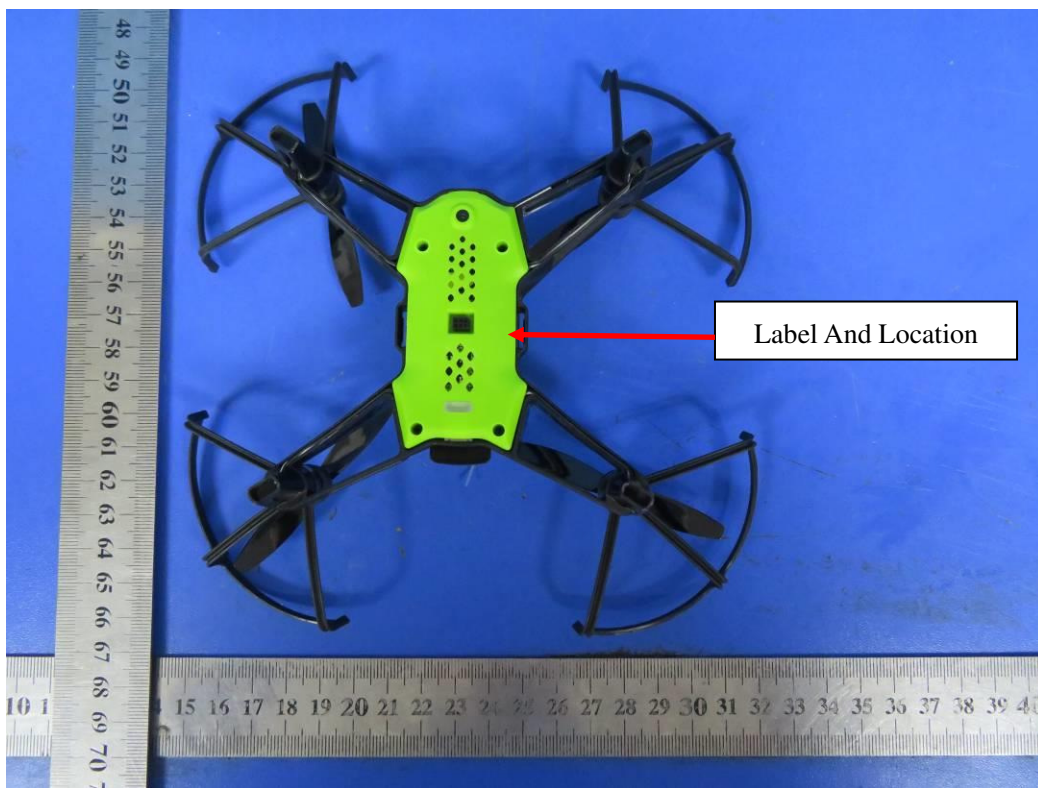

LABEL AND LOCATION

Wingsland X1 Drone
Model No.: X1
FCC ID: 2AFOEX1

Size: L2.0cm*W1.0cm

Material: Tagboard
Glue: adhesive sticker
Font color: Black
Label color: White