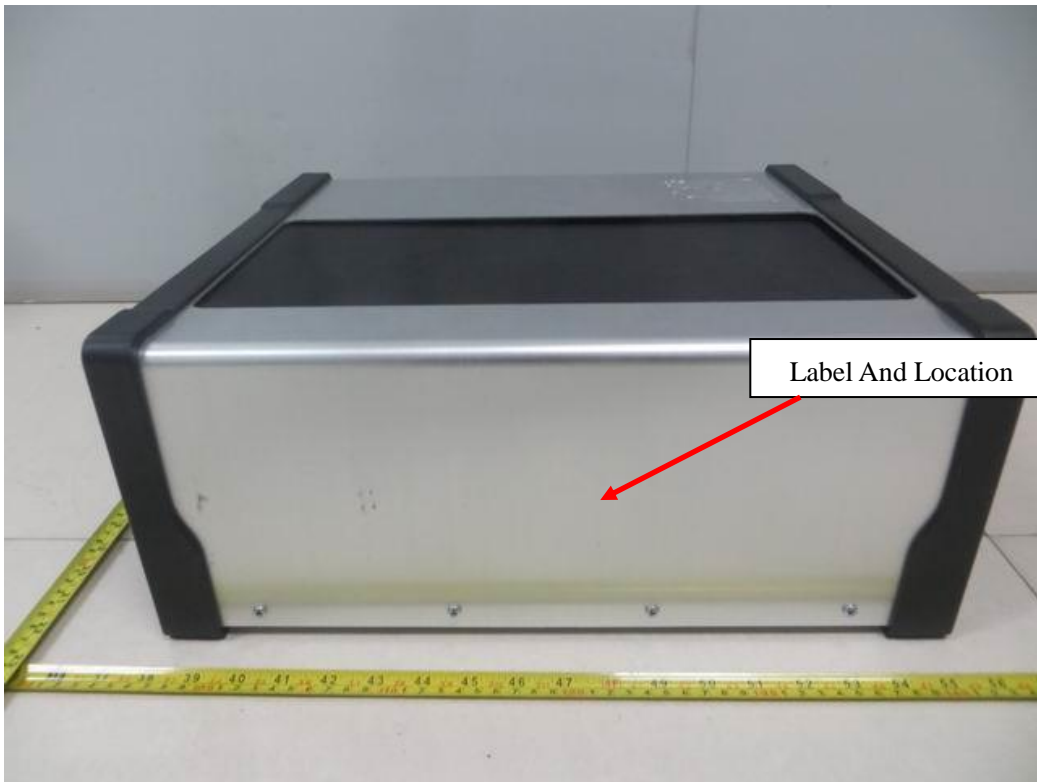

LABEL AND LOCATION

Everspry Outsole Scanner(EverOS)
Model No.: HR-YQ-III
FCC ID: 2AFO6-HRYQIII
This device complies with part 15 of the FCC Rules. Operation is subject to the following two conditions: (1) This device may not cause harmful interference, and (2) this device must accept any interference received, including interference that may cause undesired operation.
Made in China

Size: L5.0cm*W3.0cm

Material: Tagboard
Glue: adhesive sticker
Font color: Black
Label color: White