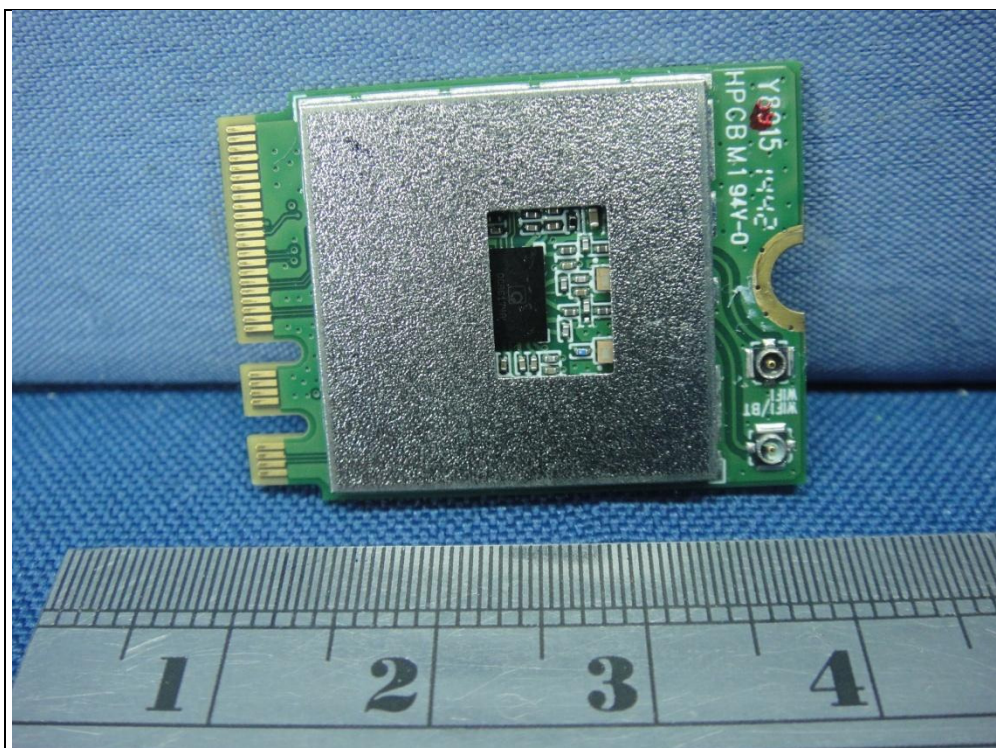

# CONSTRUCTION PHOTOS OF EUT

Antenna (Brand : WNC, Model : 81-EBJ15.005<3.62dBi>)

Antenna (Brand : WNC, Model : 81-EBJ15.005<3.00dBi>)