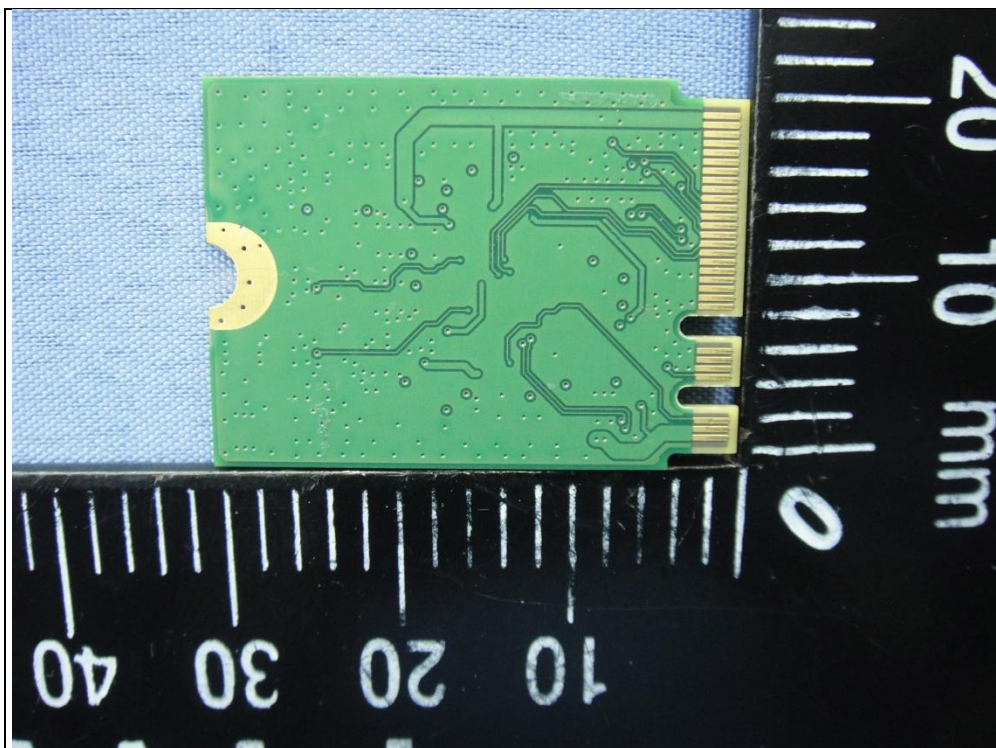

# CONSTRUCTION PHOTOS OF EUT

Antenna (Brand : WNC, Model : 81-EBJ15.005<3.62dBi>)

Antenna (Brand : WNC, Model : 81-EBJ15.005<3.00dBi>)