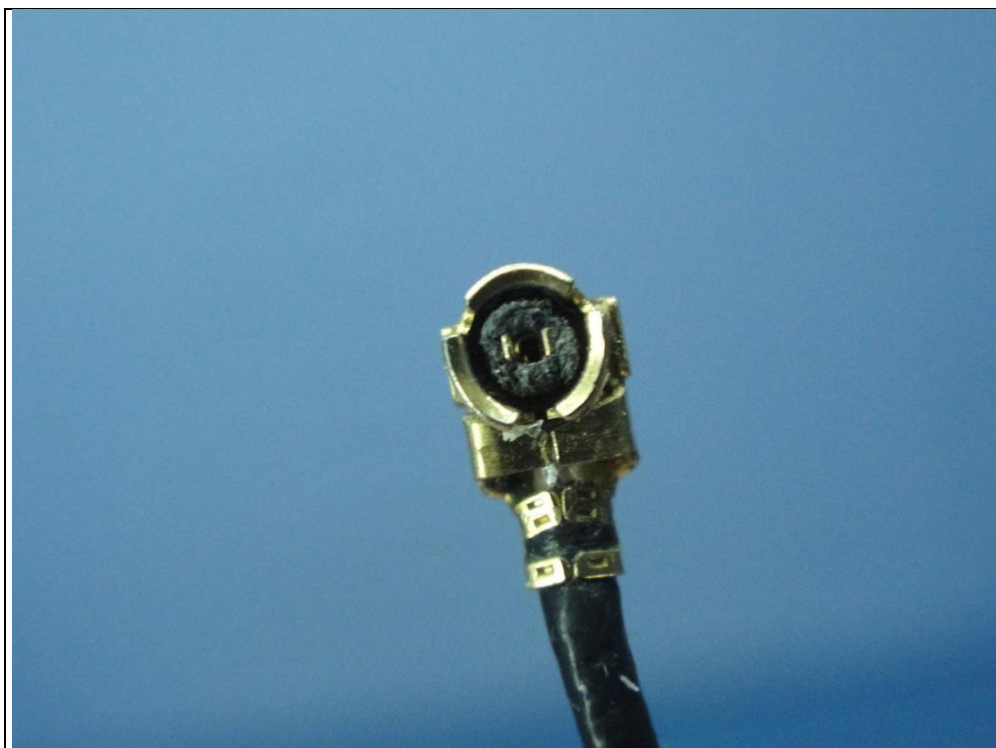

# CONSTRUCTION PHOTOS OF EUT

Antenna (Brand : WNC, Model : 81-EBJ15.005<3.62dBi>)

Antenna (Brand : WNC, Model : 81-EBJ15.005<3.00dBi>)