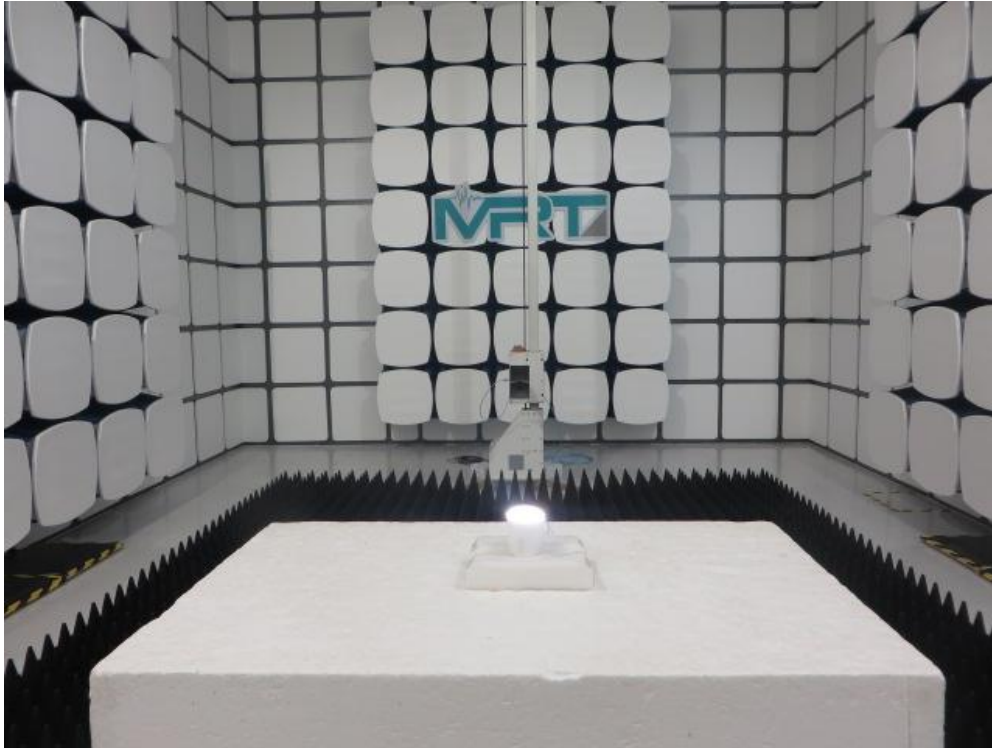

## Test Setup Photo

Description: Front View of the Conducted Emission Test Setup for 0.15kHz ~ 30MHz

Description: Back View of the Conducted Emission Test Setup for 0.15kHz ~ 30MHz

Description: Radiated Emission Test Setup for 9kHz ~ 30MHz

Description: Radiated Emission Test Setup for 30MHz ~ 1GHz

Description: Radiated Emission Test Setup for 1GHz ~ 18GHz

Description: Radiated Emission Test Setup for 18GHz ~ 25GHz