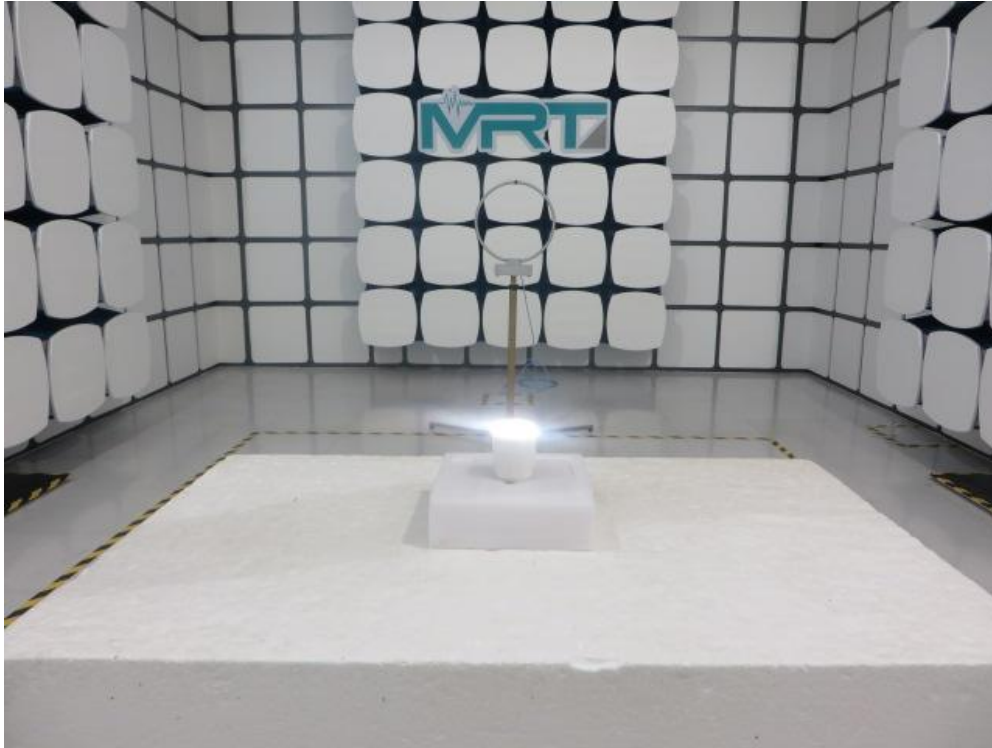

## Test Setup Photo

Description: Front View of the Conducted Emission Test Setup for 0.15kHz ~ 30MHz

Description: Back View of the Conducted Emission Test Setup for 0.15kHz ~ 30MHz

Description: Radiated Emission Test Setup for 9kHz ~ 30MHz

Description: Radiated Emission Test Setup for 30MHz ~ 1GHz

Description: Radiated Emission Test Setup for 1GHz ~ 18GHz

Description: Radiated Emission Test Setup for 18GHz ~ 25GHz