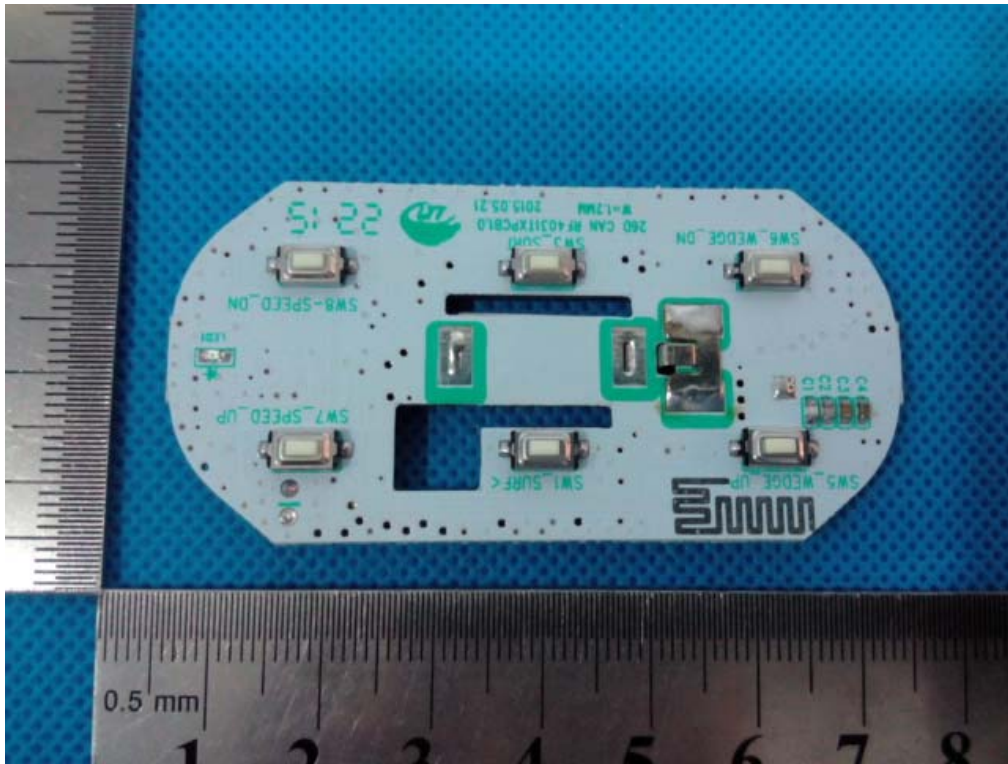

Internal View of EUT

Model: GO RIDER CONTROLLER Photo 1

Model: GO RIDER CONTROLLER Photo 2

Model: GO RIDER CONTROLLER Photo 3

Model: GO RIDER CONTROLLER Photo 4