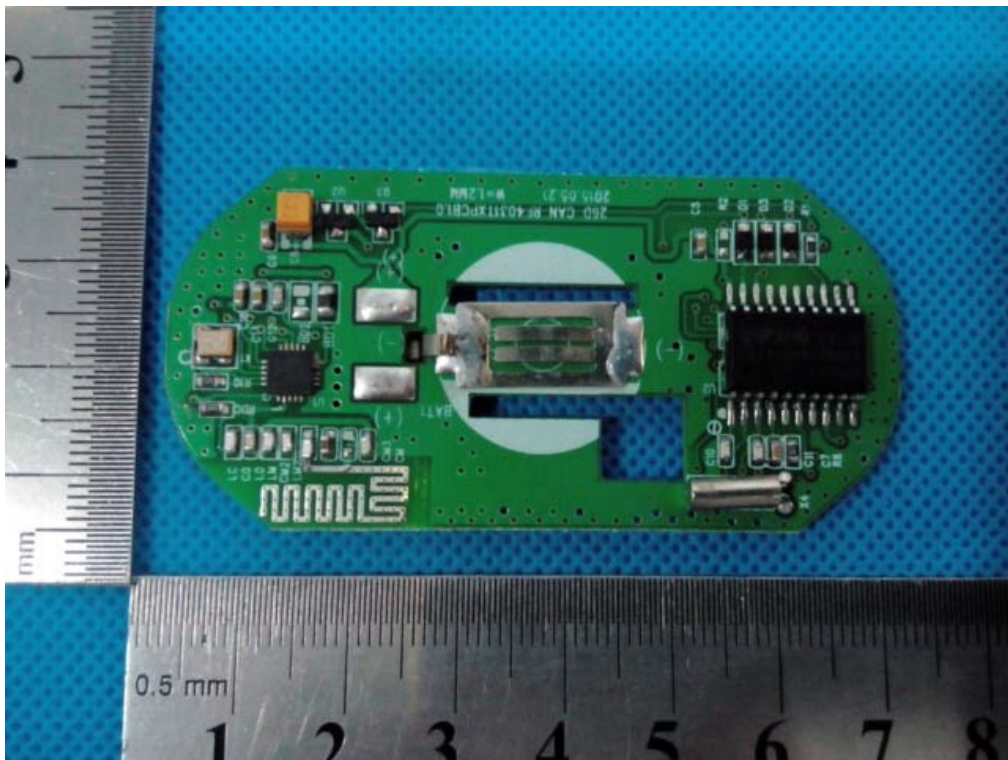

Internal View of EUT

Model: GO RIDER CONTROLLER Photo 1

Model: GO RIDER CONTROLLER Photo 2

Model: GO RIDER CONTROLLER Photo 3

Model: GO RIDER CONTROLLER Photo 4