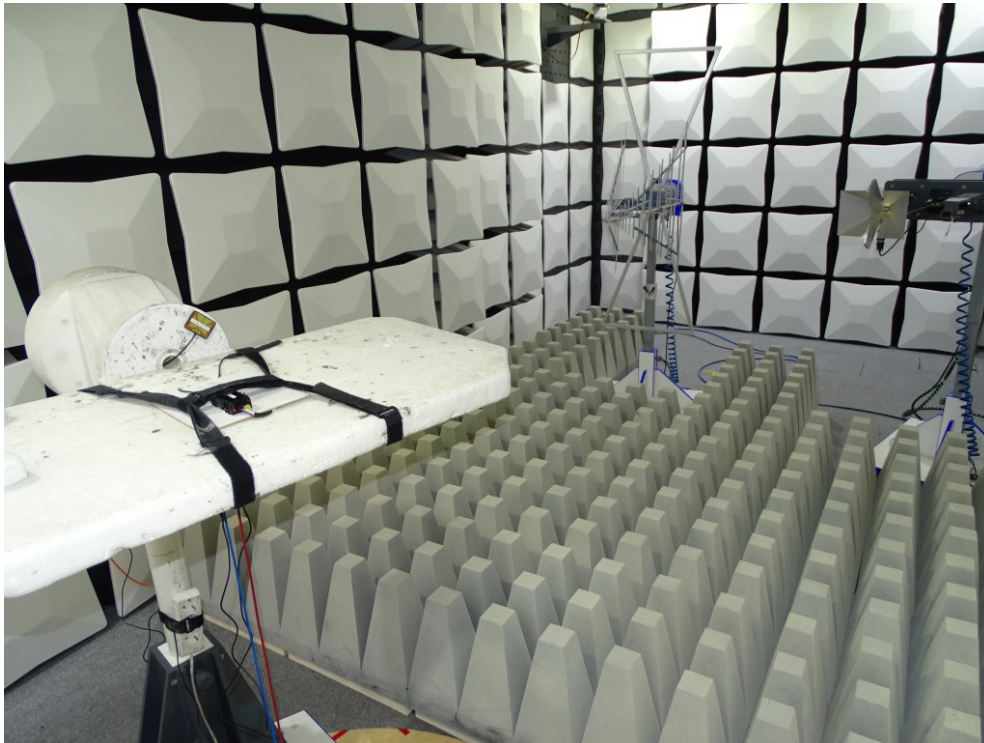

Photo Report on  
LTE Cat M1 external modem  
FCC ID: 2AFMS-EXTM4G

Test report reference: MDE\_MIXTEL\_1803\_FCCa

Date: 2019-05-10

## 1 Photo Report

**Photo 1:** Test setup for radiated measurements

**Photo 2:** EUT setup