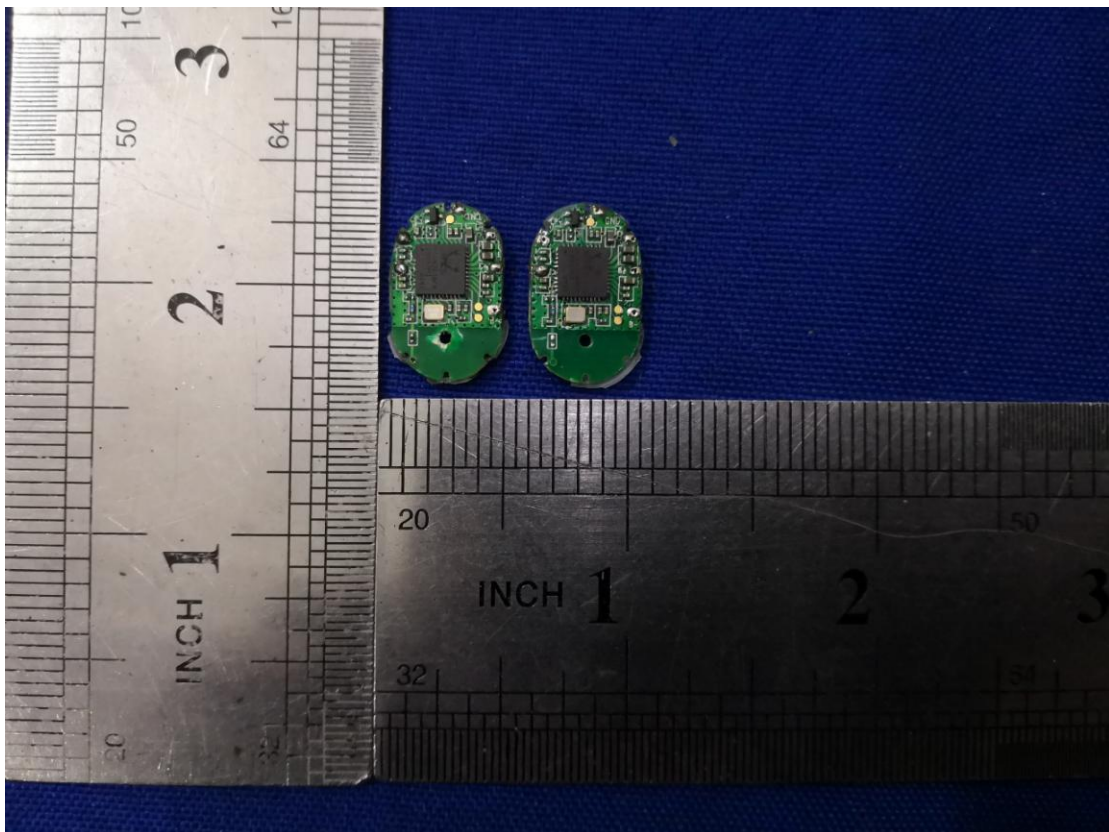

FCC ID:2AFM7WI-TW385XH

BT Patch antenna