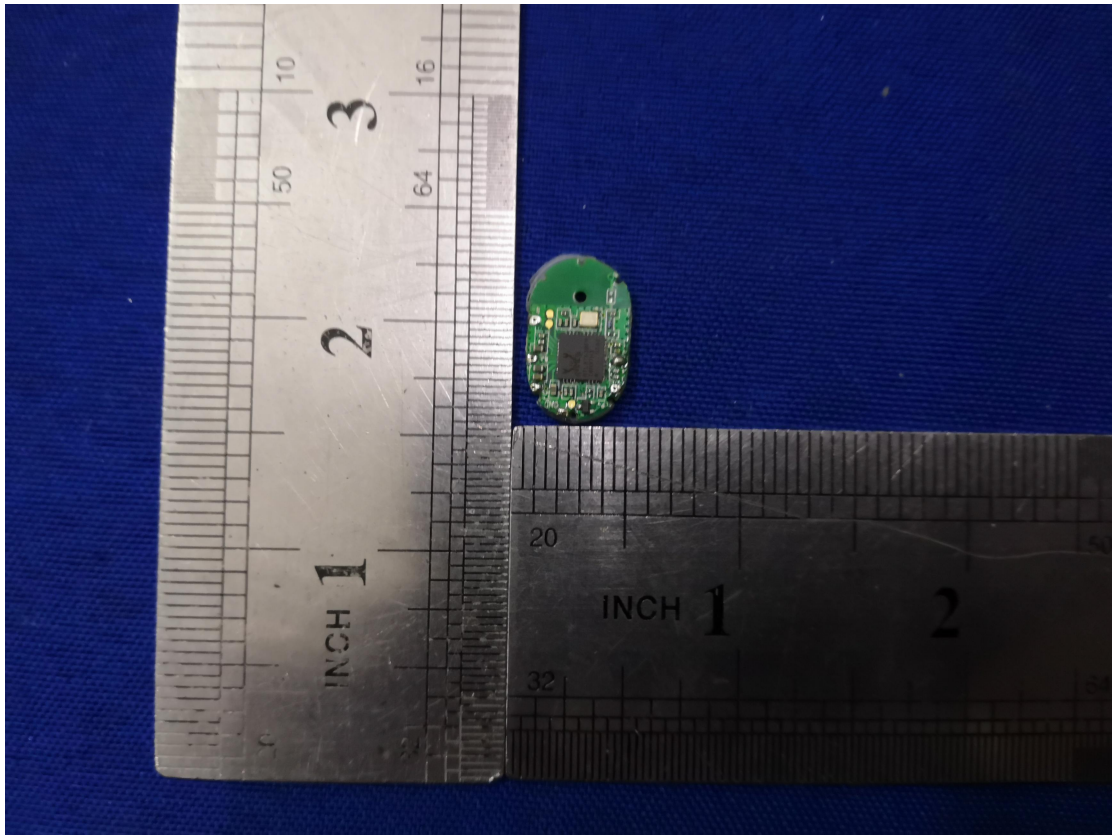

FCC ID:2AFM7WI-TW385XH

BT Patch antenna