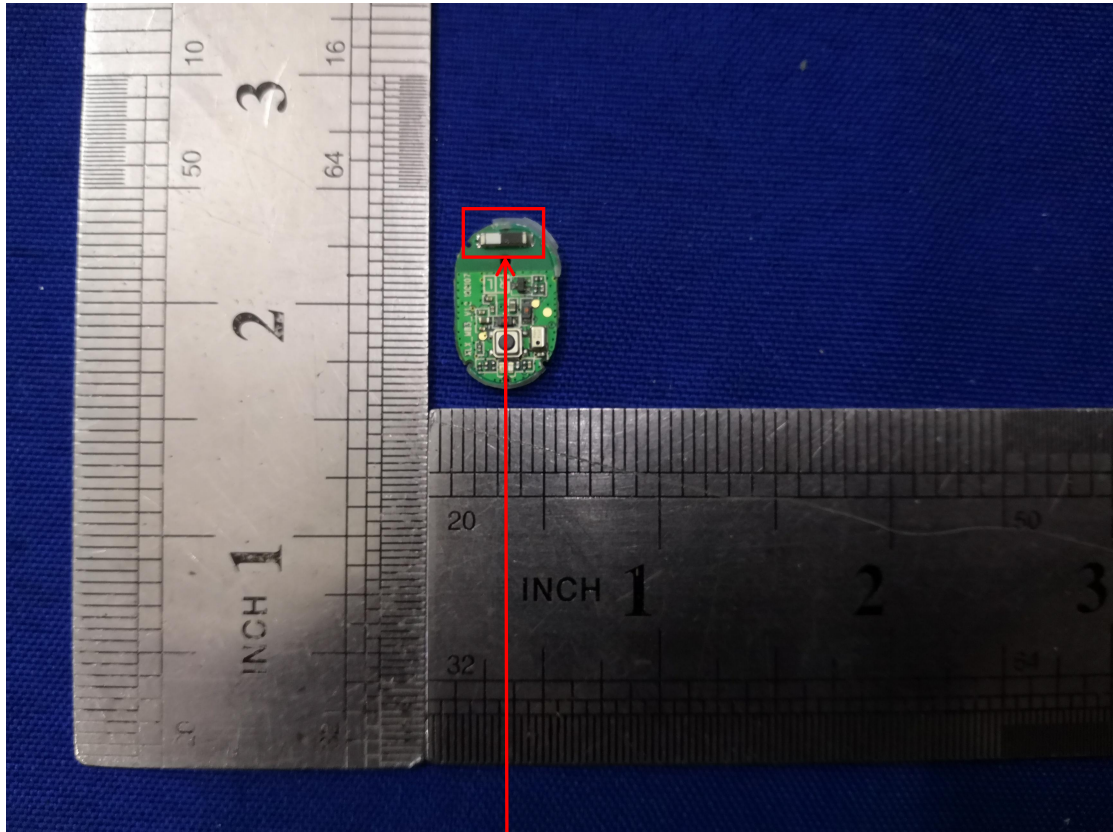

FCC ID:2AFM7WI-TW385XH

BT Patch antenna