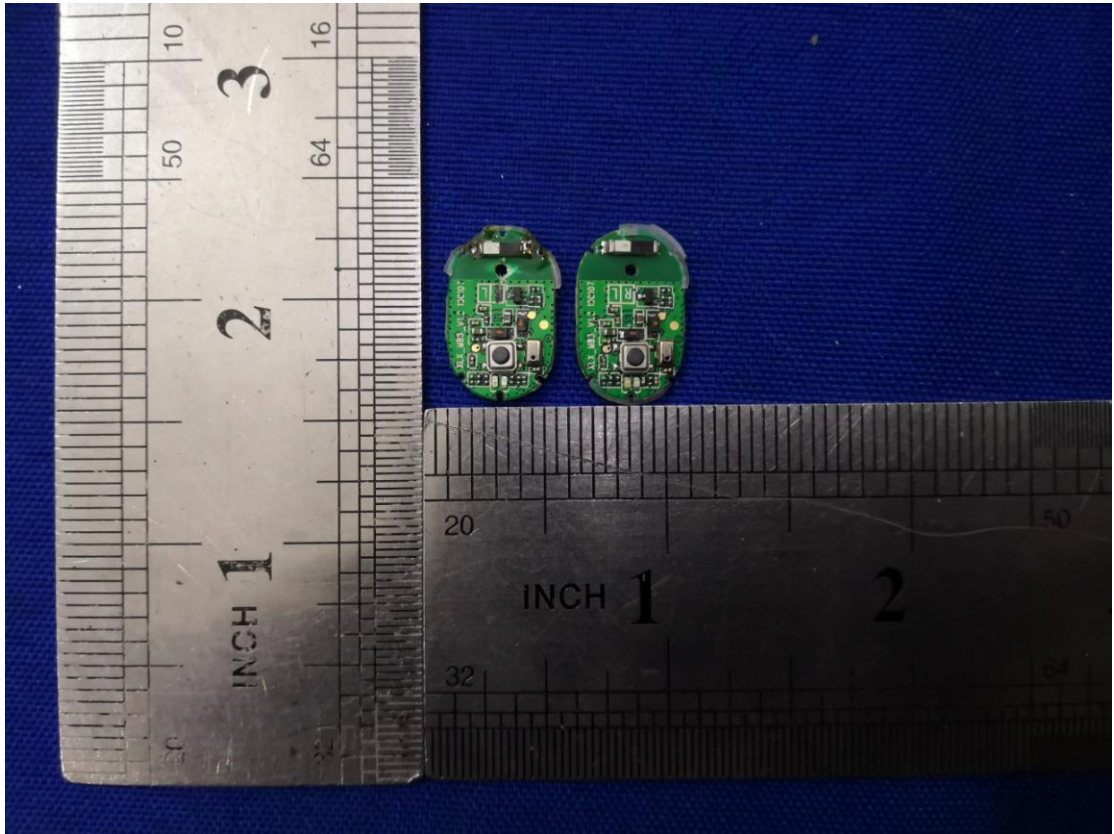

FCC ID:2AFM7WI-TW385XH

BT Patch antenna