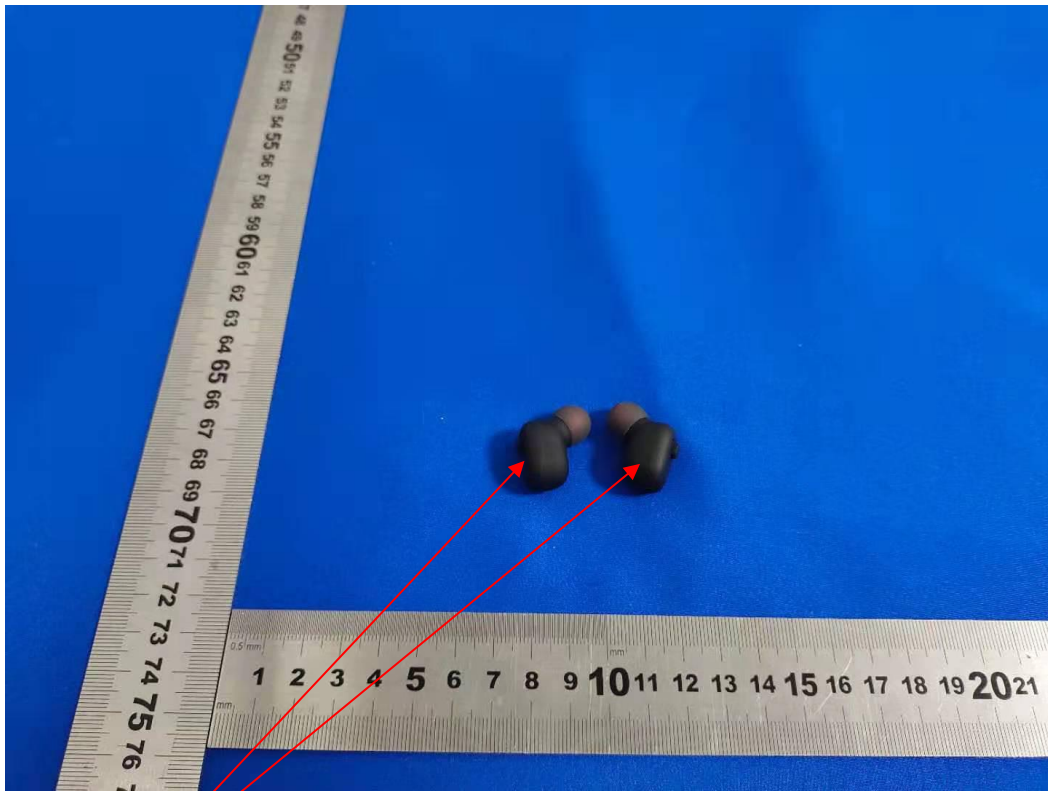

Label and Label Location

FCC ID: 2AFM7WI-TW385X2

L*W: 20mm*17mm

white font on a Black label