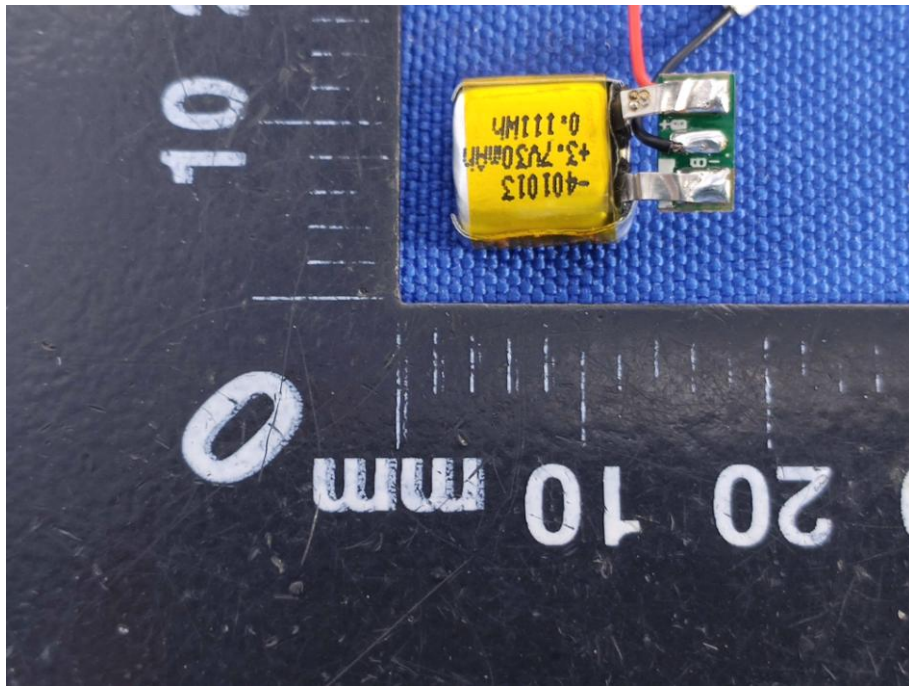

Appendix B: Photographs of EUT

Product: True wireless earbuds

Model: WI-TW2150-CA

Internal Photos

Left

Right