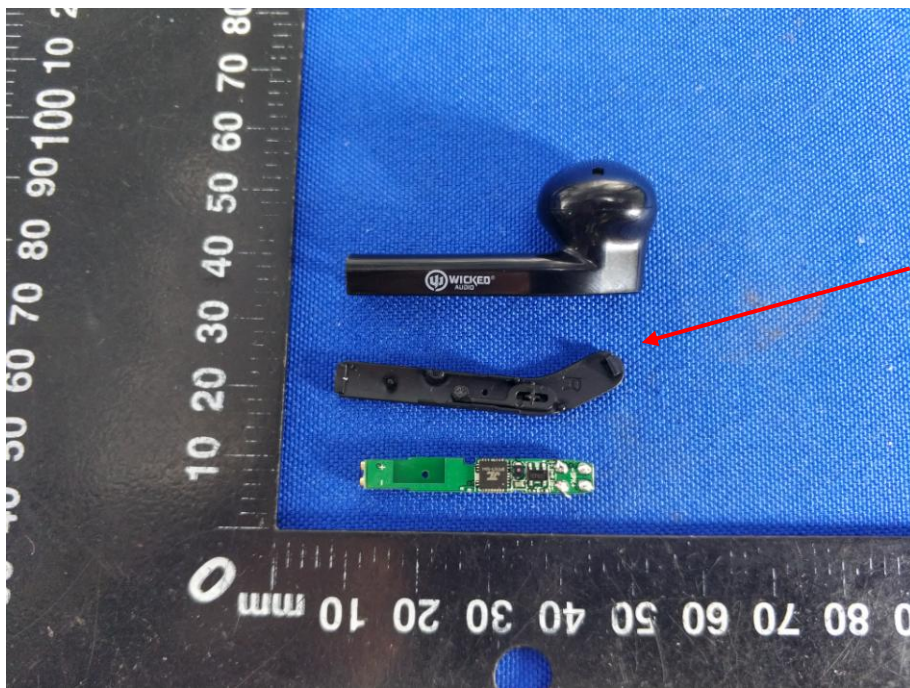

Appendix B: Photographs of EUT

Product: True wireless earbuds

Model: WI-TW2150-CA

Internal Photos

Left

Right