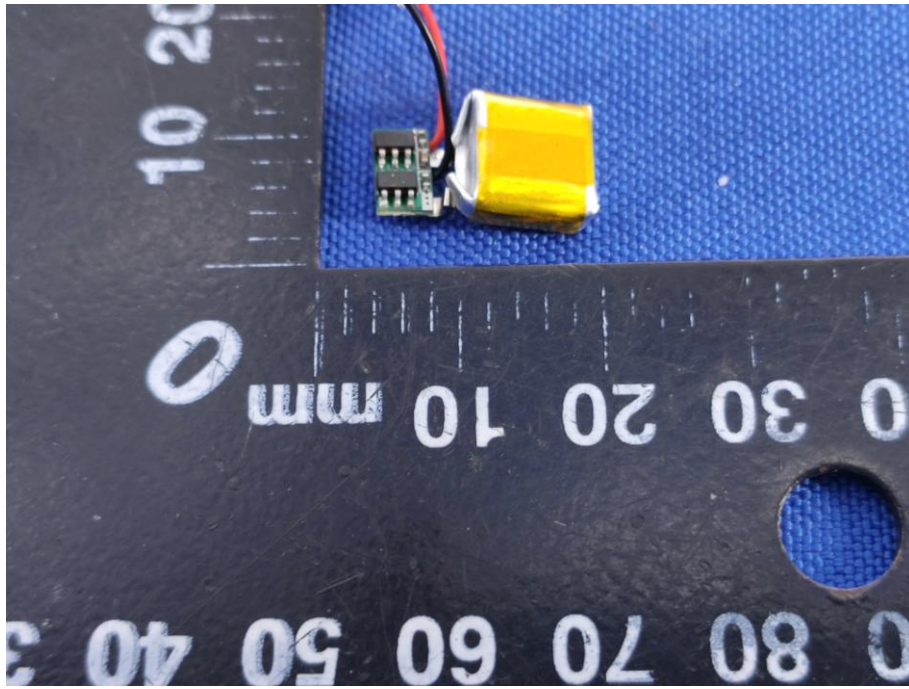

Appendix B: Photographs of EUT

Product: True wireless earbuds

Model: WI-TW2150-CA

Internal Photos

Left

Right