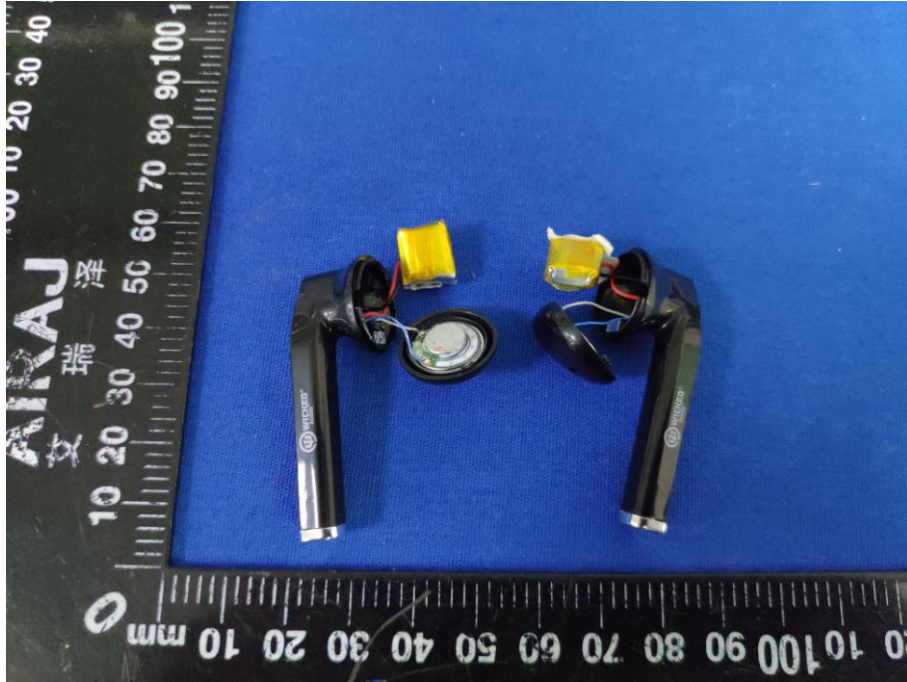

Appendix B: Photographs of EUT

Product: True wireless earbuds

Model: WI-TW2150-CA

Internal Photos

Left

Right