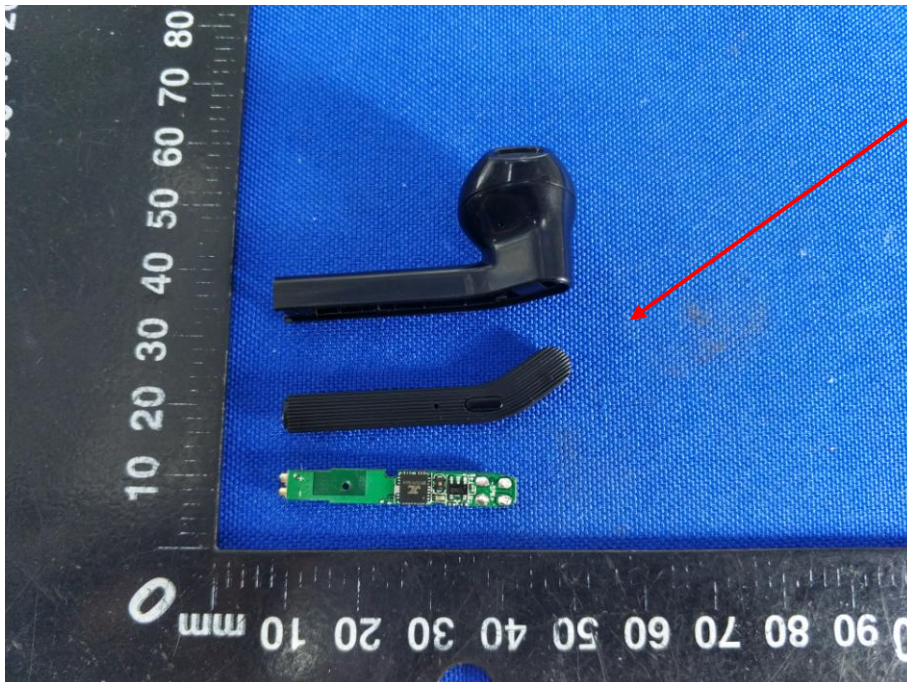

Appendix B: Photographs of EUT

Product: True wireless earbuds

Model: WI-TW2150-CA

Internal Photos

Left

Right