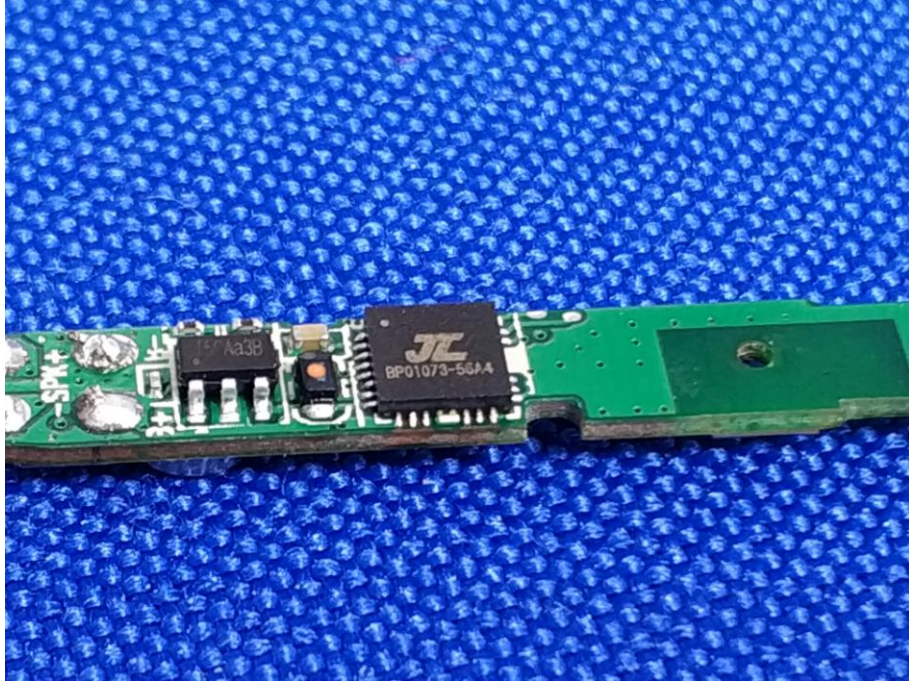

Appendix B: Photographs of EUT

Product: True wireless earbuds

Model: WI-TW2150-CA

Internal Photos

Left

Right