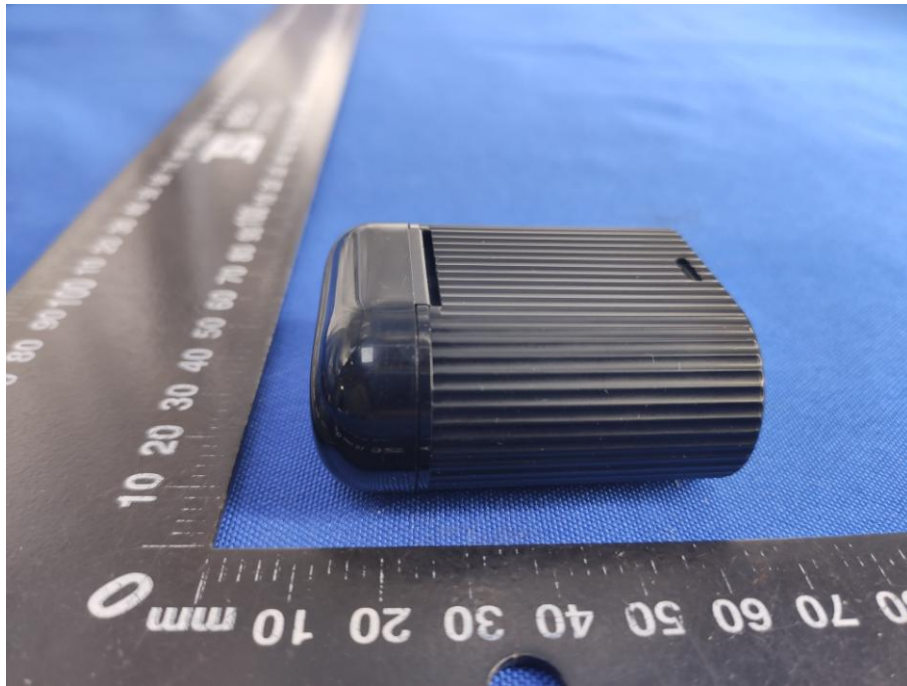

Appendix B: Photographs of EUT

Product: True wireless earbuds

Model: WI-TW2150-CA

External Photos

left

Right