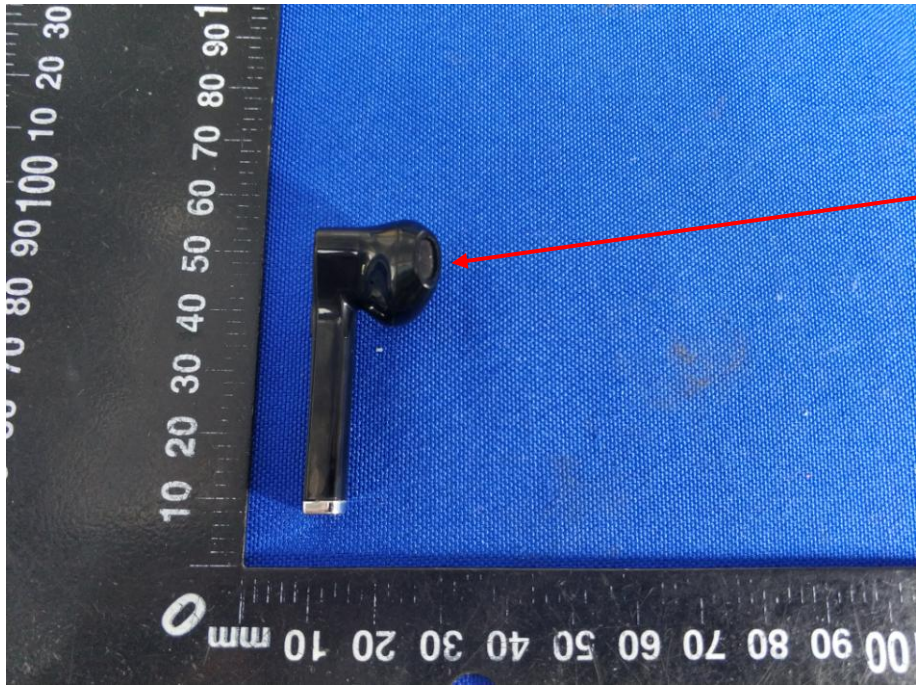

Appendix B: Photographs of EUT

Product: True wireless earbuds

Model: WI-TW2150-CA

External Photos

left

Right