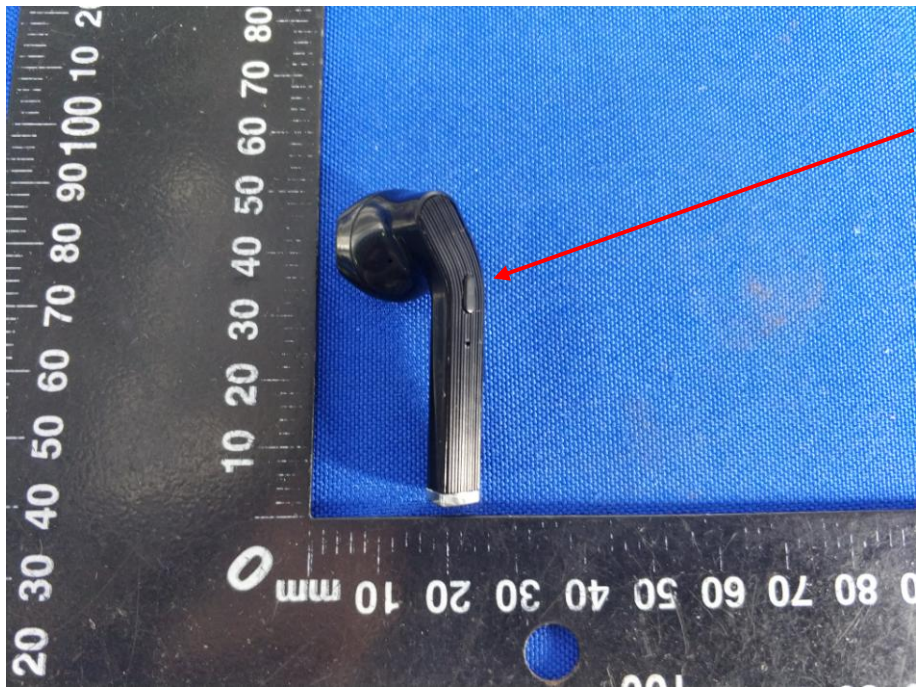

Appendix B: Photographs of EUT

Product: True wireless earbuds

Model: WI-TW2150-CA

External Photos

left

Right