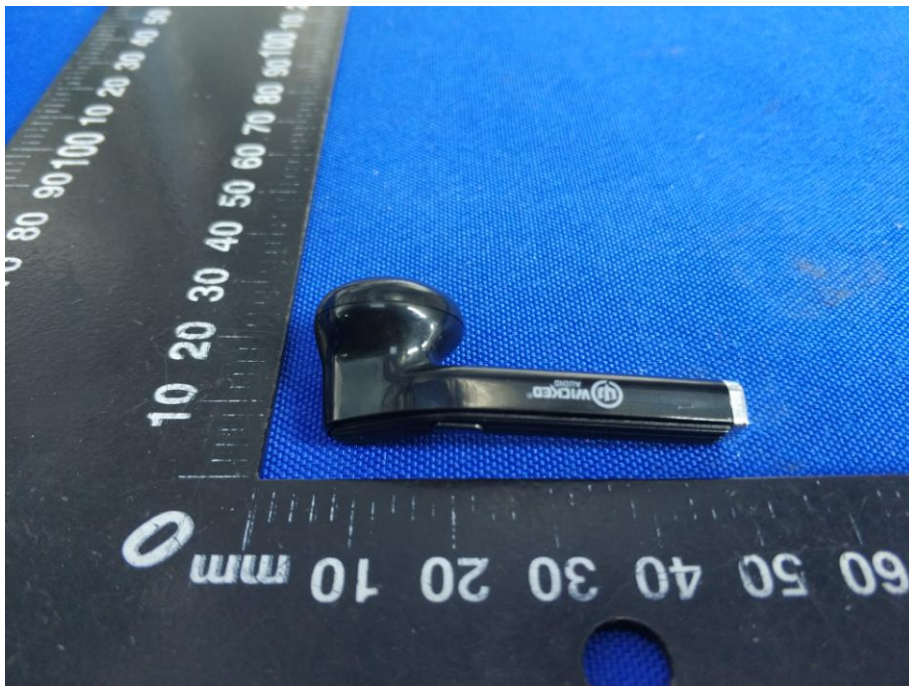

Appendix B: Photographs of EUT

Product: True wireless earbuds

Model: WI-TW2150-CA

External Photos

left

Right