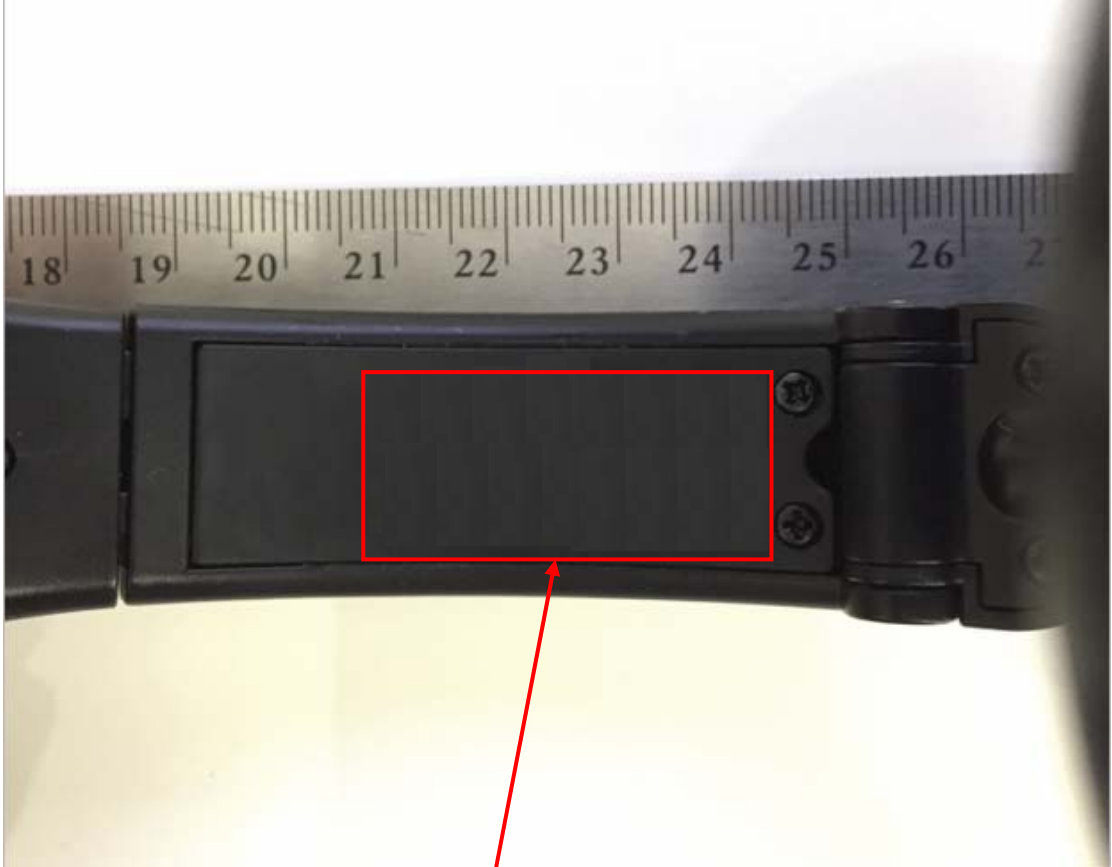

Label Artwork and Location

Model: WI-BT150

Label:

Size: L*W= 30*10mm

Label Location