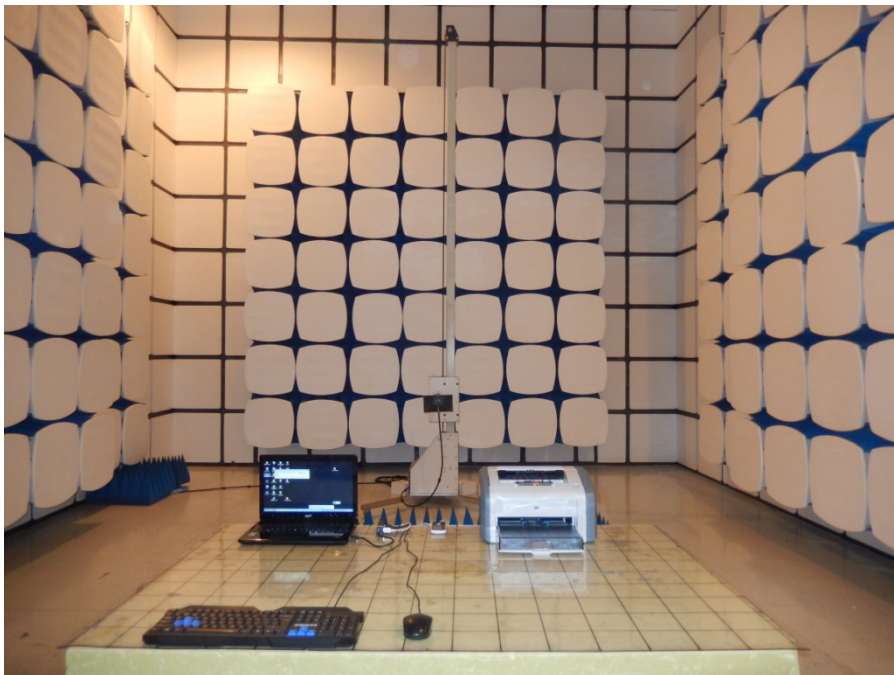

M PHONE_JBP Setup photo

Radiated Measurement Photos

30MHz- 1GHz

Above 1GHz

Conducted Measurement Photos