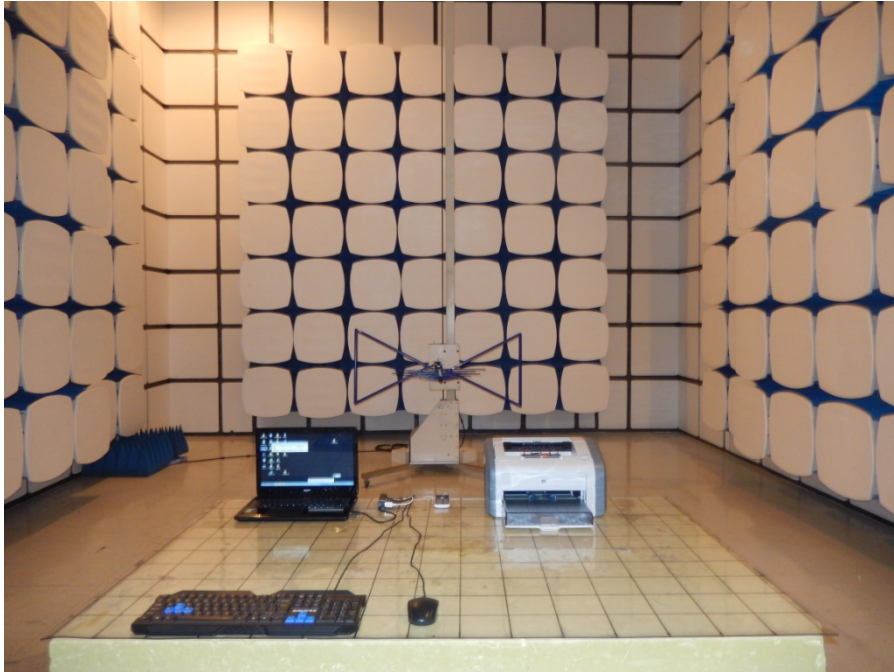

M PHONE_JBP Setup photo

Radiated Measurement Photos

30MHz- 1GHz

Above 1GHz

Conducted Measurement Photos