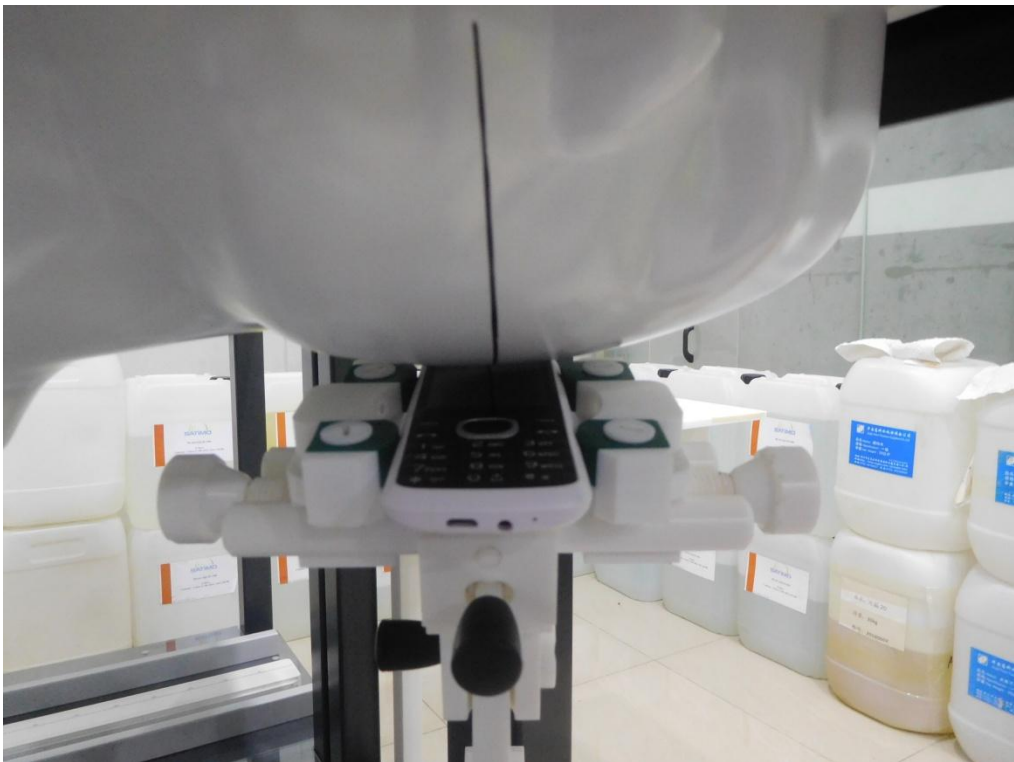

K2_SAR Setup photo

Right Touch

Right Tilt

Left Touch

Left Tilt

Body Front side(separation distance is 10mm)

Body Back side(separation distance is 10mm)