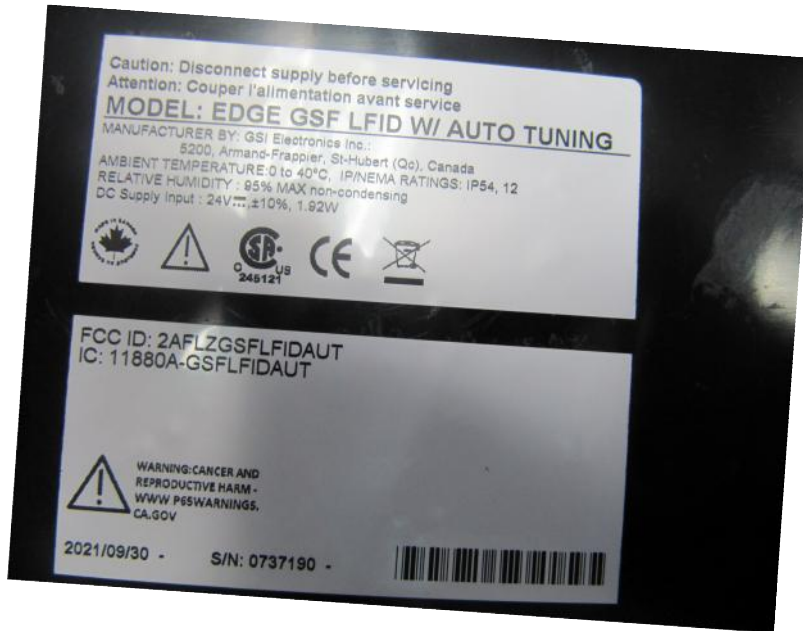

EDGE GSF LFID W/ Auto Tuning – Label figures

Figure 1 : Outside label view

Figure 2: Outside label view – zoom view

Note: The customer does not have an access inside the plastic enclosure