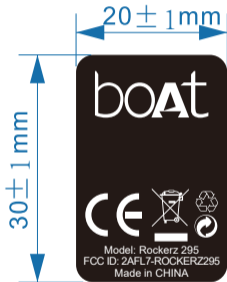

Label:

Line mark, 80G self-adhesive material