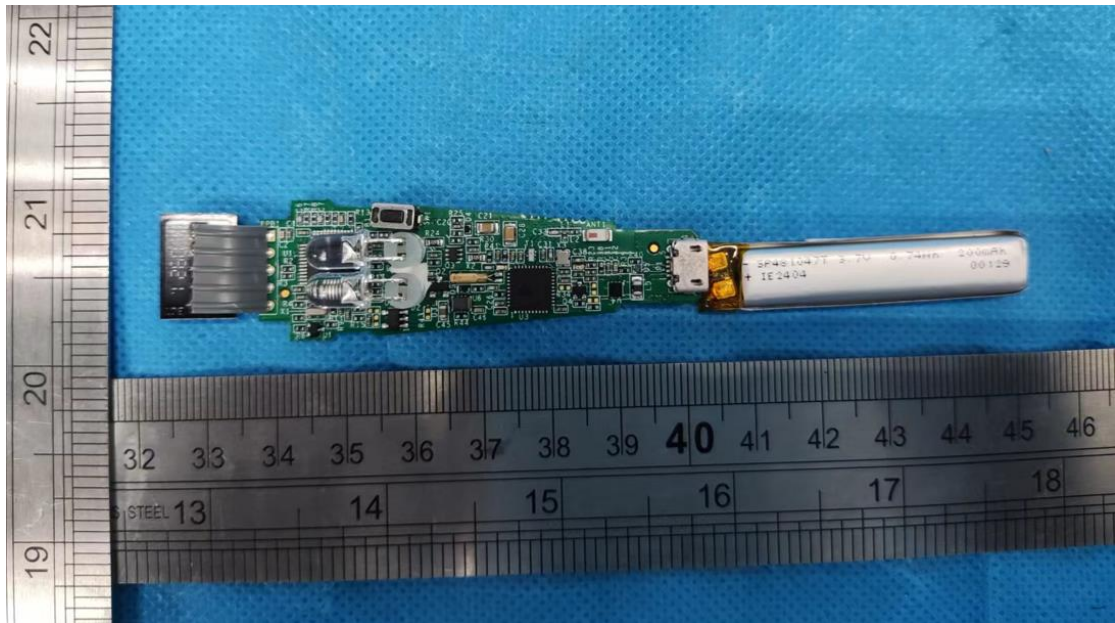

**Internal Photo**

FCC ID: 2AFKZ-SCANAIR1

**Inner View of the EUT**

**Inner View of the antenna**

**Inner Circuit Top View**

**Inner Circuit Bottom View**