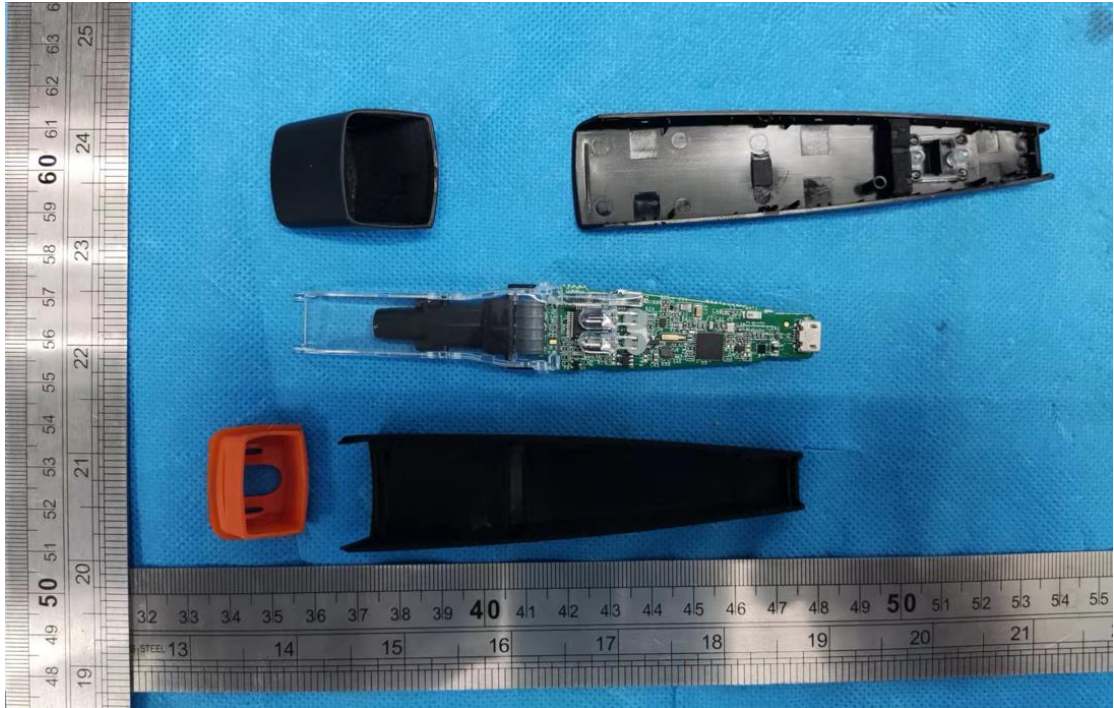

**Internal Photo**

FCC ID: 2AFKZ-SCANAIR1

**Inner View of the EUT**

**Inner View of the antenna**

**Inner Circuit Top View**

**Inner Circuit Bottom View**