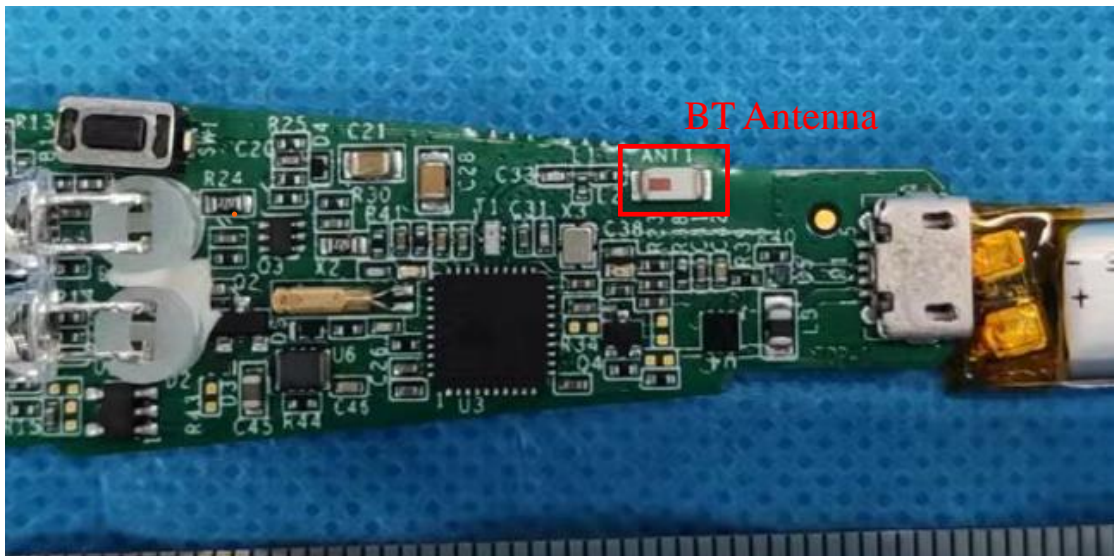

**Internal Photo**

FCC ID: 2AFKZ-SCANAIR1

**Inner View of the EUT**

**Inner View of the antenna**

**Inner Circuit Top View**

**Inner Circuit Bottom View**