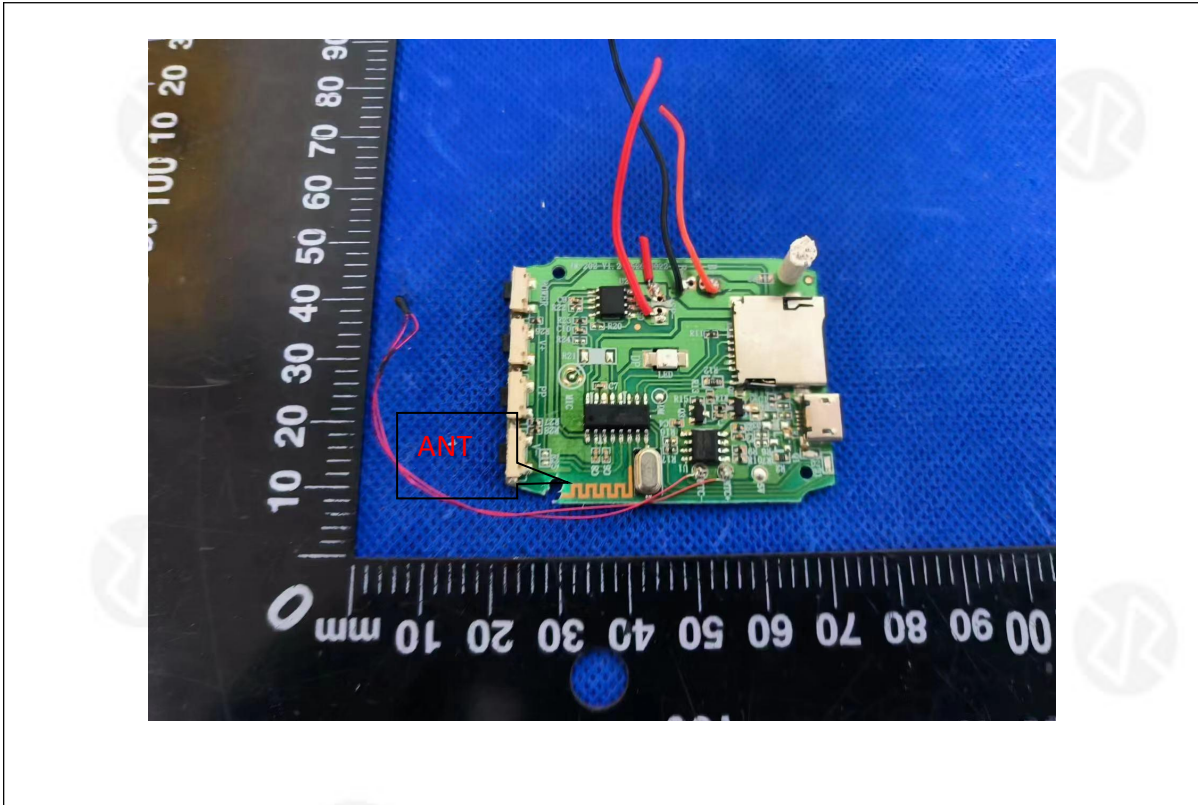

# EUT PHOTO(Internal Photos)

Product name: Bluetooth Speaker

Model:EL213

\*\*\*\*\* END OF REPORT \*\*\*\*\*