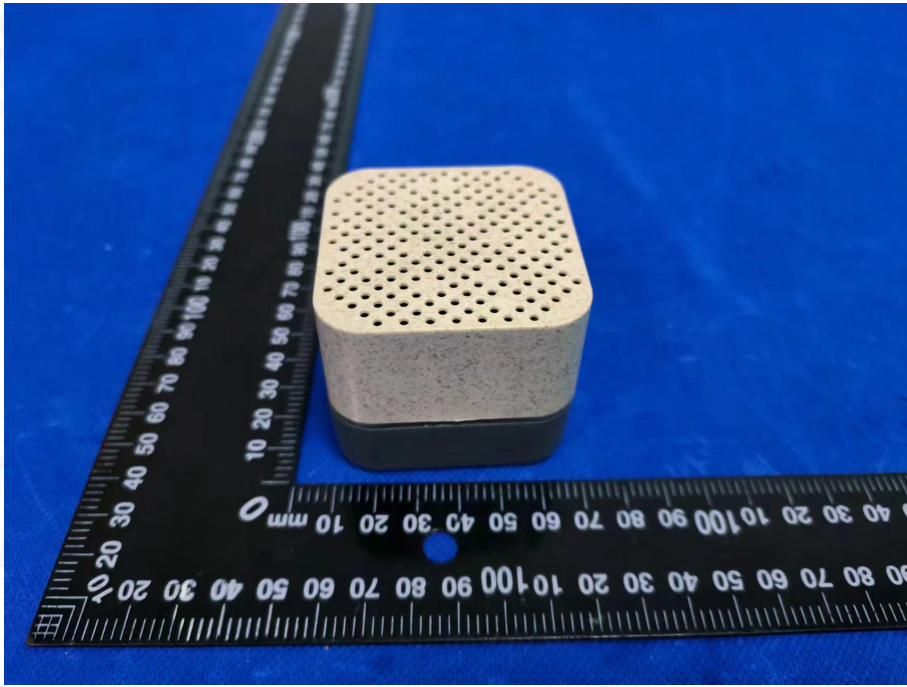

## EUT PHOTO(External Photos)

Product name: Bluetooth Speaker

Model:EL213

\*\*\*\*\* END OF REPORT \*\*\*\*\*