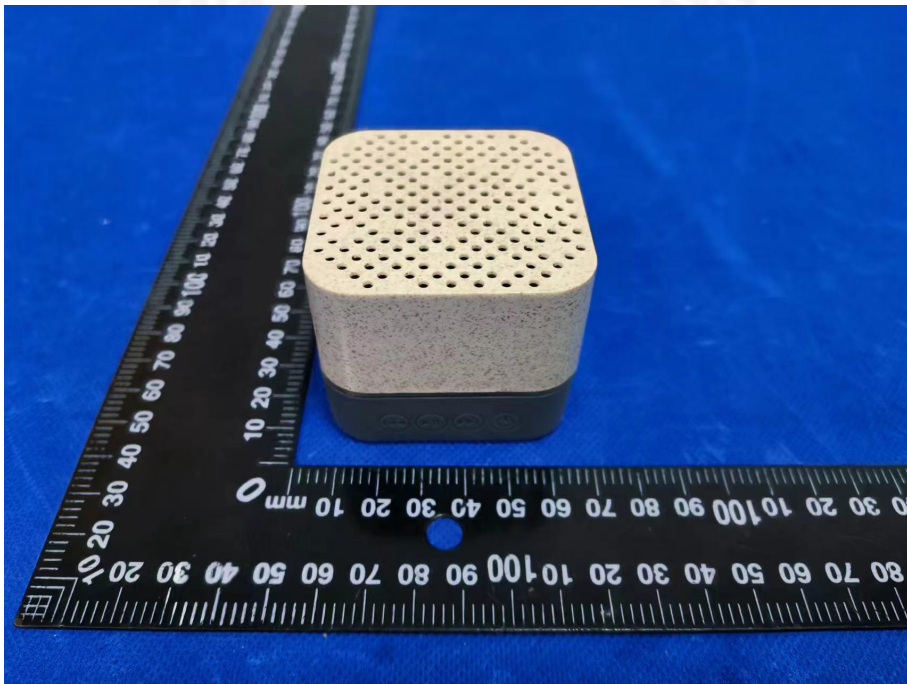

## EUT PHOTO(External Photos)

Product name: Bluetooth Speaker

Model:EL213

\*\*\*\*\* END OF REPORT \*\*\*\*\*