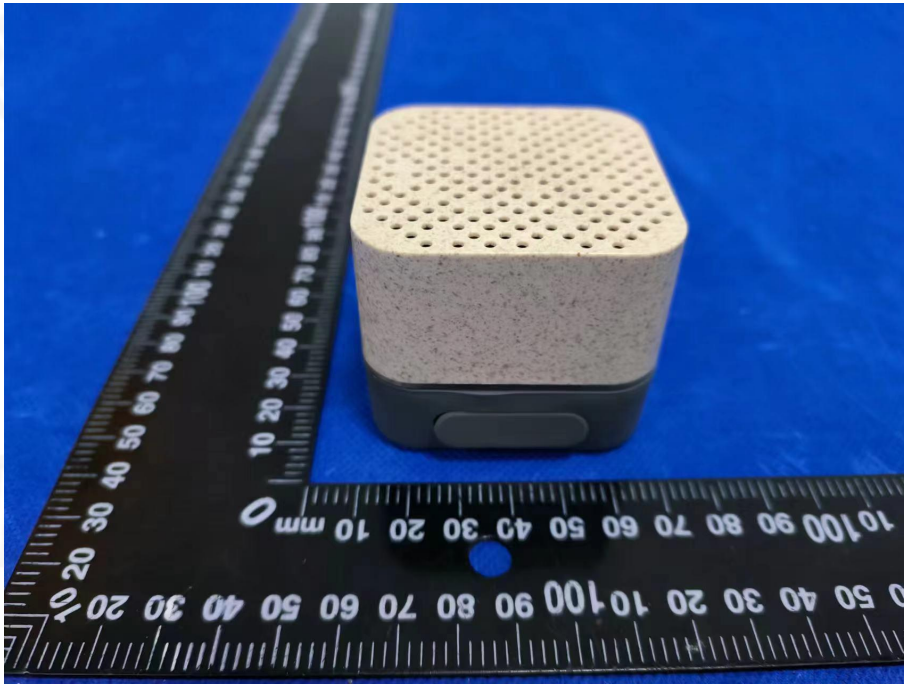

## EUT PHOTO(External Photos)

Product name: Bluetooth Speaker

Model:EL213

\*\*\*\*\* END OF REPORT \*\*\*\*\*