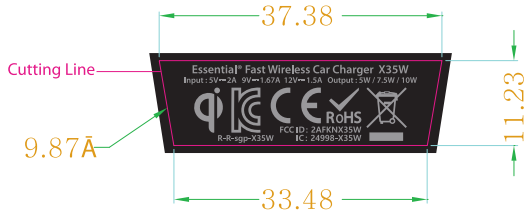

# Essential® X35W Artwork

**Sticker**  
Color : Pantone Cool Gray 7C

**Charging Platform Back**