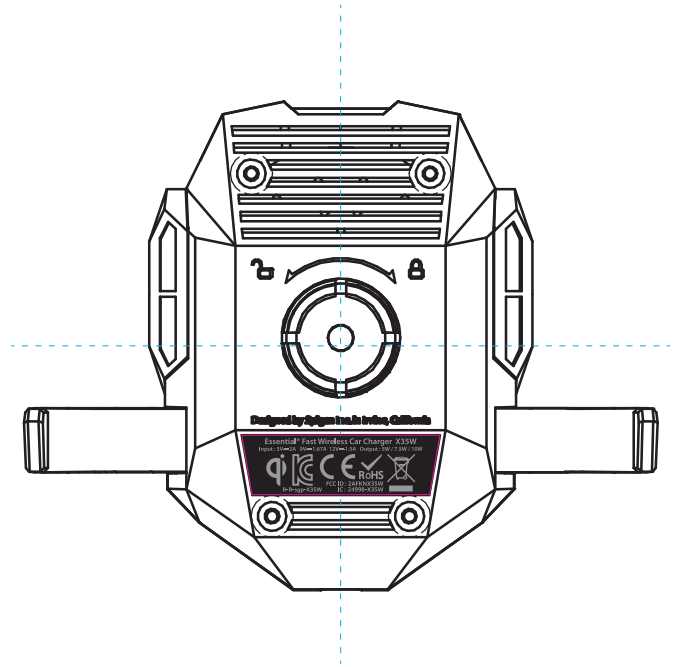

# Essential® X35W Artwork

**Sticker**  
Color : Pantone Cool Gray 7C

**Charging Platform Back**