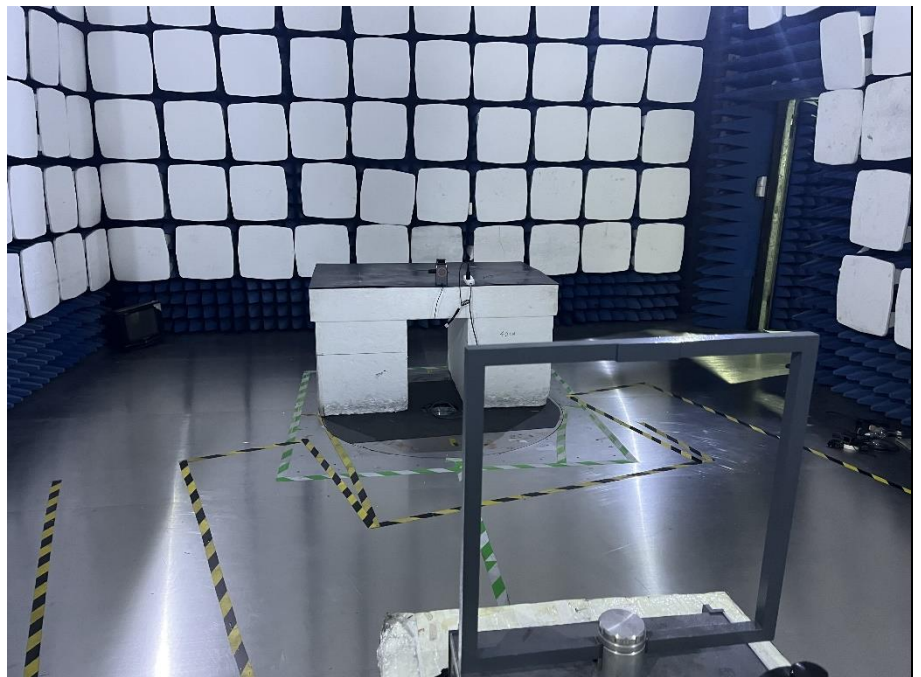

EXHIBIT 4 - TEST SETUP PHOTOGRAPHS

Conducted Emission Test Setup

Radiation Emission Test Setup (Below 30MHz)

**Radiation Emission Test
Setup (30MHz to 1GHz)**

******* END OF REPORT *******