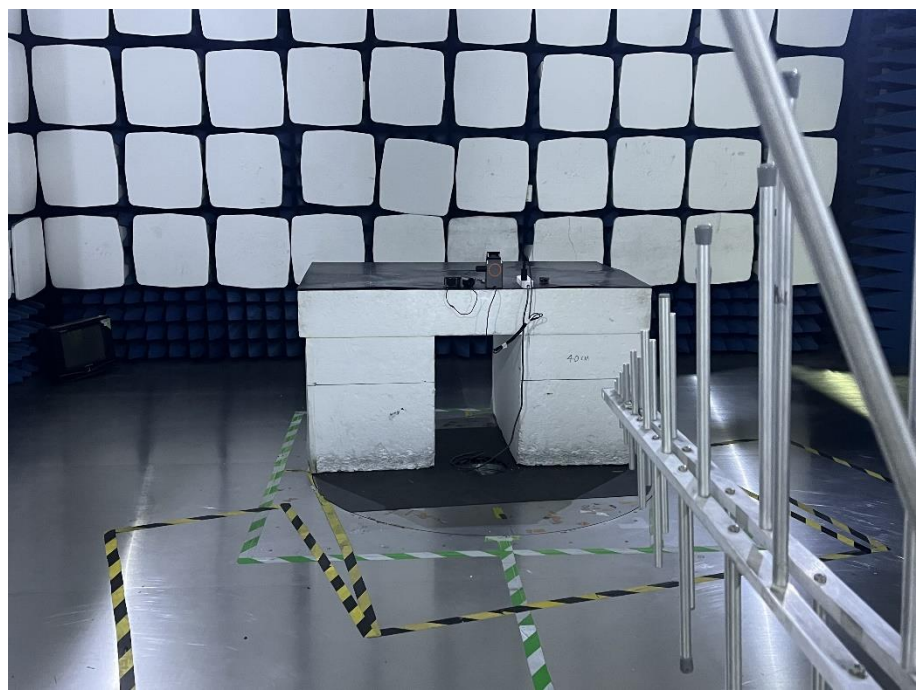

EXHIBIT 4 - TEST SETUP PHOTOGRAPHS

Conducted Emission Test Setup

Radiation Emission Test Setup (Below 30MHz)

**Radiation Emission Test
Setup (30MHz to 1GHz)**

******* END OF REPORT *******