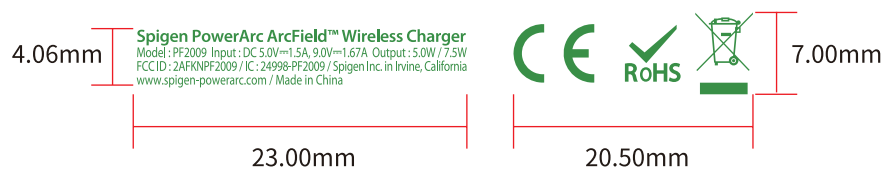

Exterior Specification

To	Spigen Power Arc	Model	Spigen Power Arc
From	Spigen Korea	Category	PF2009
Use			
Name	EUN MI KIM	Date	2020. 10 . 08

PF2009 _ Option A

FCC ID : 2AFKNPF2009 / IC : 24998-PF2009 / Spigen Inc. in Irvine, California
www.spigen-powerarc.com / Made in China

Spigen PowerArc ArcField™ Wireless Charger
Model : PF2009 Input : DC 5.0V~1.5A, 9.0V~1.67A Output : 5.0W / 7.5W

No.	Part	Material	Process	Note
1	Bottom Case	Aluminum	Blue Marked Part - Laser	Dark
2	Cable	TPE	Green Marked Part - Silk	PT Coolgray 9C

PF2009 _ Option B

Tag Color - Black

No.	Part	Material	Process	Note
1	Tag	PET	Tag Color	PT Black C
			Green Marked Part - Silk	PT Coolgray 9C