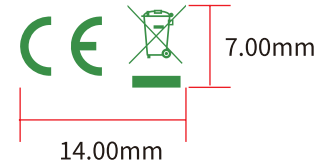

## PF2009 \_ Option A

FCC ID : 2AFKNPF2009 / IC : 24998-PF2009 / Spigen Inc. in Irvine, California  
www.spigen-powerarc.com / Made in China

Spigen PowerArc ArcField™ Wireless Charger  
Model : PF2009 Input : DC 5.0V~1.5A, 9.0V~1.67A Output : 5.0W / 7.5W