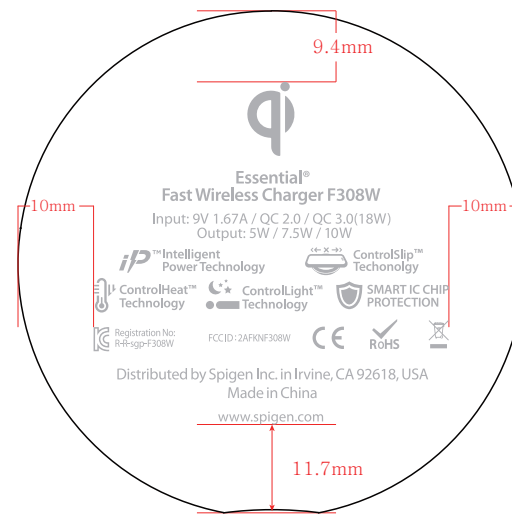

F308 Essential® Fast Wireless Charger art work_ver.5(2018/10/05)

micro USB port

back

Silk Printing Pantone Number : Cool Gray 7C