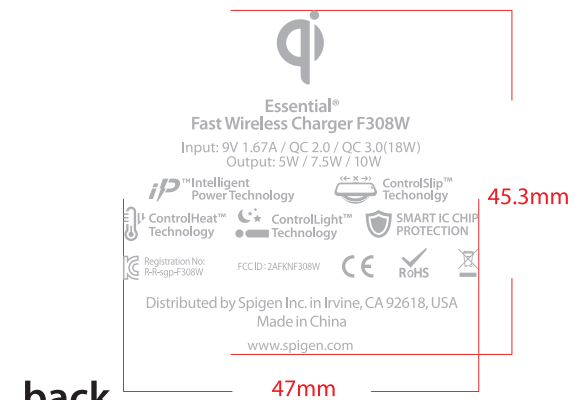

F308 Essential® Fast Wireless Charger art work_ver.5(2018/10/05)

micro USB port

back

Silk Printing Pantone Number : Cool Gray 7C