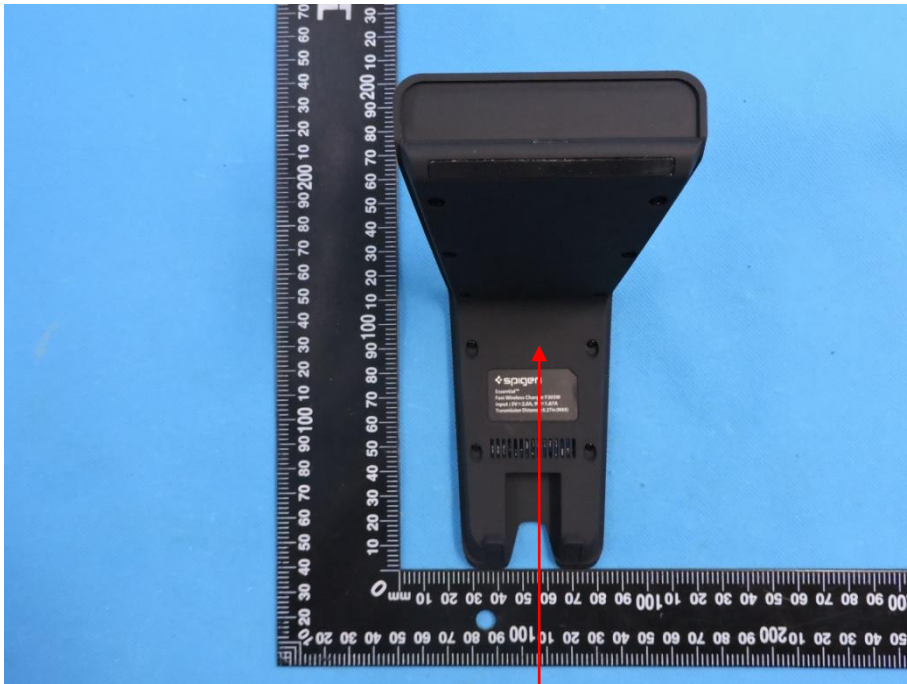

Label

Fast Wireless Charger

Model: F303W

FCC ID: 2AFKNF303W