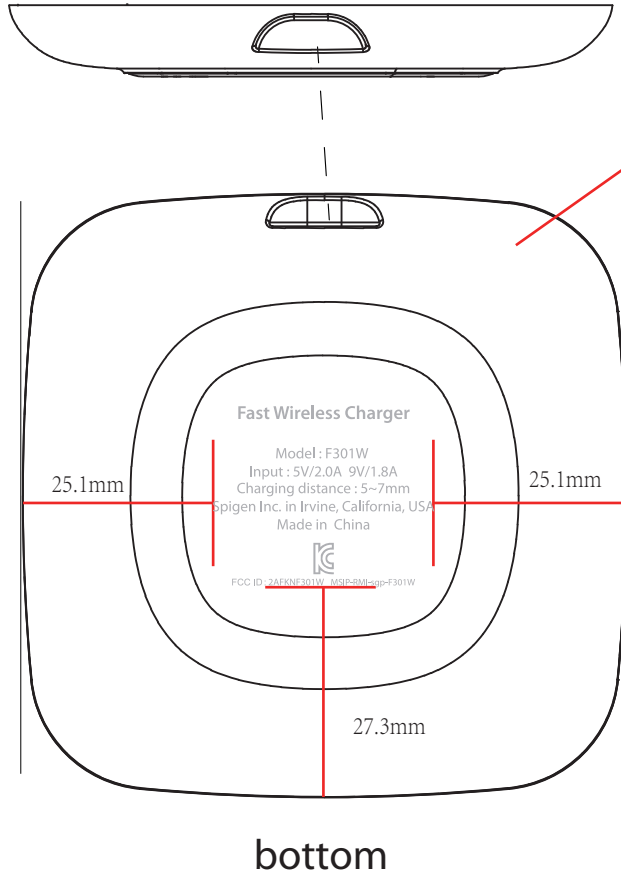

# F301W wireless Charger art work 20160913

finished : black glossy type

micro USB port

finished : black matte type

Color :

Solid Coated Pantone Number : Cool Gray 7C