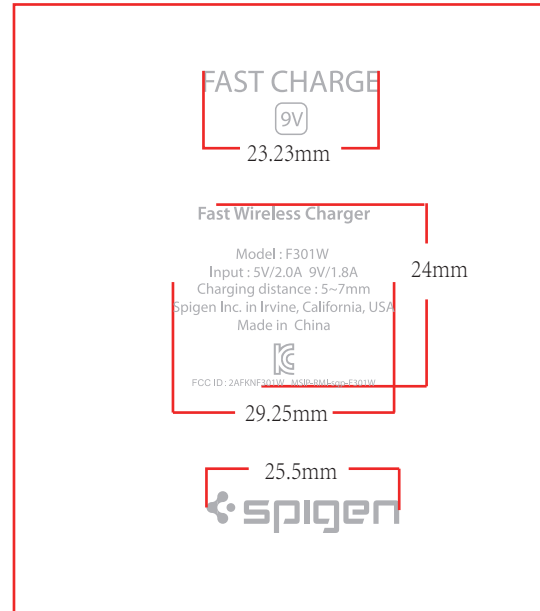

# F301W wireless Charger art work 20160913

finished : black glossy type

micro USB port

finished : black matte type

Color :

Solid Coated Pantone Number : Cool Gray 7C