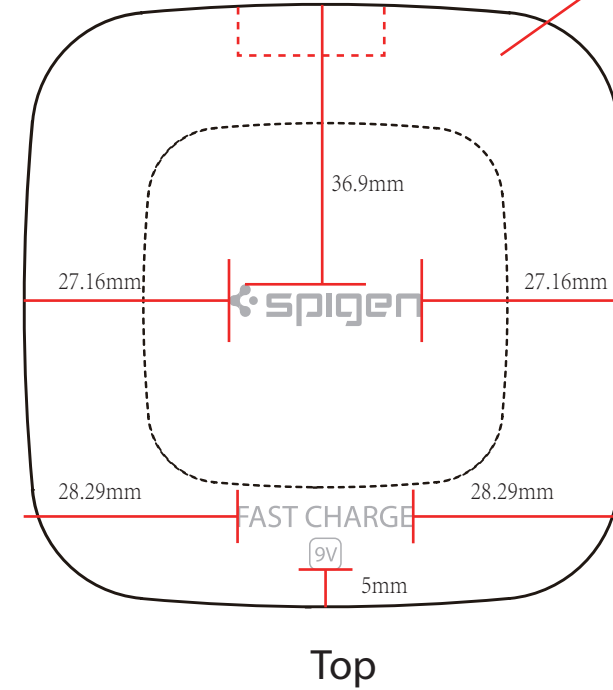

# F301W wireless Charger art work 20160913

finished : black glossy type

micro USB port

finished : black matte type

Color :

Solid Coated Pantone Number : Cool Gray 7C