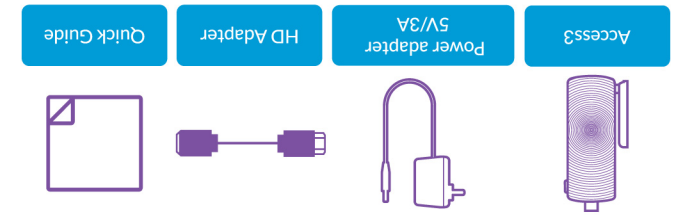

2 What's in the box?

AZULLE®

Quick Guide