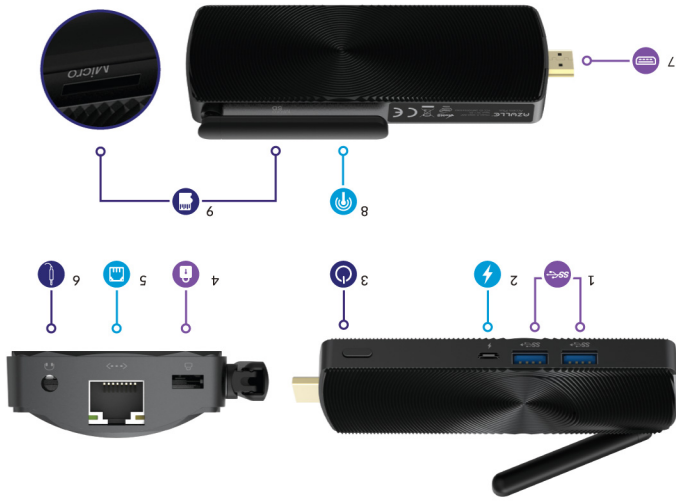

- 1 USB 3.0
- 2 Power Input
- 3 Power Button
- 4 Kensington Lock
- 5 Ethernet Port
- 6 Audio Output Jack
- 7 HD Output
- 8 Antenna
- 9 Micro SD Card Slot

#### 4 Port Layout

Visit our YouTube channel  
<https://goo.gl/b2C0vr>

Check out How-to videos  
<https://goo.gl/X44CXf>

Watch product reviews  
<https://goo.gl/TDe5la>

Wouldn't it be awesome to enjoy your Access3 from the comfort of your couch? Allow us to introduce you The Lynk. It is the ultimate multi-functional remote control recognized for its smooth Gyroscope technology and audio chat capabilities complete with a backlit QWERTY keyboard and 3D motion sense handgrip for easy web browsing media streaming, and creating physically-engaged gaming experience. With the latest infrared AI technology, the Lynk is able to learn the functions of most remotes. Plug it into your Access3 and take your experience to a whole new level!

FCC-ID:2AFJ20181198

- 1 Connect the 5V power adapter to the Access3.
- 2 Insert your Access3 to the TV or monitor's HD input.
- 3 Turn on the Access3 by pressing the power button.
- 4 Choose the correct high definition input and enjoy your Access3!