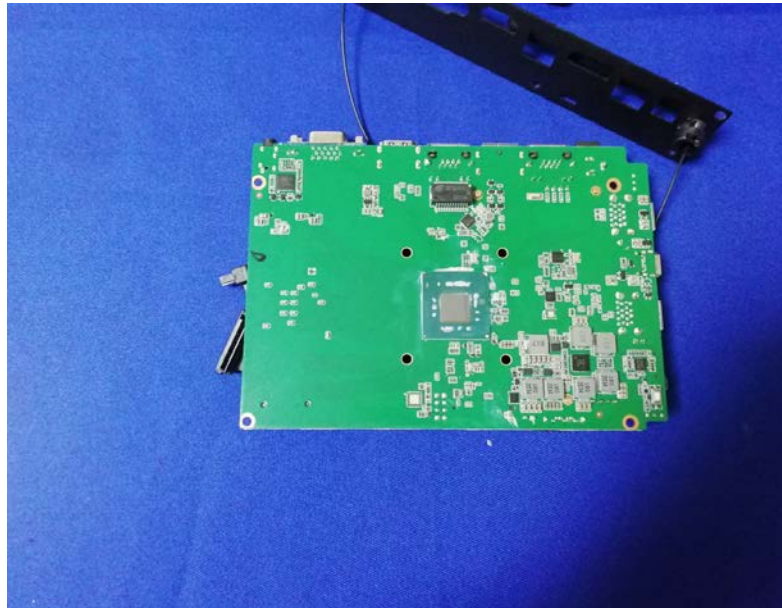

Product Name: BYTE4

Test Model No.: BG3221

## Intenal Photos

-----End-----