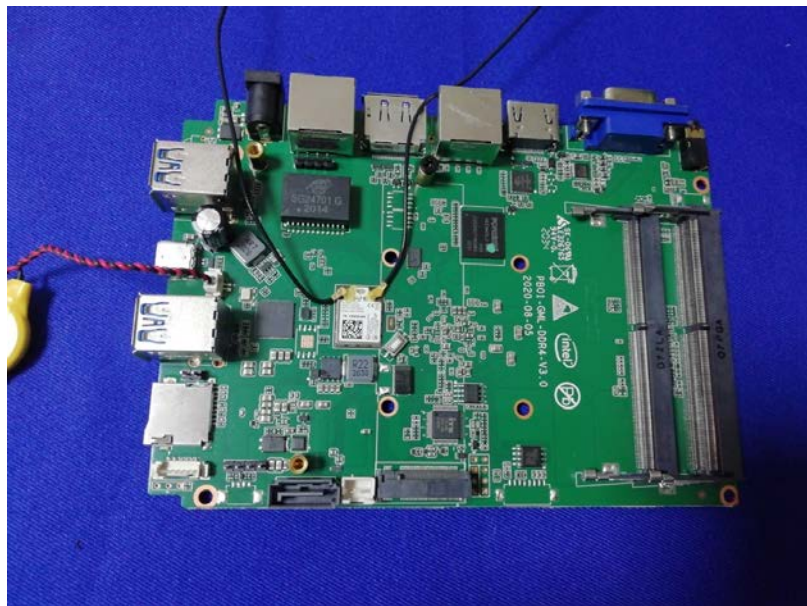

Product Name: BYTE4

Test Model No.: BG3221

## Intenal Photos

-----End-----