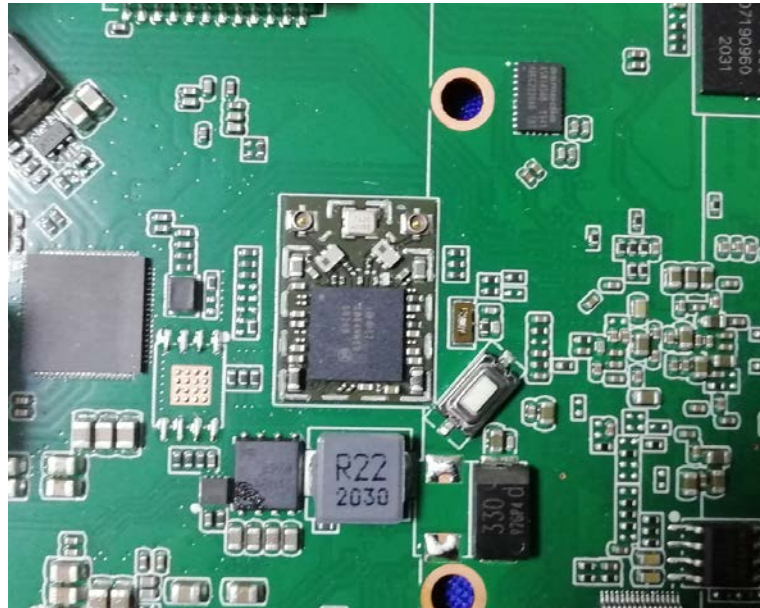

Product Name: BYTE4

Test Model No.: BG3221

## Intenal Photos

-----End-----