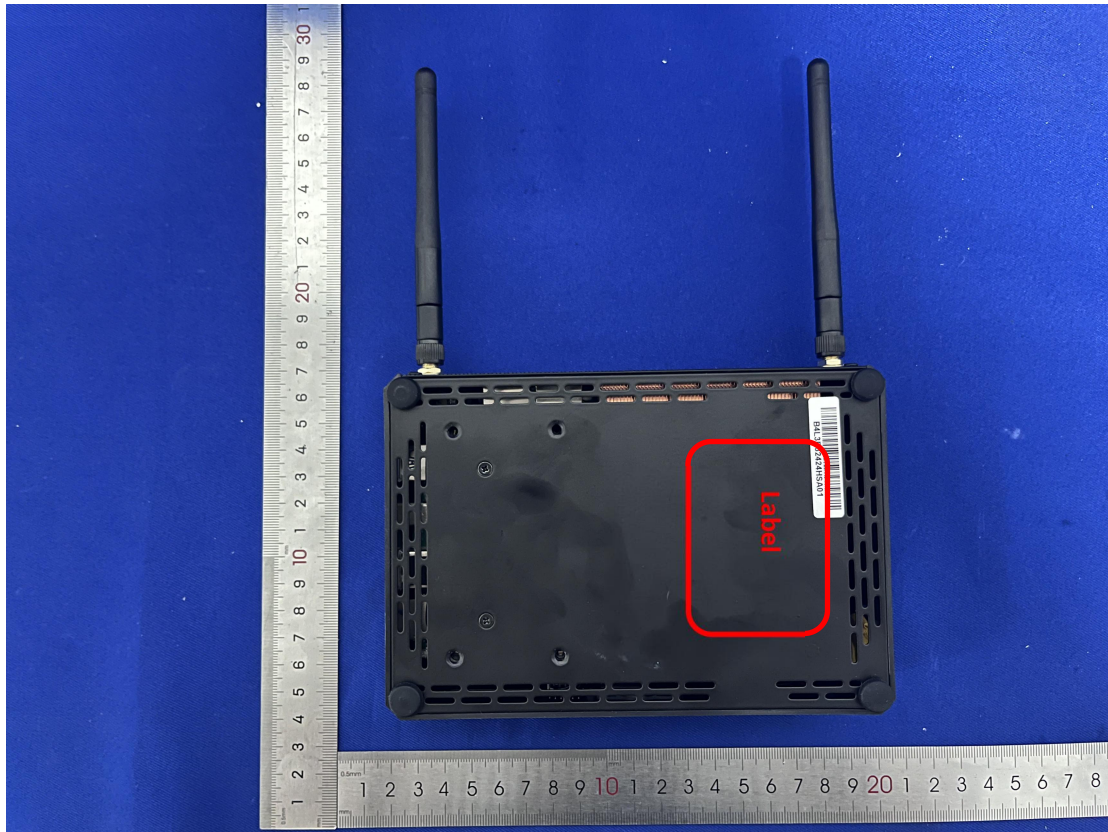

Label

Product name :Mini PC

Model :Elite

INPUT: 19.0V  5.0A

FCC ID:2AFJI-B4LORA

Contains FCC ID: PD9AX201D2

This device complies with Part 15 of the FCC Rules.

Operation is subject to the following two conditions:(1)this device may not cause harmful interference,and(2)this device must accept any interference received,including interference that may cause undesired operation.