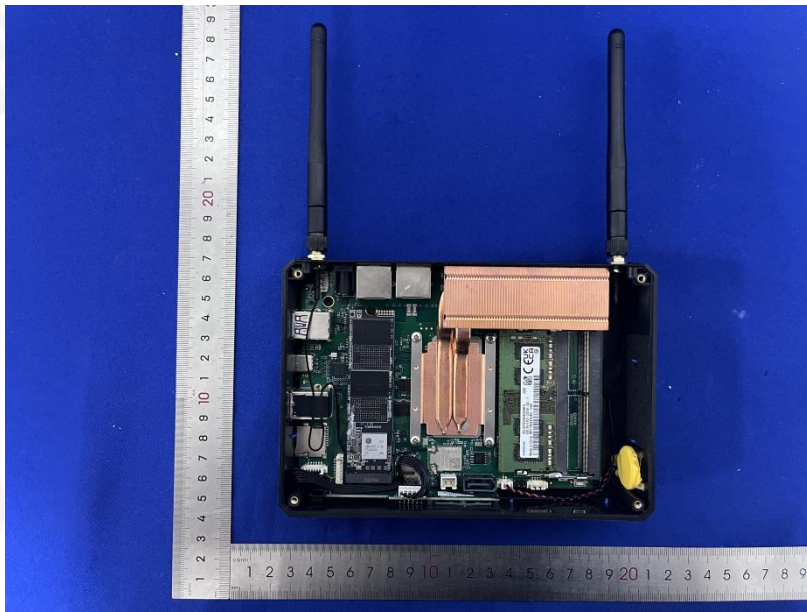

EUT Photo

Product Name:	Mini PC
Model No.:	Elite,Emerald 2, PB01-RPL

Node:SIM is unavailable and the product is shipped without 4G module

FCC ID:2AFJI-B4L0RA

FCC ID:2AFJI-B4L0RA

----END----