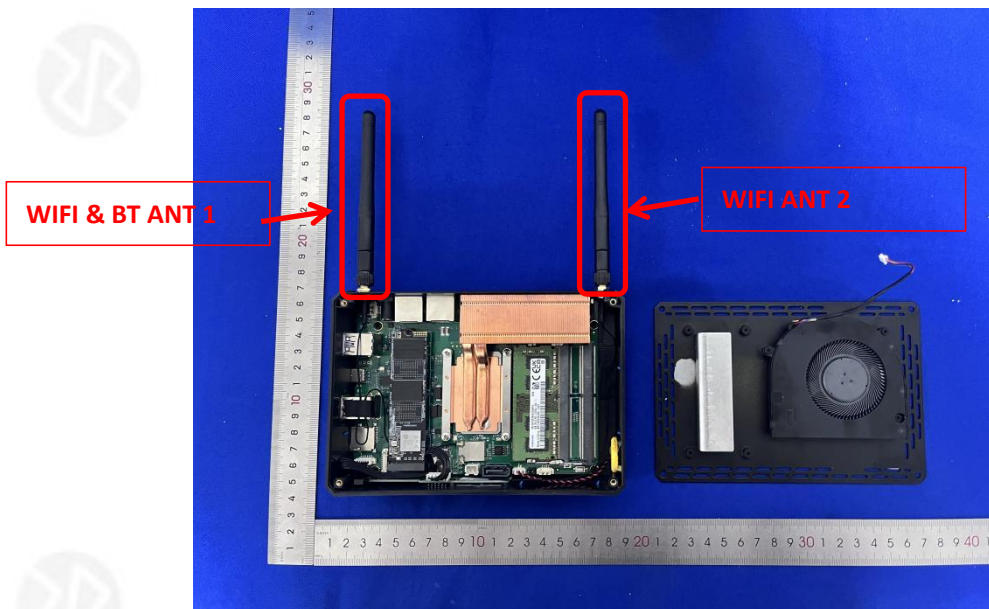

EUT Photo

Product Name:	Mini PC
Model No.:	Elite,Emerald 2, PB01-RPL

Node:SIM is unavailable and the product is shipped without 4G module

FCC ID:2AFJI-B4L0RA

FCC ID:2AFJI-B4L0RA

----END----