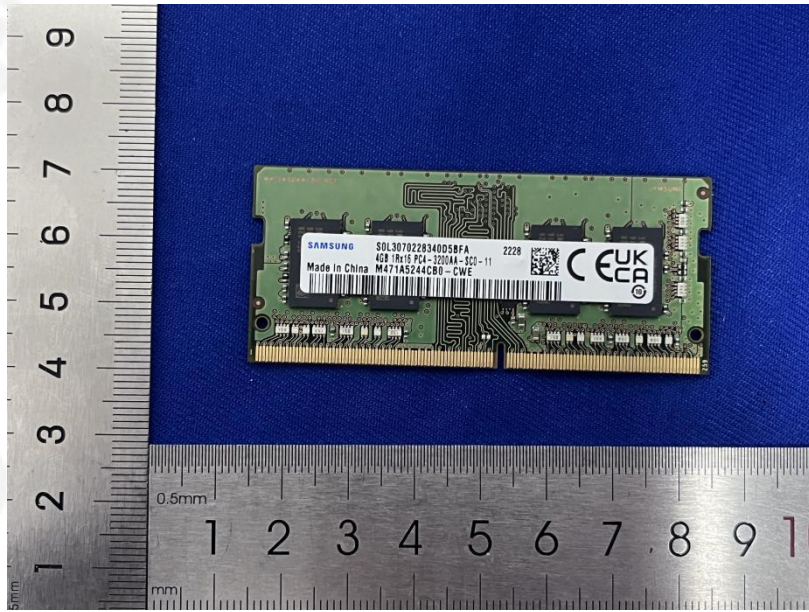

EUT Photo

Product Name:	Mini PC
Model No.:	Elite,Emerald 2, PB01-RPL

Node:SIM is unavailable and the product is shipped without 4G module

FCC ID:2AFJI-B4L0RA

FCC ID:2AFJI-B4L0RA

----END----