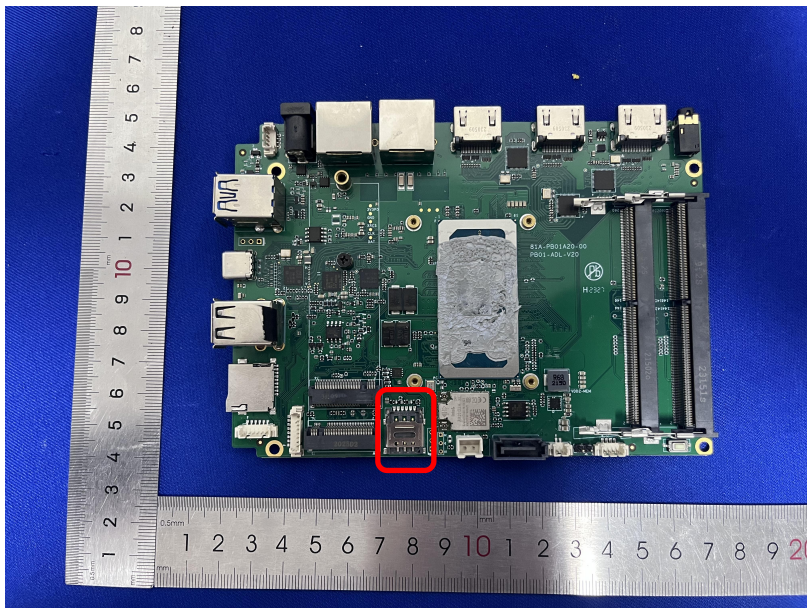

EUT Photo

Product Name:	Mini PC
Model No.:	Elite,Emerald 2, PB01-RPL

Node:SIM is unavailable and the product is shipped without 4G module

FCC ID:2AFJI-B4L0RA

FCC ID:2AFJI-B4L0RA

----END----