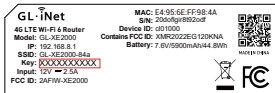

60mm

20mm

Label Location:

The product label will be printed on the bottom of the product.