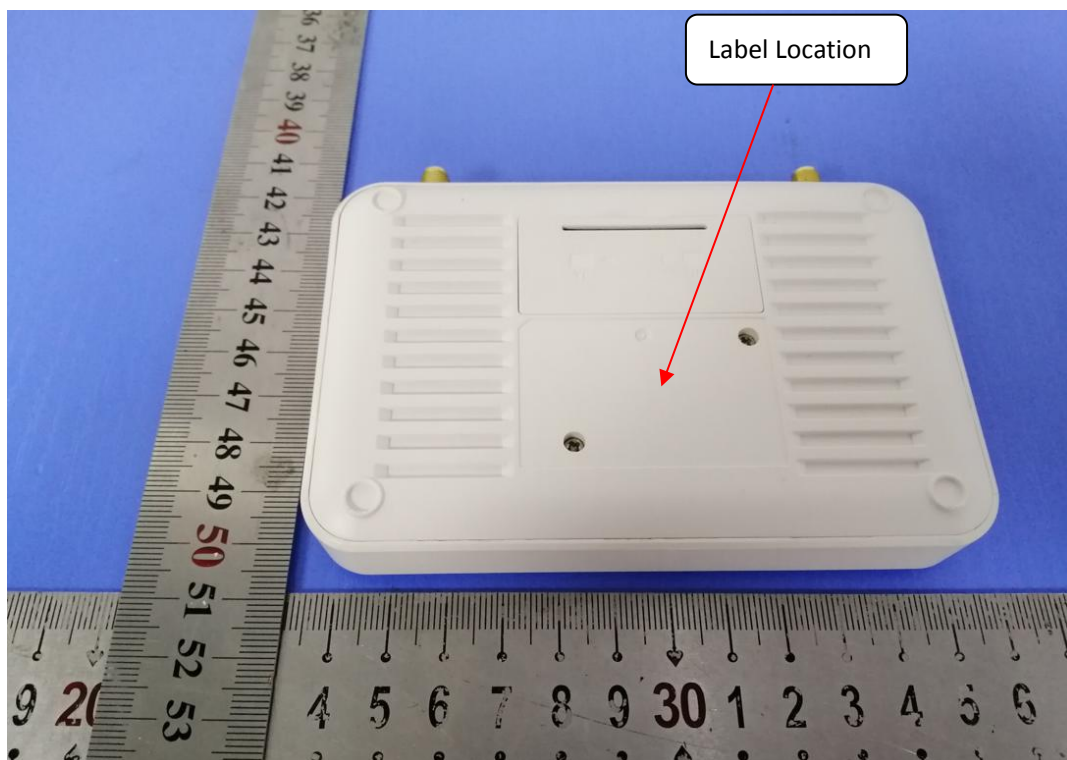

LABEL AND LOCATION

(Size: L3.0m x 2.0cm)

Material: Tagboard
Glue: adhesive sticker
Font color: White
Label color: Black