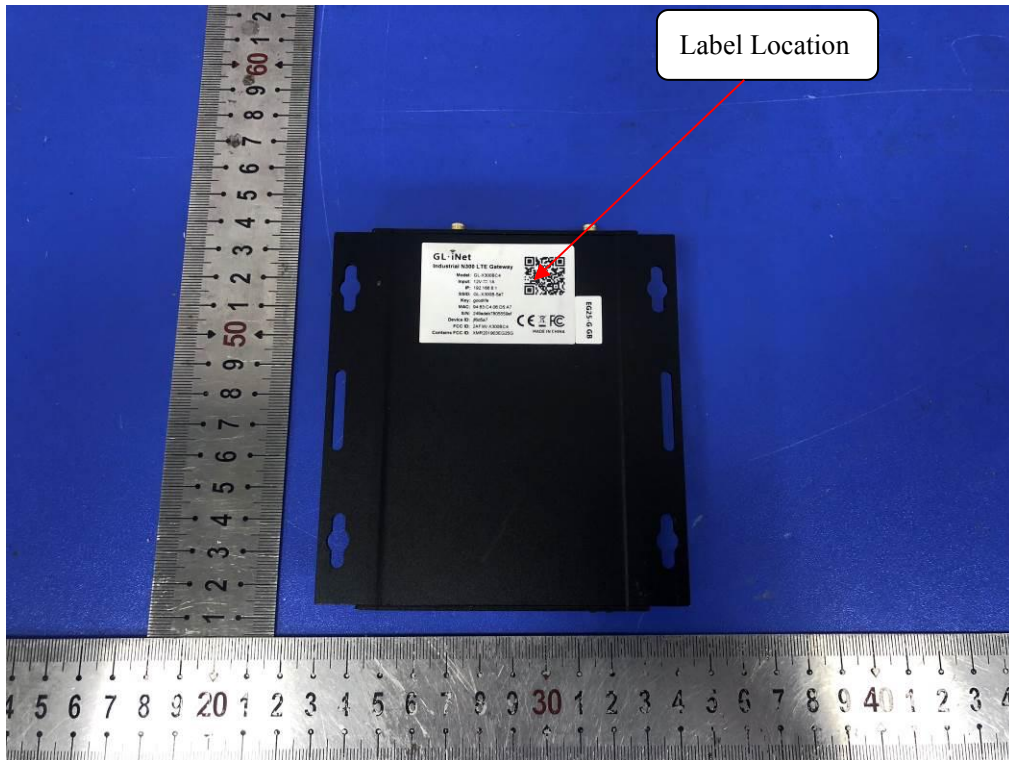

LABEL AND LOCATION

(Size: L3.0m x 2.0cm)

- Material: Tagboard
- Glue: adhesive sticker
- Font color: Black
- Label color: White