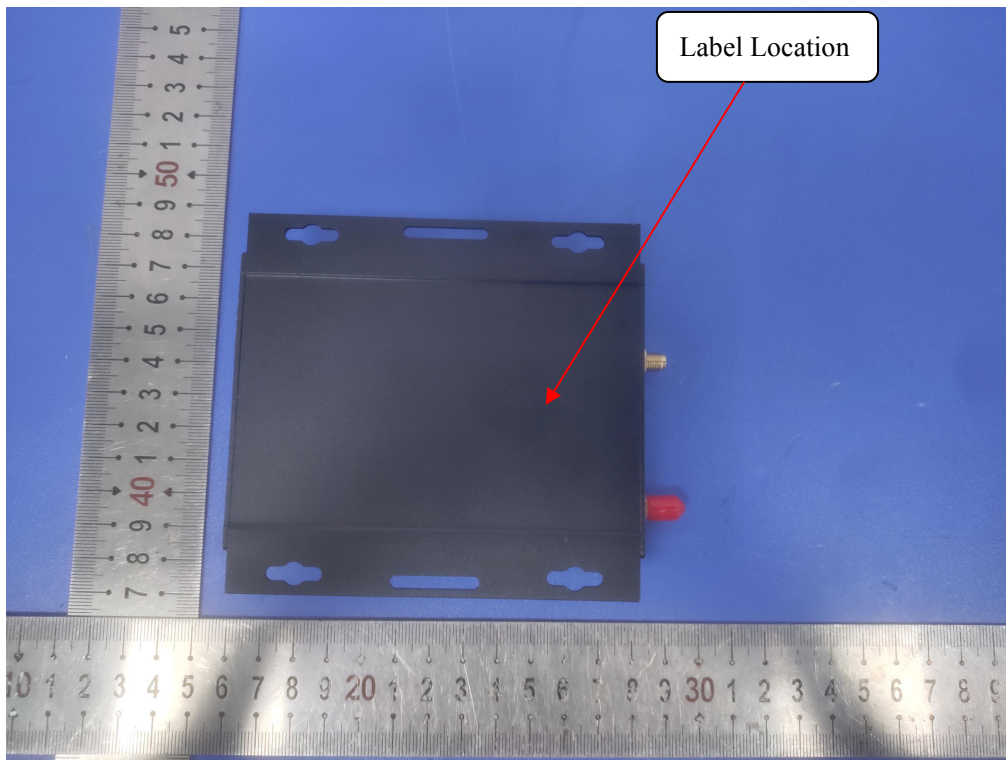

LABEL AND LOCATION

(Size: L3.0m x 2.0cm)

Material: Tagboard  
Glue: adhesive sticker  
Font color: Black  
Label color: White