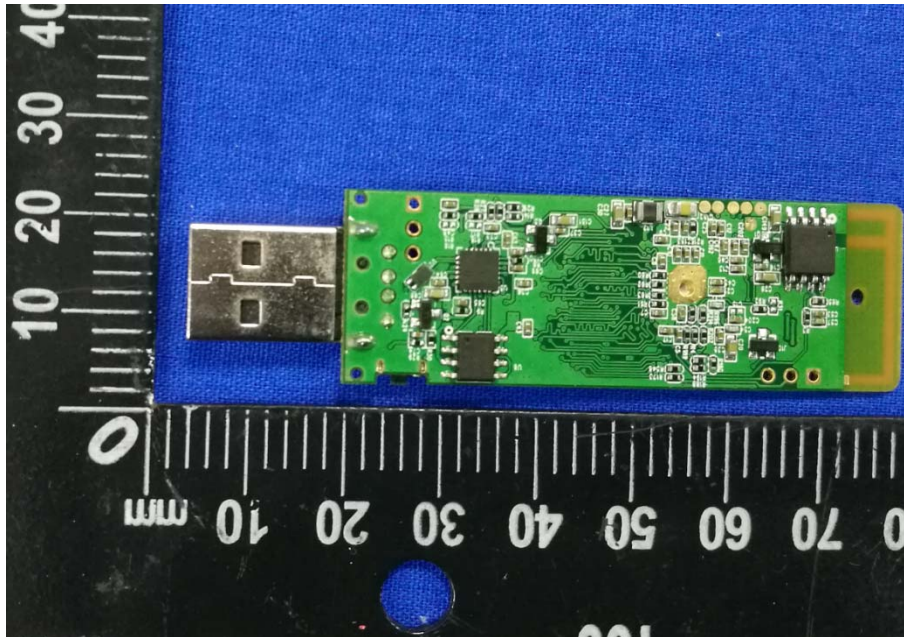

FCC ID: 2AFIW-USB150
Internal Photographs: GL-USB150

EUT - Open View

EUT - PCB View

EUT –PCB View

EUT –Wi-fi chip View