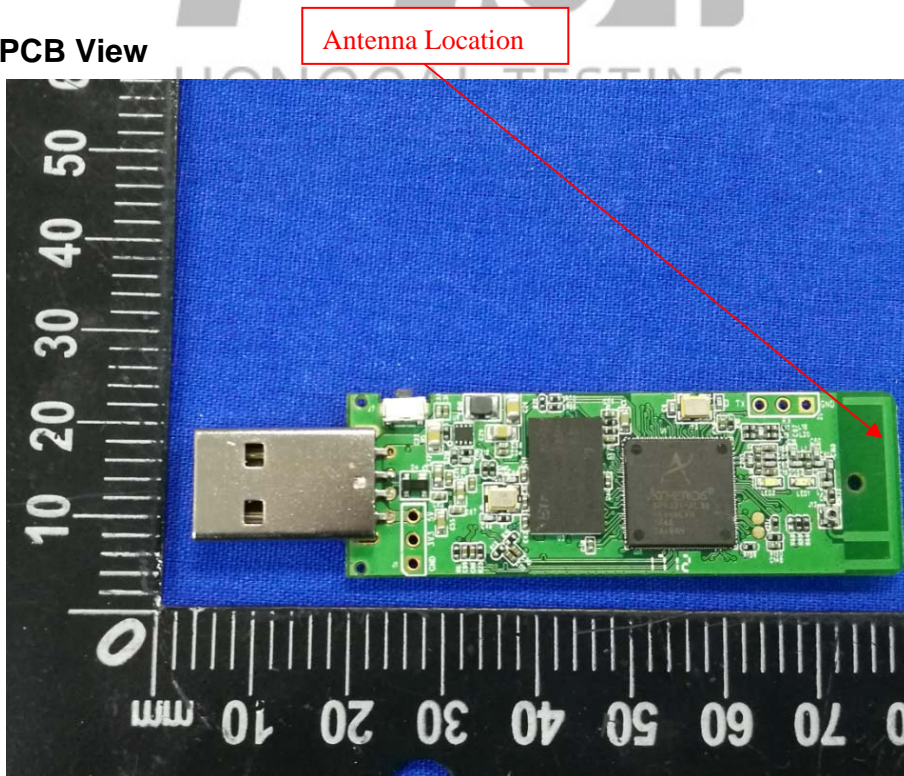

FCC ID: 2AFIW-USB150
Internal Photographs: GL-USB150

EUT - Open View

EUT - PCB View

EUT –PCB View

EUT –Wi-fi chip View