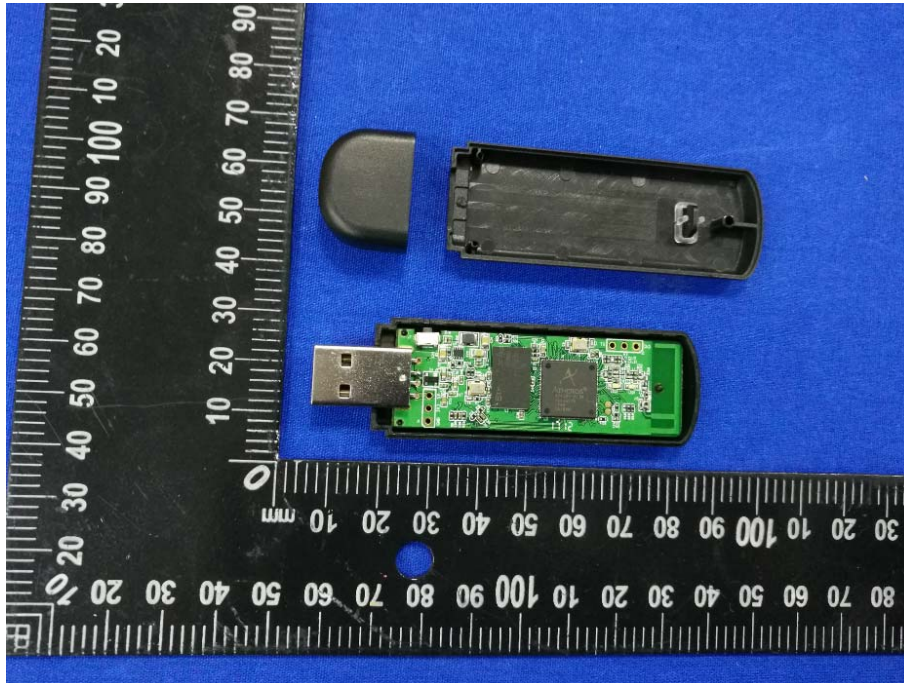

FCC ID: 2AFIW-USB150
Internal Photographs: GL-USB150

EUT - Open View

EUT - PCB View

EUT –PCB View

EUT –Wi-fi chip View