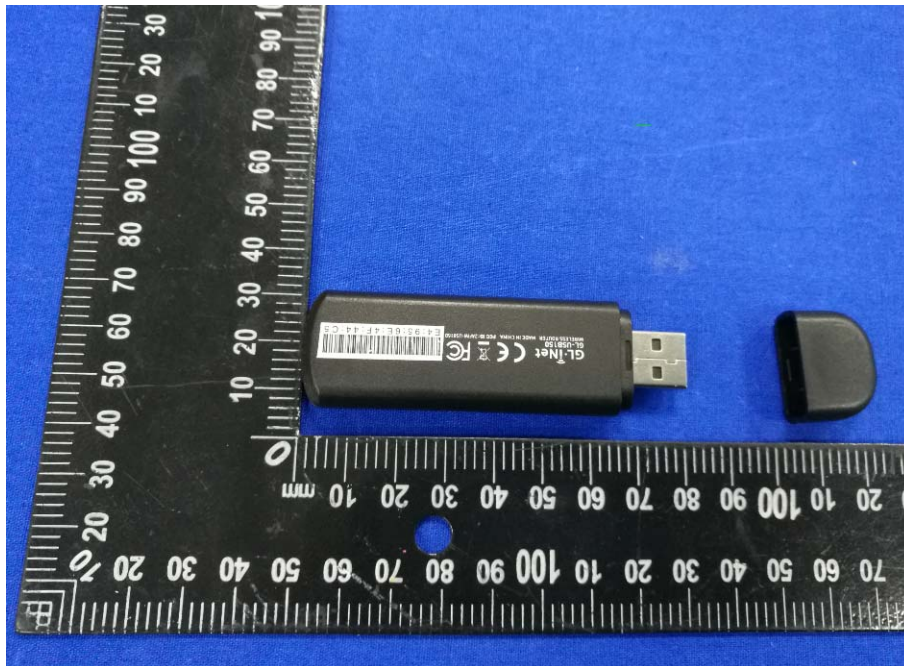

FCC ID: 2AFIW-USB150

External Photographs: GL-USB150

EUT –Front View: Black

EUT – Back View: Black

EUT –Side View: Black

EUT –Side View: Black

EUT –USB port View: Black

EUT –Front View: White

EUT – Back View: White

HCT
HONGCAI TESTING