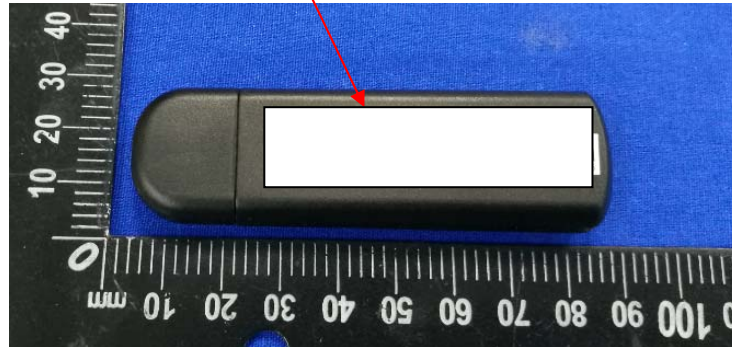

GL-USB 150 Label

Front:

Label Location:

Rear:

Label Location