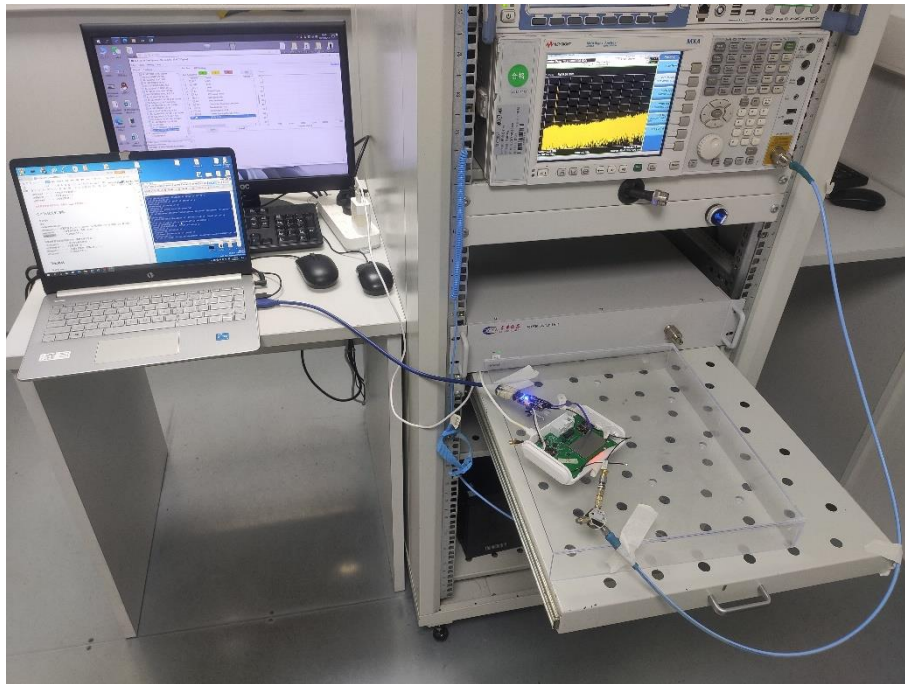

## TEST SETUP PHOTOS

### 1 Radiated Test Photo

Below 30MHz

Close-up

30MHz-1GHz

Close-up

Above 1GHz

Close-up

## 2 Conducted Test Photo

Conducted Test-BLE

Conducted Test-Thread

Conducted Test-2.4G WIFI