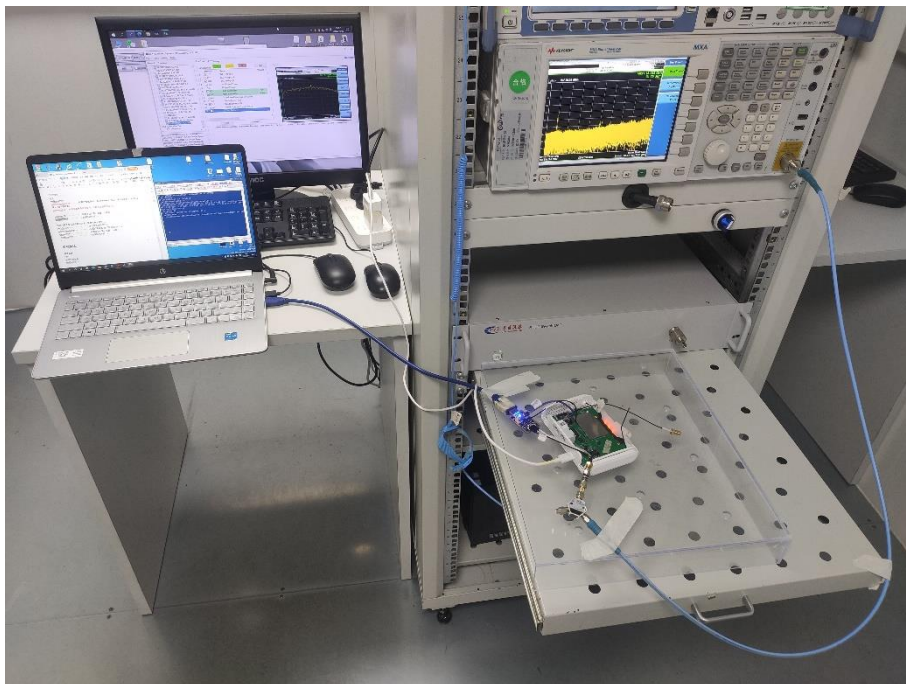

## TEST SETUP PHOTOS

### 1 Radiated Test Photo

Below 30MHz

Close-up

30MHz-1GHz

Close-up

Above 1GHz

Close-up

## 2 Conducted Test Photo

Conducted Test-BLE

Conducted Test-Thread

Conducted Test-2.4G WIFI