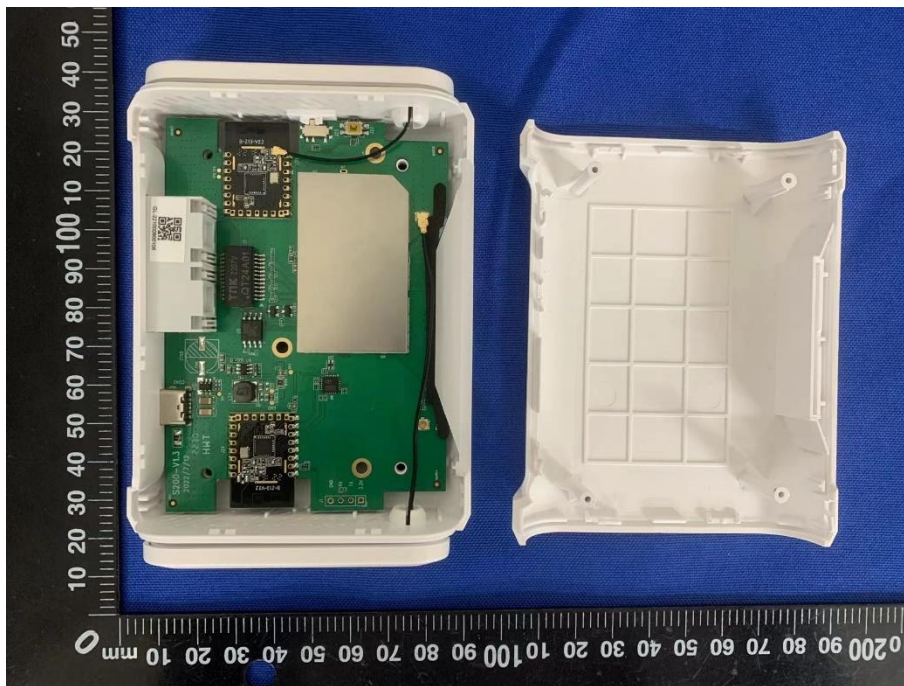

# EUT INTERNAL PHOTOS

EUT UNCOVER VIEW 1

EUT UNCOVER VIEW 2

EUT UNCOVER VIEW 3

PCB Antenna  
WIFI 2.4G  
Technology

EUT UNCOVER VIEW 4

PCB Antenna  
Thread Technology

MAIN BOARD TOP VIEW (WITH SHIELDING)

MAIN BOARD TOP VIEW (WITHOUT SHIELDING)

MAIN BOARD REAR VIEW (WITH SHIELDING)

MAIN BOARD REAR VIEW (WITHOUT SHIELDING)