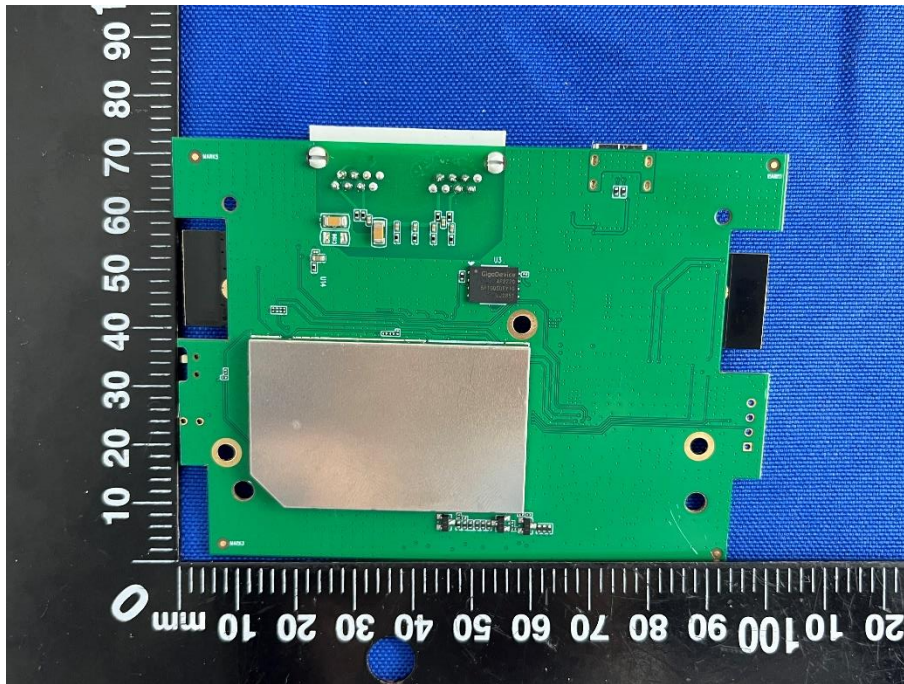

# EUT INTERNAL PHOTOS

EUT UNCOVER VIEW 1

EUT UNCOVER VIEW 2

EUT UNCOVER VIEW 3

PCB Antenna  
WIFI 2.4G  
Technology

EUT UNCOVER VIEW 4

PCB Antenna  
Thread Technology

MAIN BOARD TOP VIEW (WITH SHIELDING)

MAIN BOARD TOP VIEW (WITHOUT SHIELDING)

MAIN BOARD REAR VIEW (WITH SHIELDING)

MAIN BOARD REAR VIEW (WITHOUT SHIELDING)