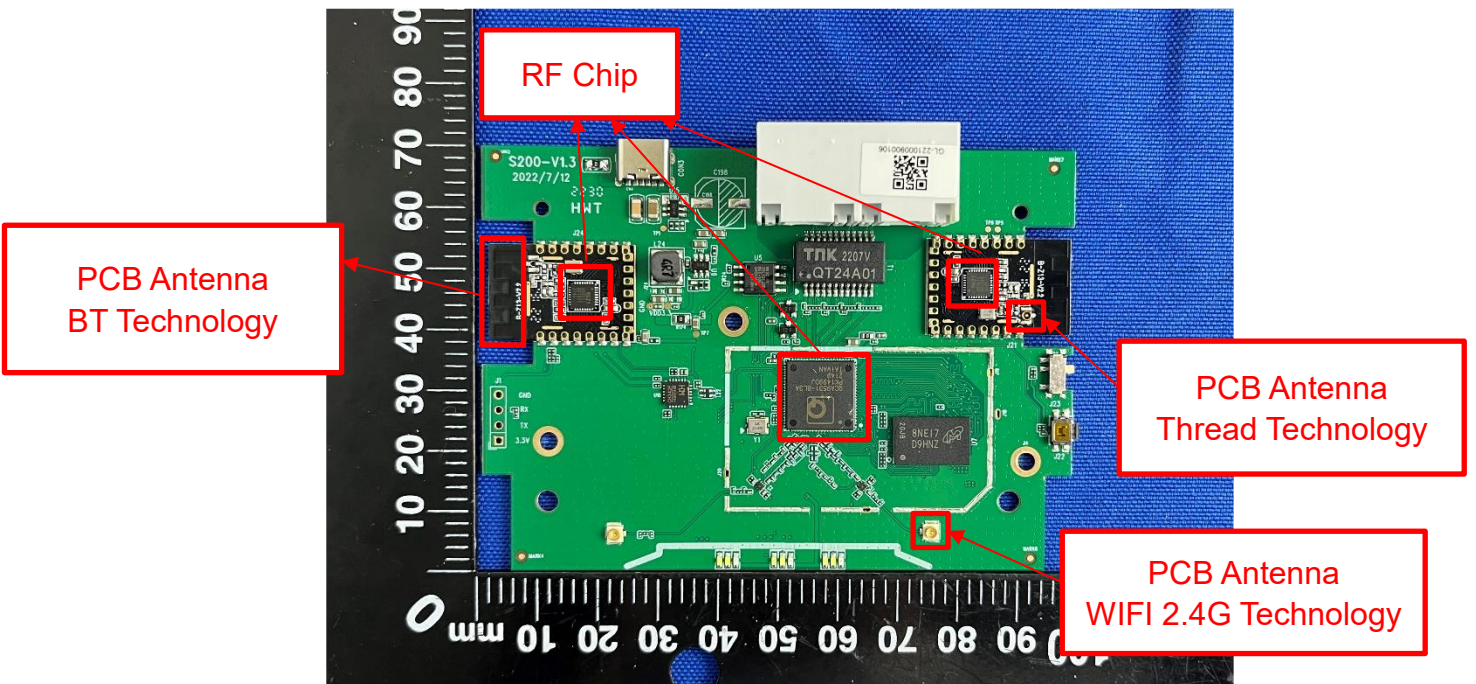

# EUT INTERNAL PHOTOS

EUT UNCOVER VIEW 1

EUT UNCOVER VIEW 2

EUT UNCOVER VIEW 3

PCB Antenna  
WIFI 2.4G  
Technology

EUT UNCOVER VIEW 4

PCB Antenna  
Thread Technology

MAIN BOARD TOP VIEW (WITH SHIELDING)

MAIN BOARD TOP VIEW (WITHOUT SHIELDING)

MAIN BOARD REAR VIEW (WITH SHIELDING)

MAIN BOARD REAR VIEW (WITHOUT SHIELDING)