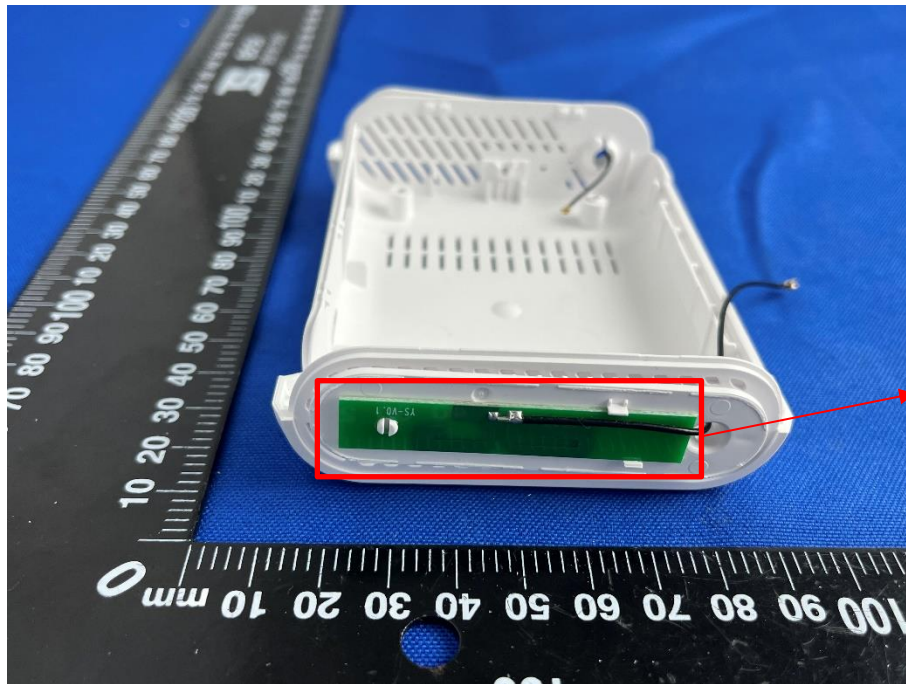

# EUT INTERNAL PHOTOS

EUT UNCOVER VIEW 1

EUT UNCOVER VIEW 2

EUT UNCOVER VIEW 3

PCB Antenna  
WIFI 2.4G  
Technology

EUT UNCOVER VIEW 4

PCB Antenna  
Thread Technology

MAIN BOARD TOP VIEW (WITH SHIELDING)

MAIN BOARD TOP VIEW (WITHOUT SHIELDING)

MAIN BOARD REAR VIEW (WITH SHIELDING)

MAIN BOARD REAR VIEW (WITHOUT SHIELDING)