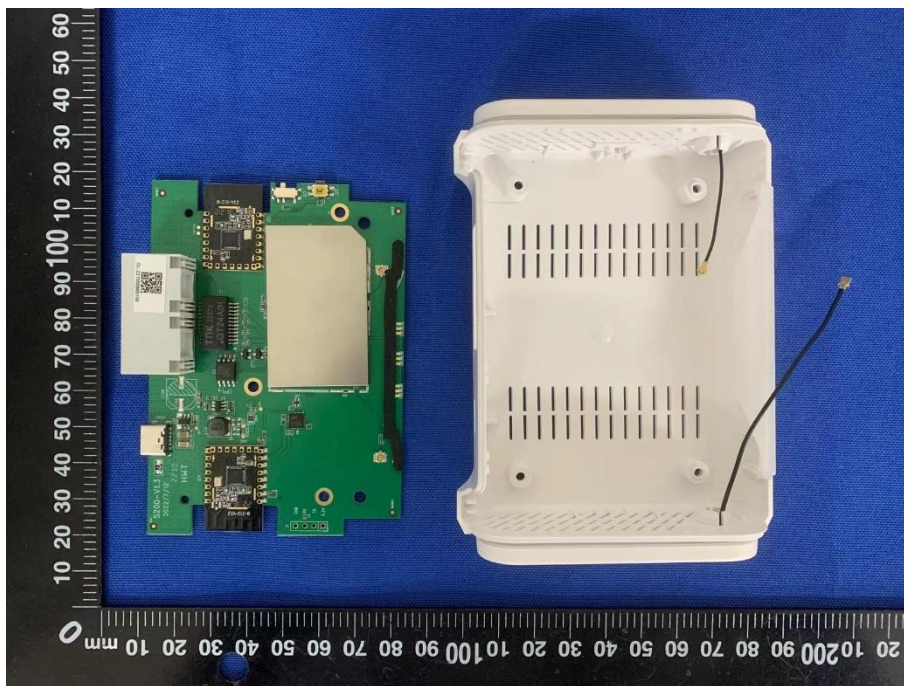

# EUT INTERNAL PHOTOS

EUT UNCOVER VIEW 1

EUT UNCOVER VIEW 2

EUT UNCOVER VIEW 3

PCB Antenna  
WIFI 2.4G  
Technology

EUT UNCOVER VIEW 4

PCB Antenna  
Thread Technology

MAIN BOARD TOP VIEW (WITH SHIELDING)

MAIN BOARD TOP VIEW (WITHOUT SHIELDING)

MAIN BOARD REAR VIEW (WITH SHIELDING)

MAIN BOARD REAR VIEW (WITHOUT SHIELDING)