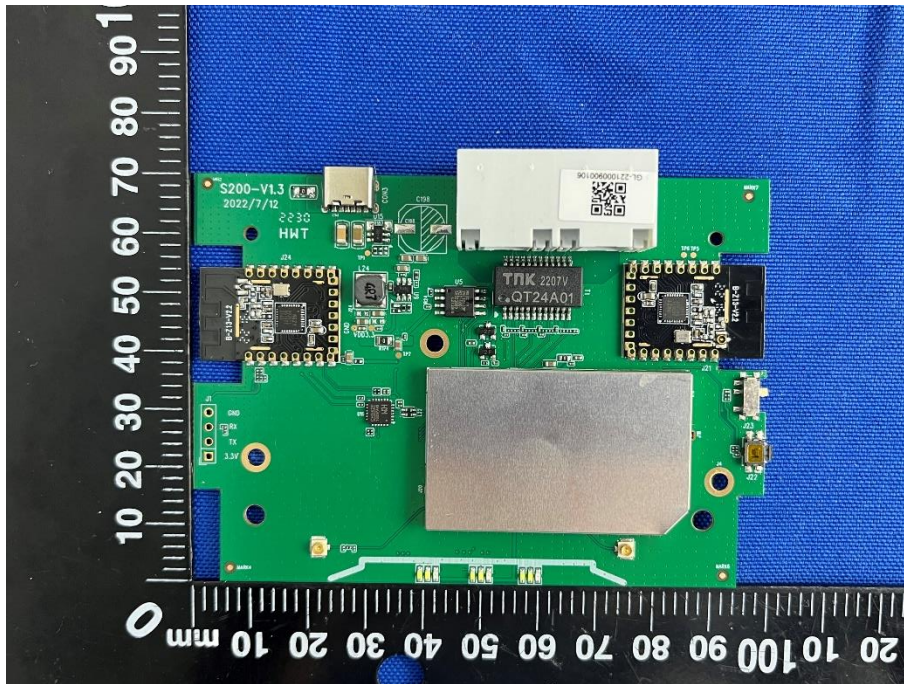

# EUT INTERNAL PHOTOS

EUT UNCOVER VIEW 1

EUT UNCOVER VIEW 2

EUT UNCOVER VIEW 3

PCB Antenna  
WIFI 2.4G  
Technology

EUT UNCOVER VIEW 4

PCB Antenna  
Thread Technology

MAIN BOARD TOP VIEW (WITH SHIELDING)

MAIN BOARD TOP VIEW (WITHOUT SHIELDING)

MAIN BOARD REAR VIEW (WITH SHIELDING)

MAIN BOARD REAR VIEW (WITHOUT SHIELDING)