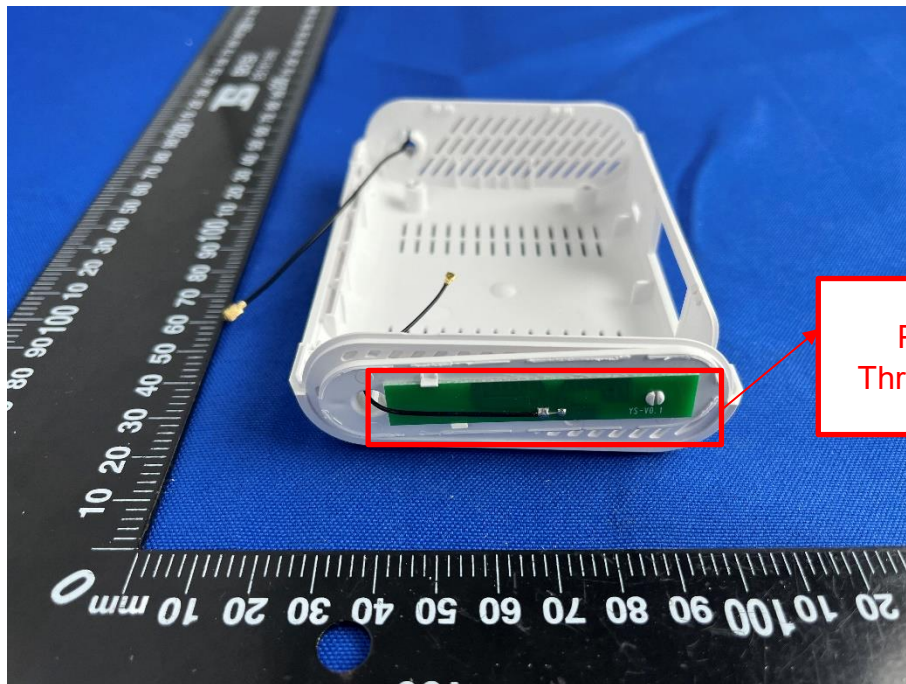

# EUT INTERNAL PHOTOS

EUT UNCOVER VIEW 1

EUT UNCOVER VIEW 2

EUT UNCOVER VIEW 3

PCB Antenna  
WIFI 2.4G  
Technology

EUT UNCOVER VIEW 4

PCB Antenna  
Thread Technology

MAIN BOARD TOP VIEW (WITH SHIELDING)

MAIN BOARD TOP VIEW (WITHOUT SHIELDING)

MAIN BOARD REAR VIEW (WITH SHIELDING)

MAIN BOARD REAR VIEW (WITHOUT SHIELDING)