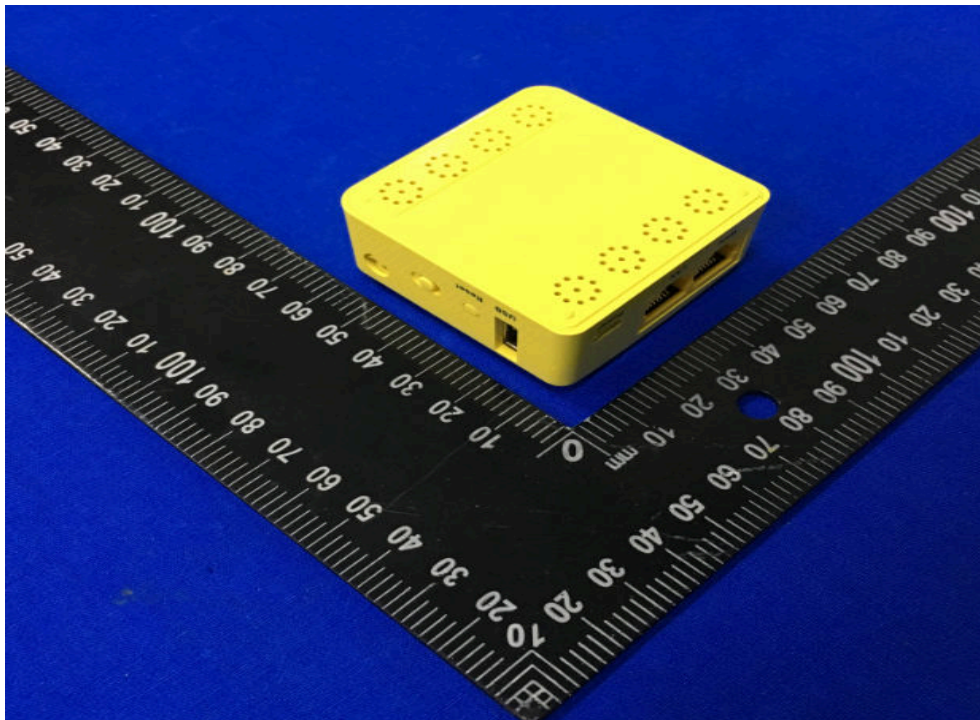

FCC ID:2AFIW- MT300N
External Photographs

EUT –Front View

EUT – Rear View

EUT – Side View

EUT – Side View

EUT – Port View