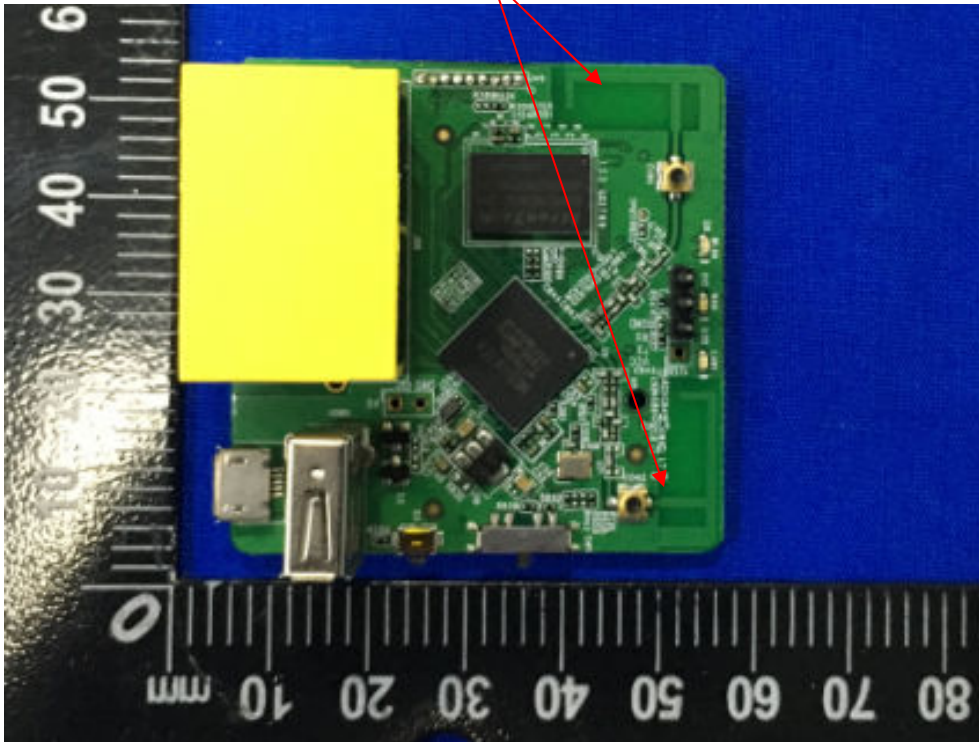

FCC ID: 2AFIW-MT300A

Internal Photographs

EUT - Open View

EUT - PCB View

EUT - PCB View

Antenna Location

EUT -PCB View

EUT –WIFI Module View

EUT –PCB View

HCT
HONGCAI TESTING