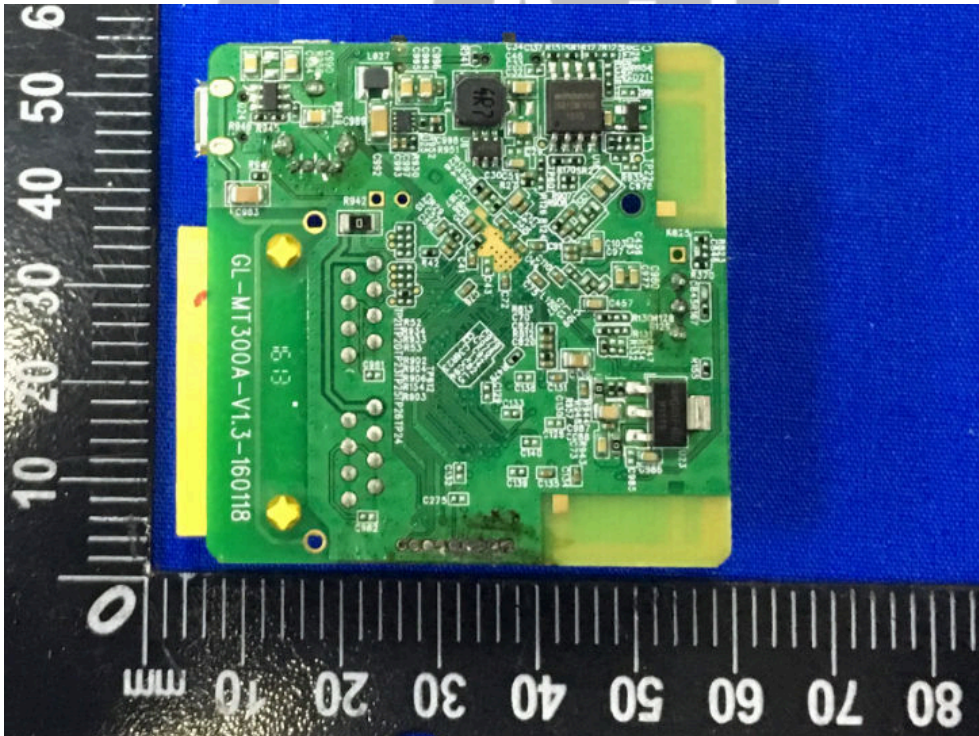

FCC ID: 2AFIW-MT300A

Internal Photographs

EUT - Open View

EUT - PCB View

EUT - PCB View

Antenna Location

EUT -PCB View

EUT –WIFI Module View

EUT –PCB View

HCT
HONGCAI TESTING