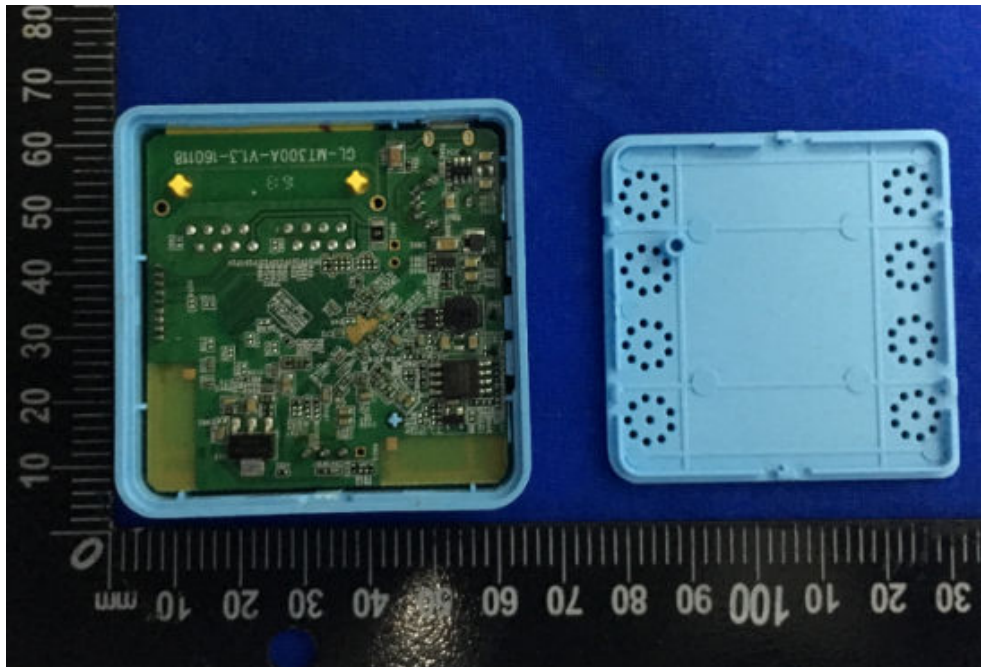

FCC ID: 2AFIW-MT300A

Internal Photographs

EUT - Open View

EUT - PCB View

EUT - PCB View

Antenna Location

EUT -PCB View

EUT –WIFI Module View

EUT –PCB View

HCT
HONGCAI TESTING