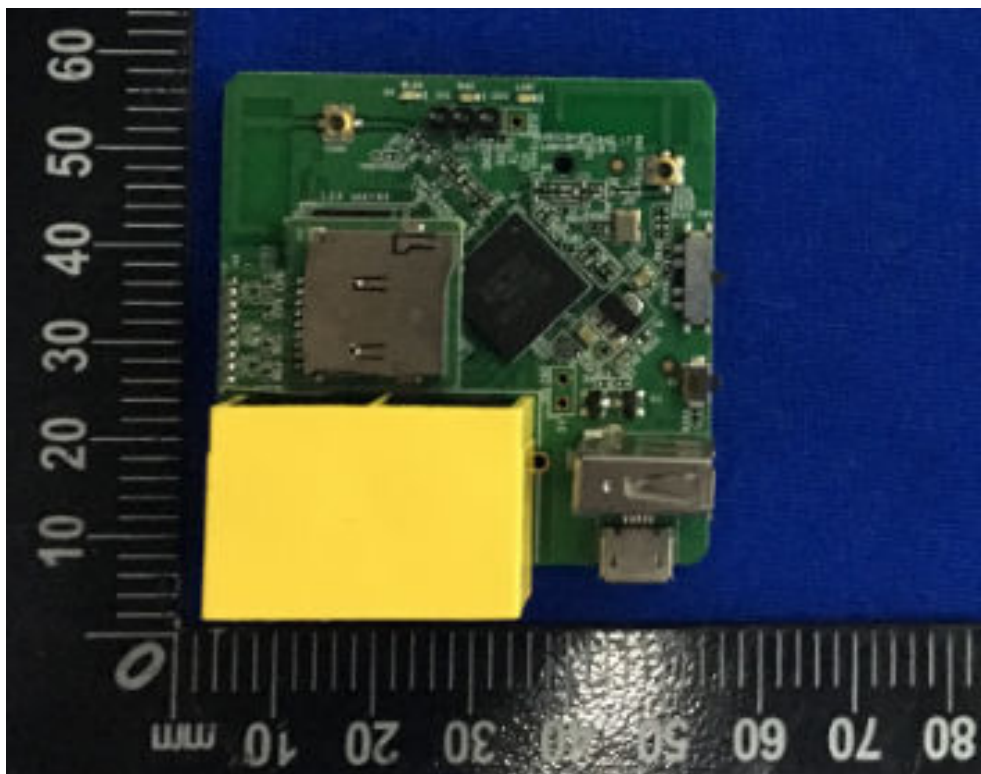

FCC ID: 2AFIW-MT300A

Internal Photographs

EUT - Open View

EUT - PCB View

EUT - PCB View

Antenna Location

EUT -PCB View

EUT –WIFI Module View