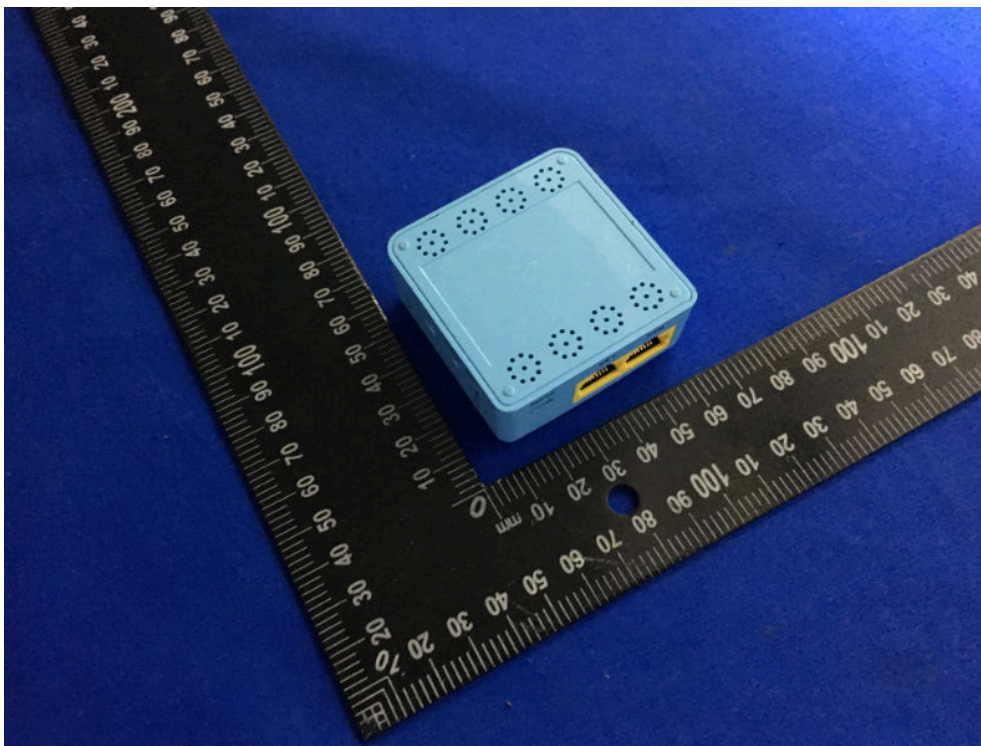

FCC ID: 2AFIW- MT300A

External Photographs

EUT –Front View

EUT – Rear View

EUT – Side View

EUT – Side View

EUT – Port View

EUT –Port View