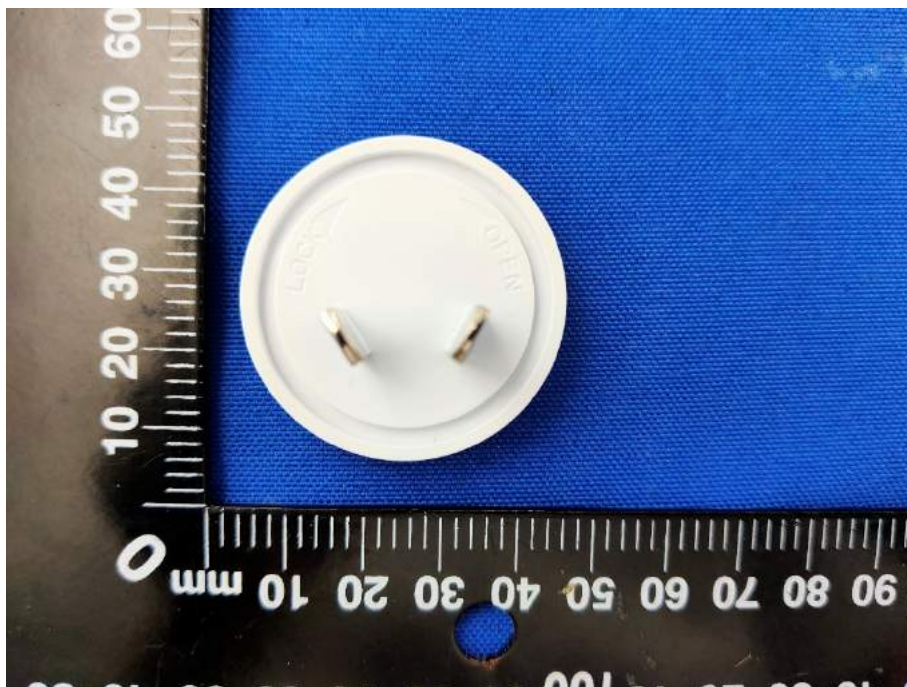

Accessory-AU Plug