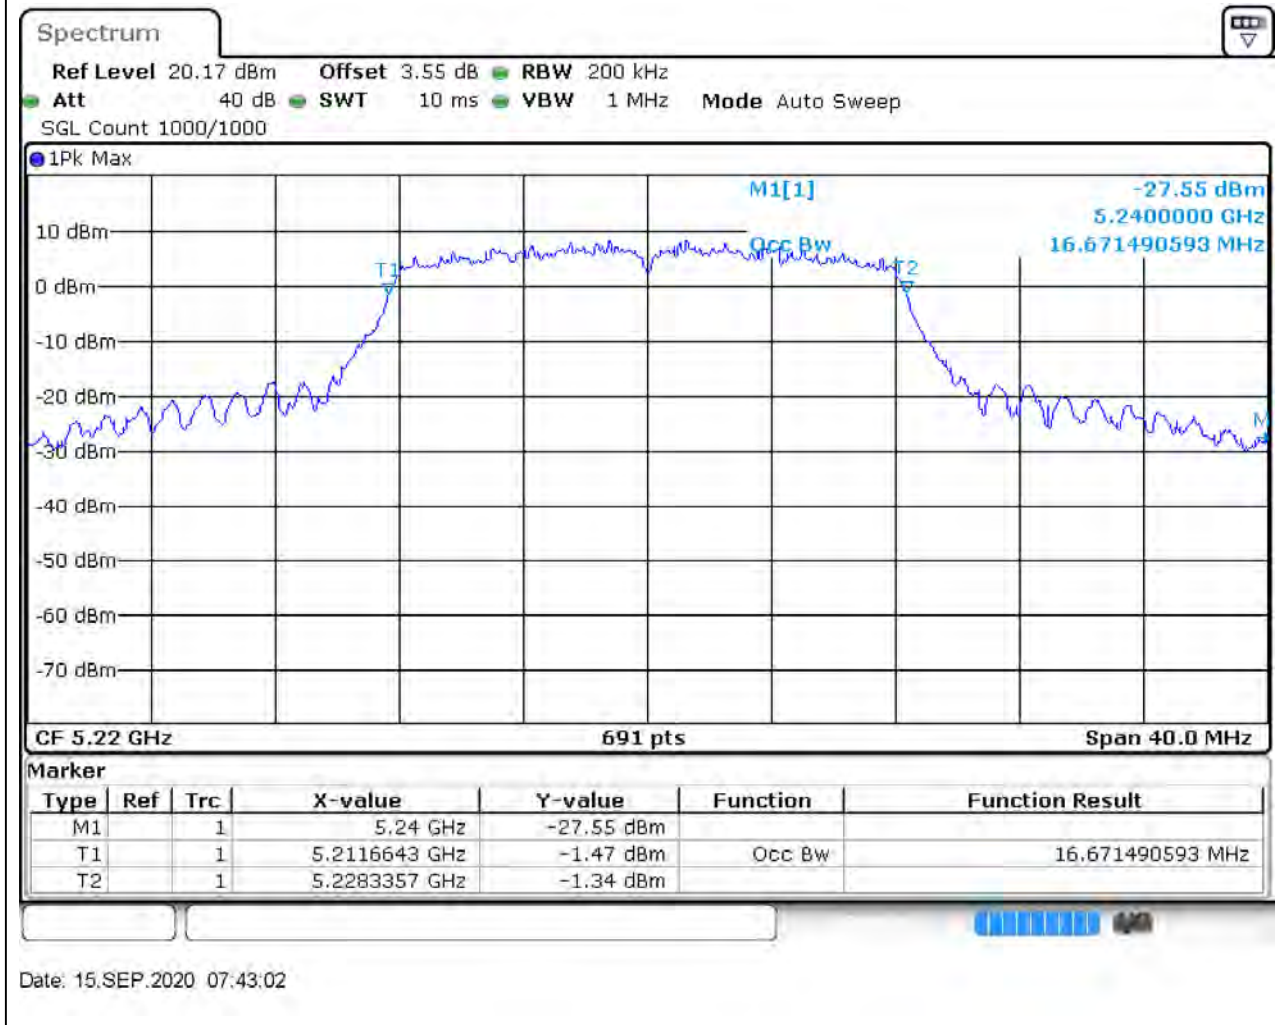

2. 802.11a_20M_U-NII-1_M

2.2. A.2.2-99% Bandwidth(NTNV)

Center Frequency (MHz)	OBW Power (%)	RBW (MHz)	Detector	Limit (MHz)	OBW (MHz)	Verdict
5220	99	0.2	Peak	0	16.671491	Unknown