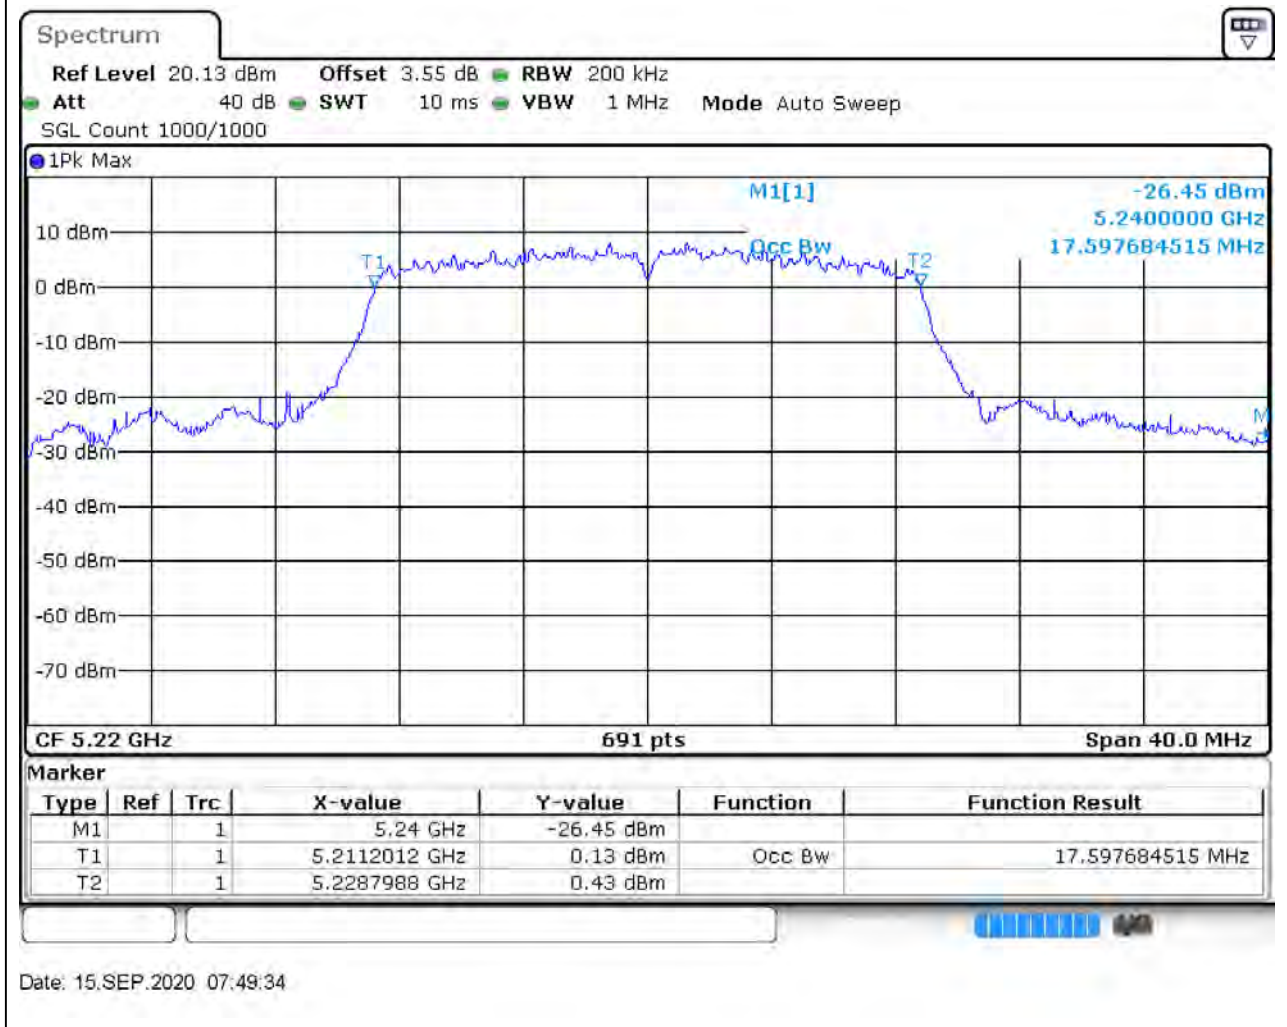

5. 802.11n_20M_U-NII-1_M

5.1. A.2.2-99% Bandwidth(NTNV)

Center Frequency (MHz)	OBW Power (%)	RBW (MHz)	Detector	Limit (MHz)	OBW (MHz)	Verdict
5220	99	0.2	Peak	0	17.597685	Unknown