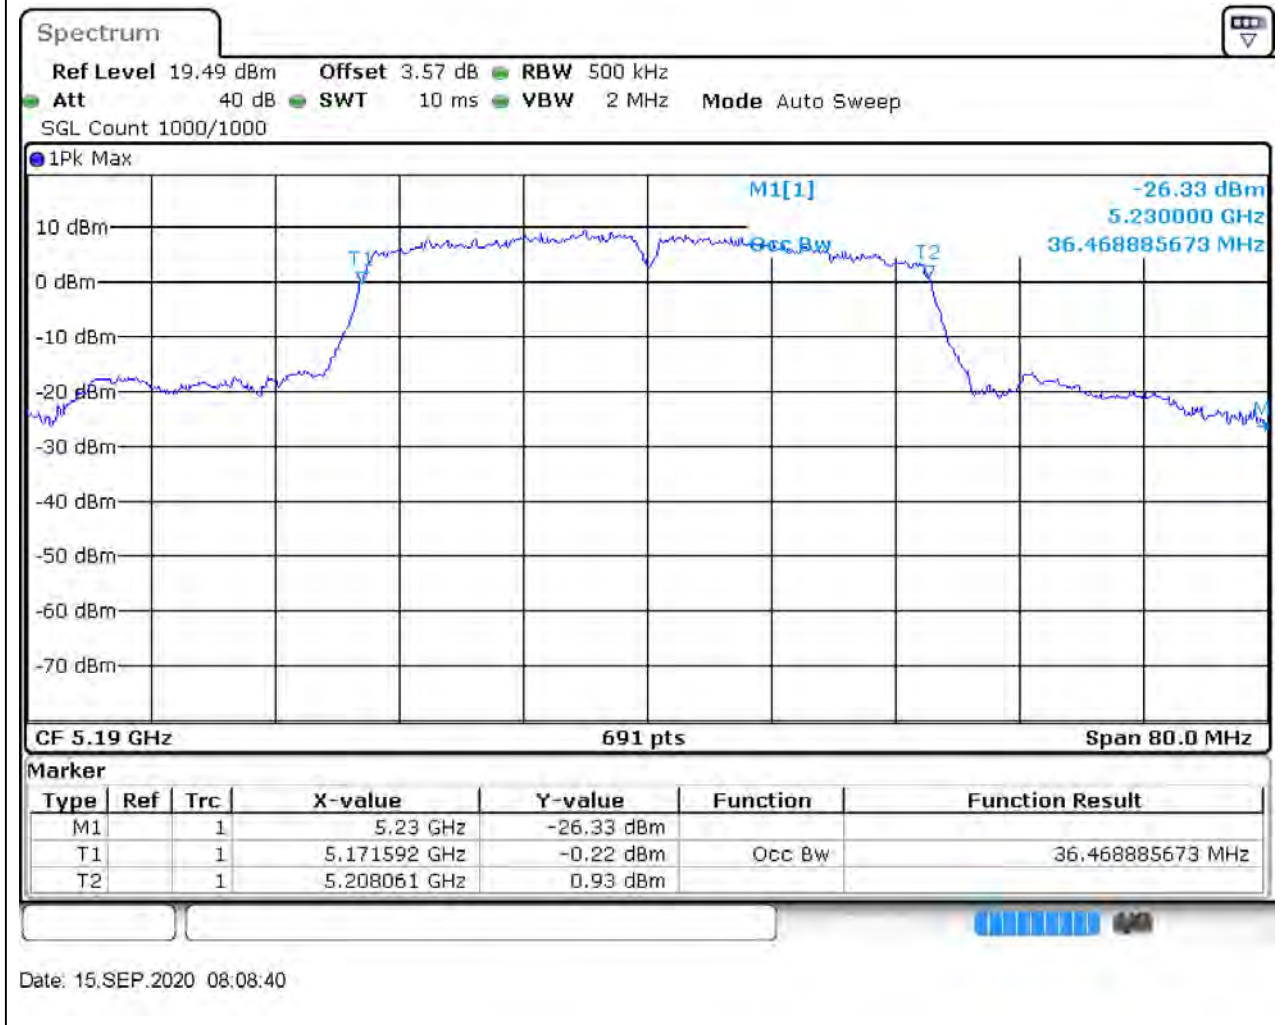

12. 802.11ac_40M_U-NII-1_L

12.1. A.2.2-99% Bandwidth(NTNV)

Center Frequency (MHz)	OBW Power (%)	RBW (MHz)	Detector	Limit (MHz)	OBW (MHz)	Verdict
5190	99	0.5	Peak	0	36.468886	Unknown