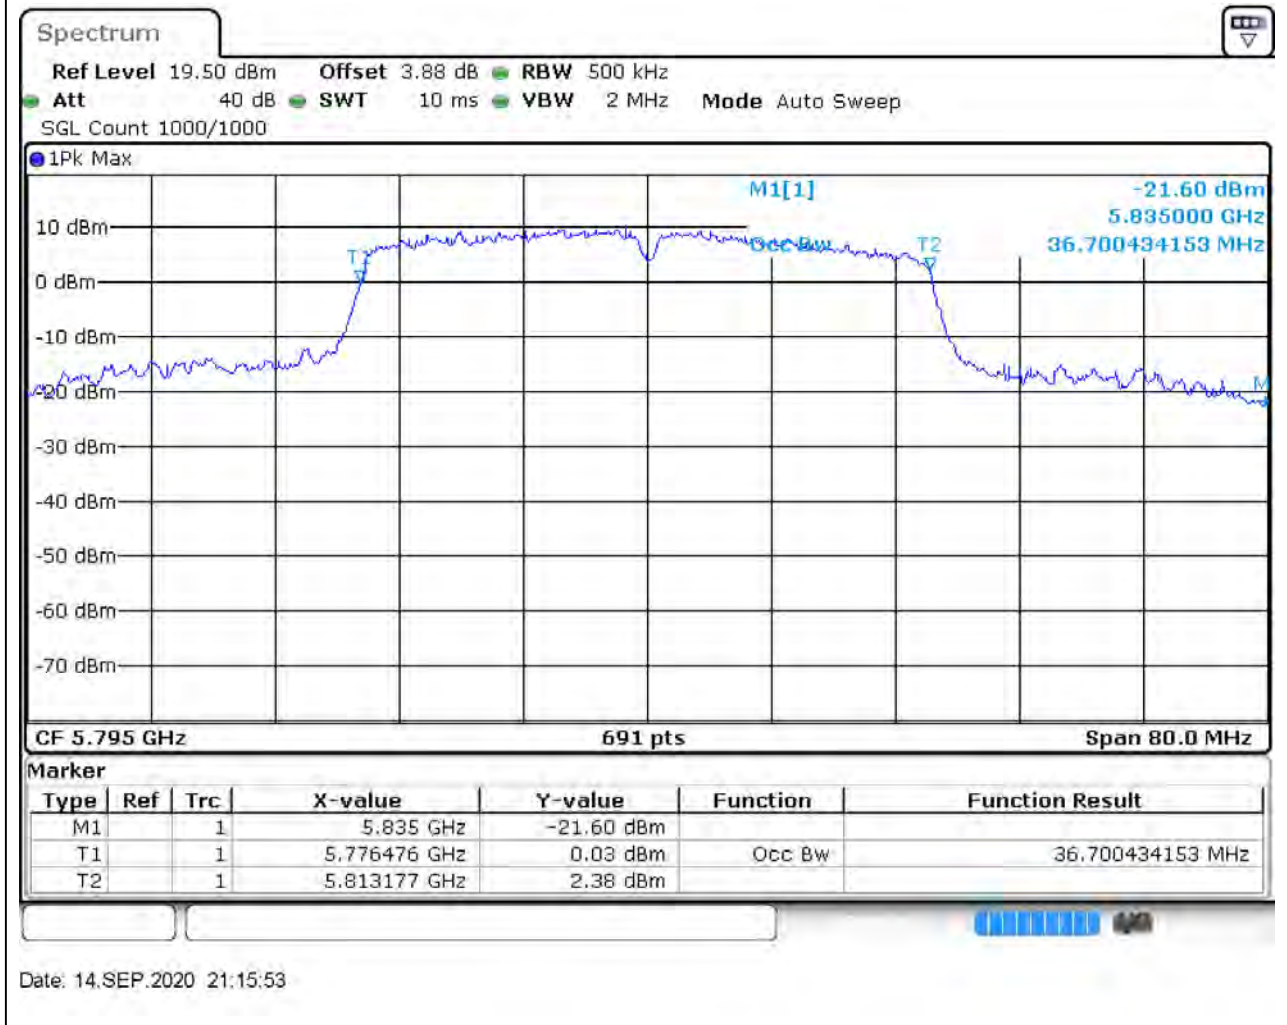

27. 802.11ac_40M_U-NII-3_H

27.1. A.2.2-99% Bandwidth(NTNV)

Center Frequency (MHz)	OBW Power (%)	RBW (MHz)	Detector	Limit (MHz)	OBW (MHz)	Verdict
5795	99	0.5	Peak	0	36.700434	Unknown