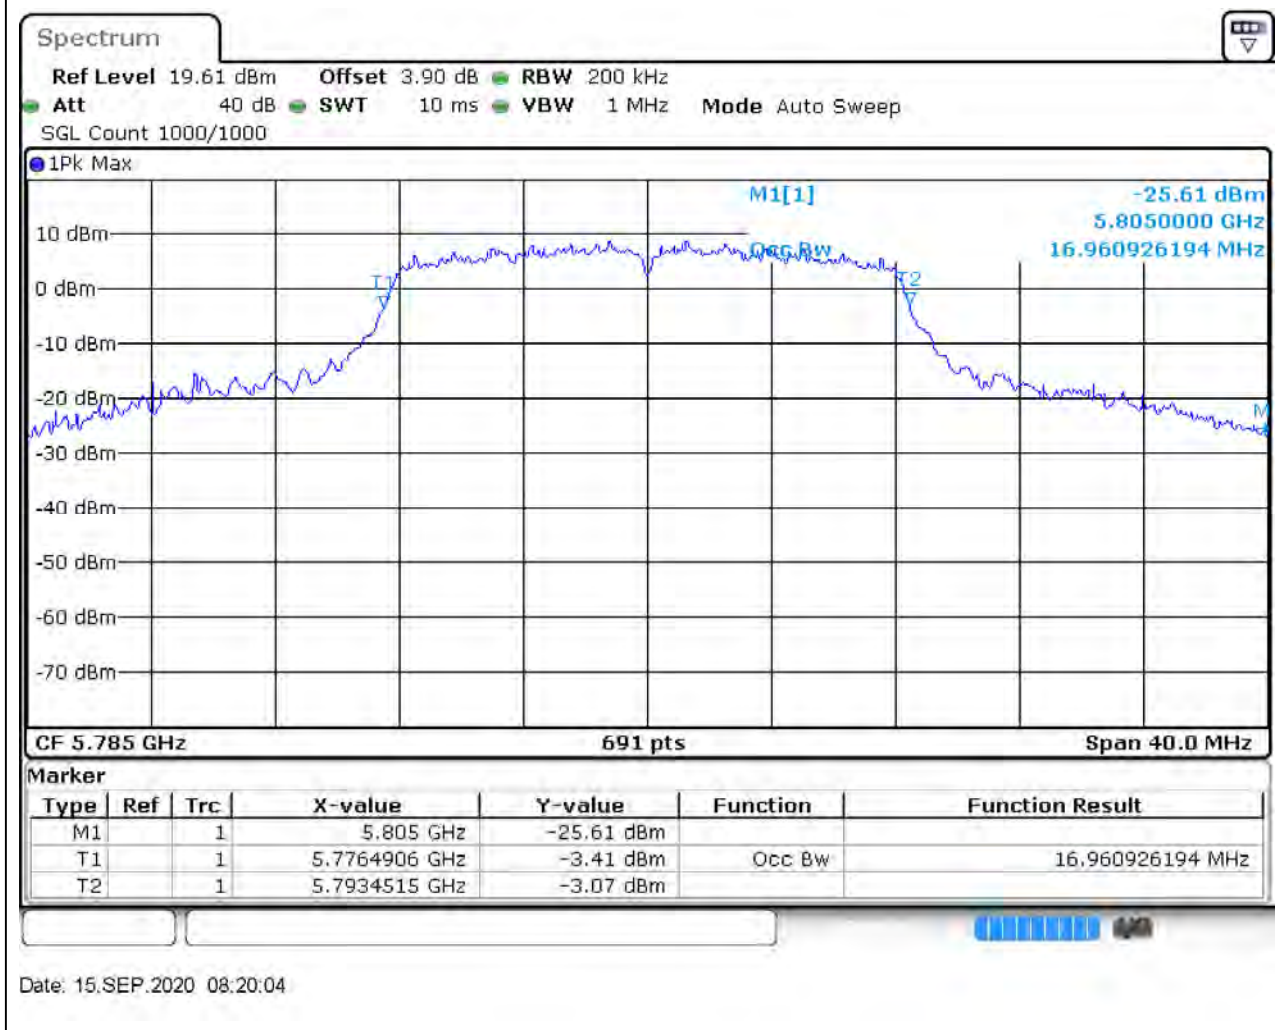

16. 802.11a_20M_U-NII-3_M

16.1. A.2.2-99% Bandwidth(NTNV)

Center Frequency (MHz)	OBW Power (%)	RBW (MHz)	Detector	Limit (MHz)	OBW (MHz)	Verdict
5785	99	0.2	Peak	0	16.960926	Unknown