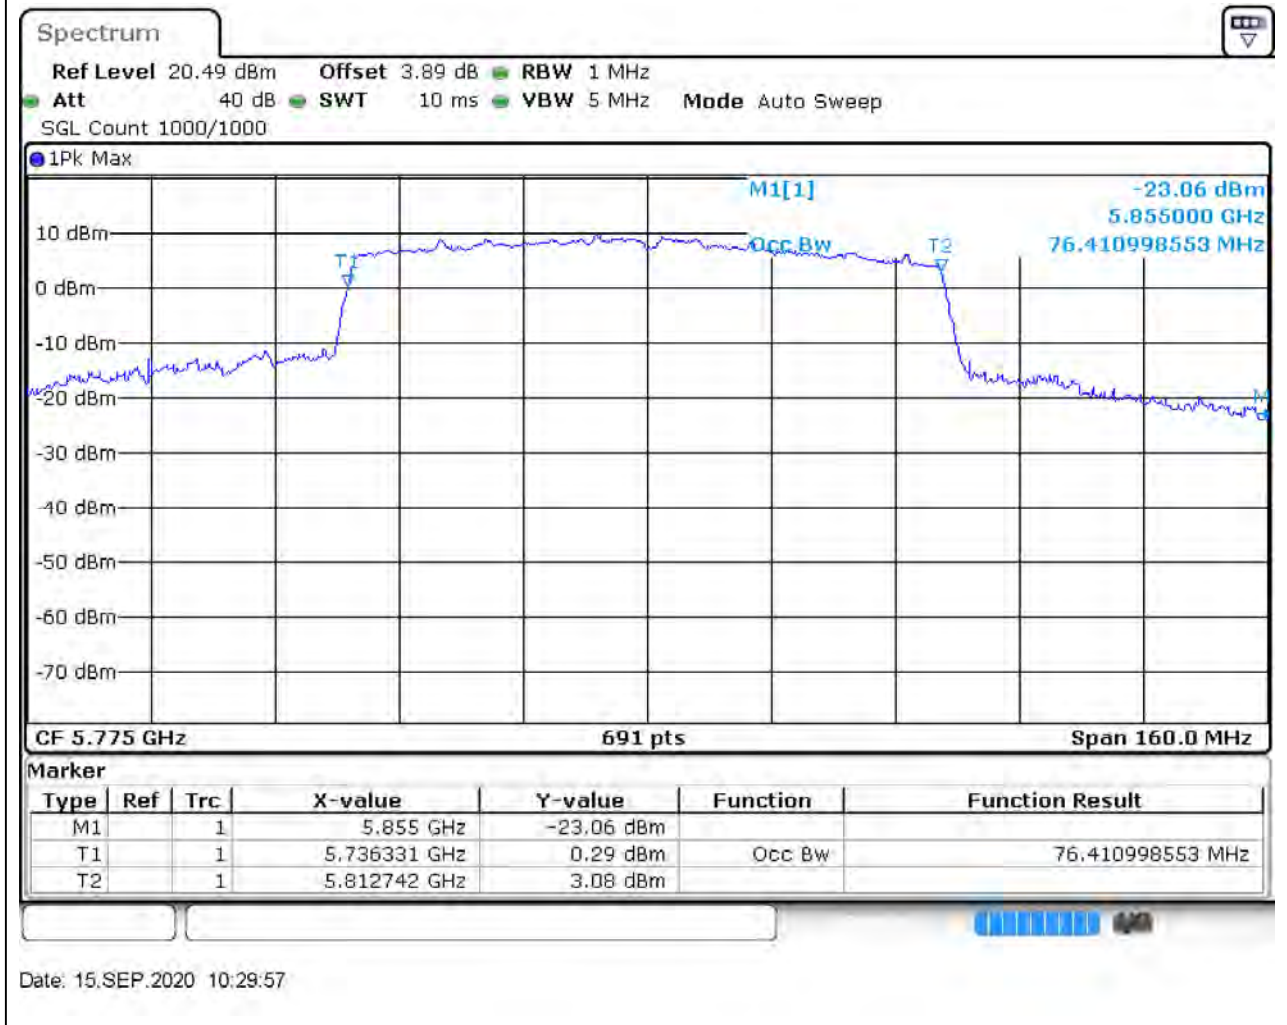

28. 802.11ac_80M_U-NII-3_M

28.1. A.2.2-99% Bandwidth(NTNV)

Center Frequency (MHz)	OBW Power (%)	RBW (MHz)	Detector	Limit (MHz)	OBW (MHz)	Verdict
5775	99	1	Peak	0	76.410999	Unknow