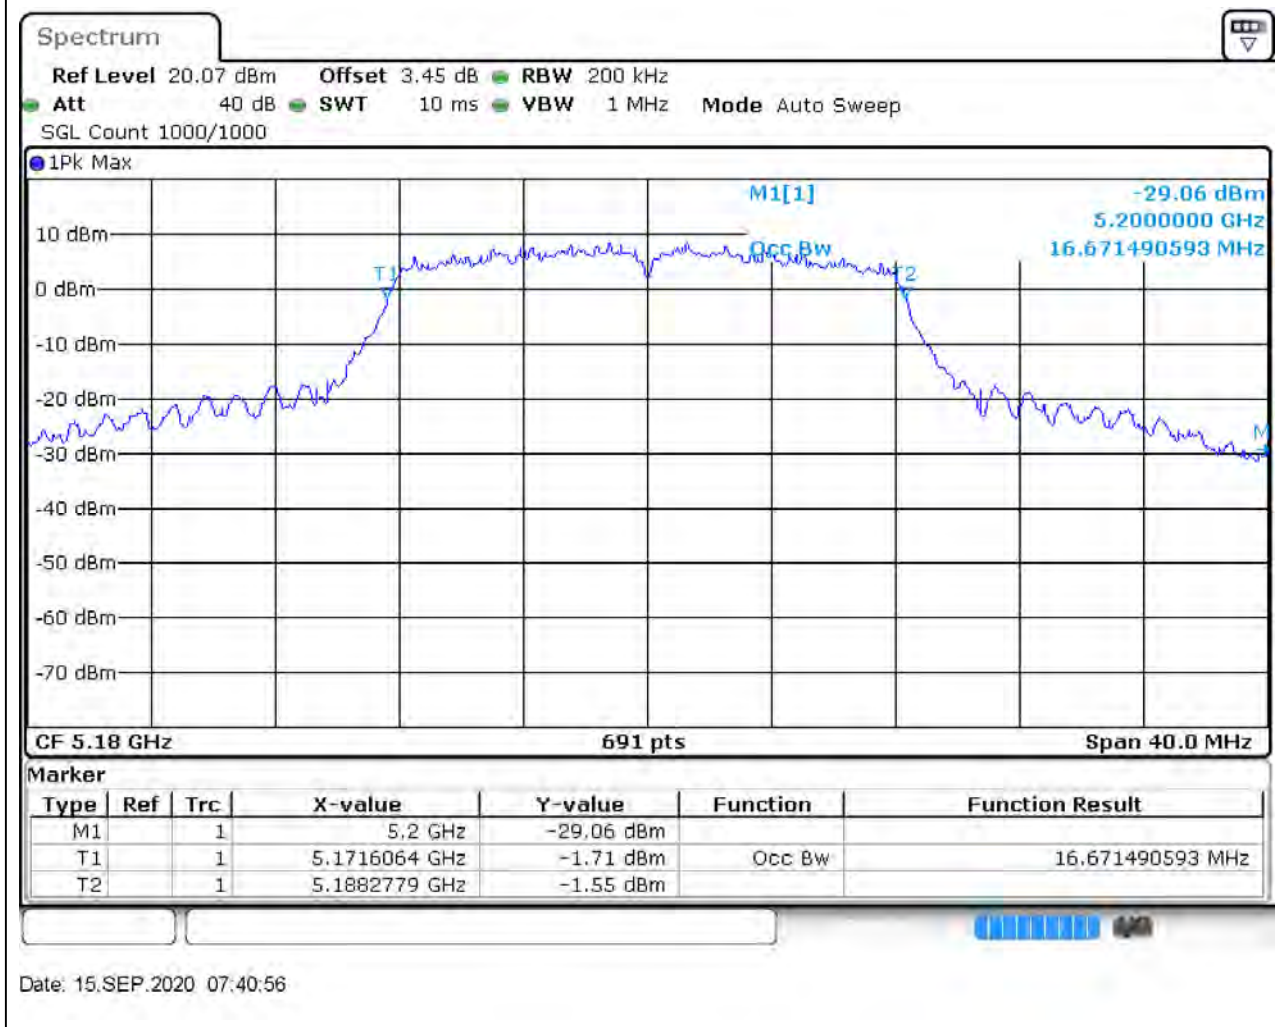

99% Bandwidth

Main Antenna

1. 802.11a_20M_U-NII-1_L

1.2. A.2.2-99% Bandwidth(NTNV)

Center Frequency (MHz)	OBW Power (%)	RBW (MHz)	Detector	Limit (MHz)	OBW (MHz)	Verdict
5180	99	0.2	Peak	0	16.671491	Unknown