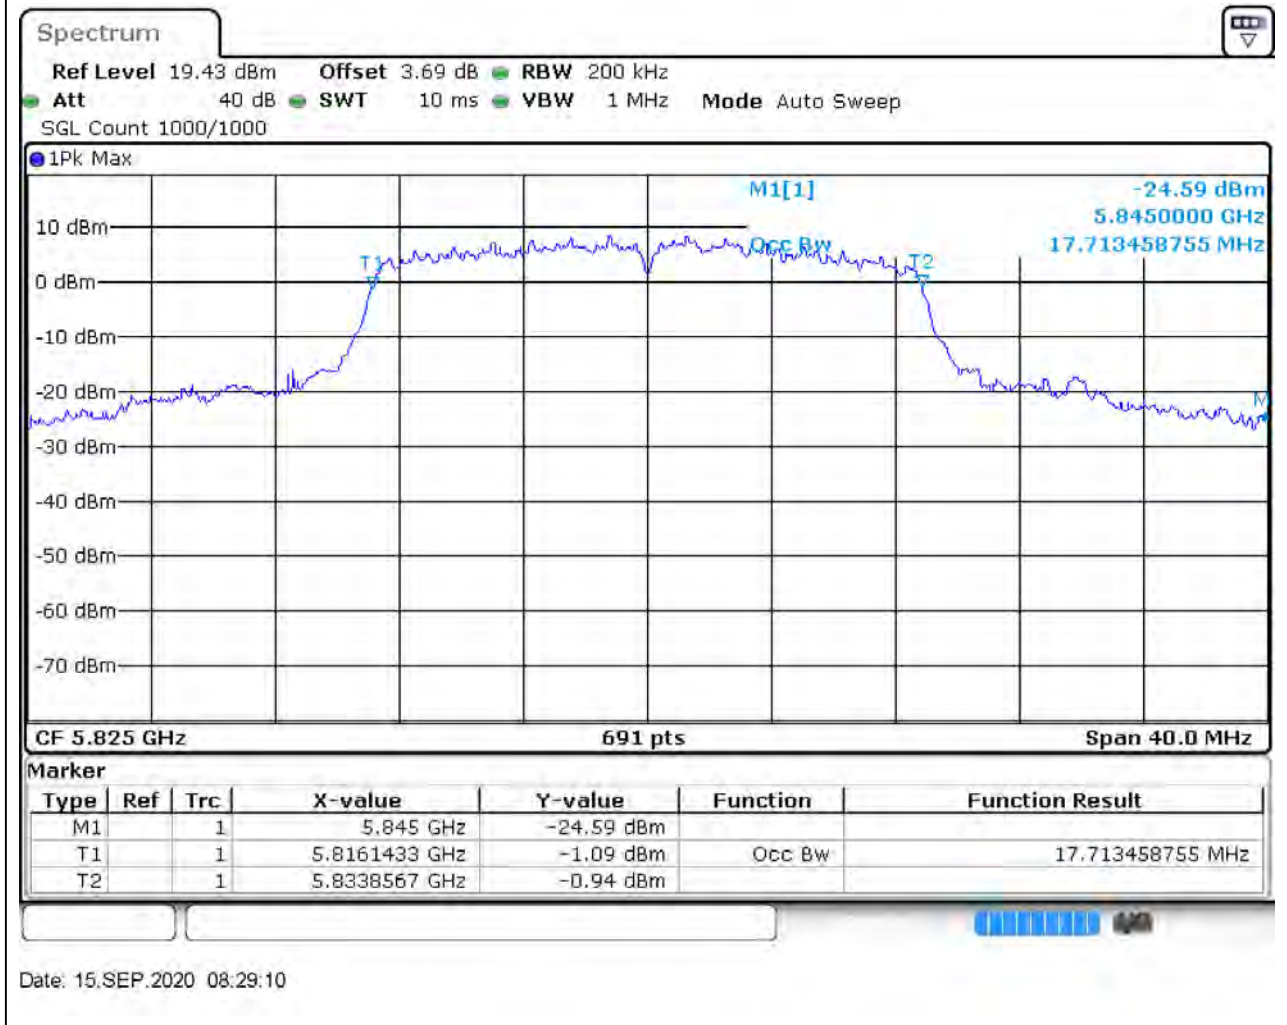

20. 802.11n_20M_U-NII-3_H

20.1. A.2.2-99% Bandwidth(NTNV)

Center Frequency (MHz)	OBW Power (%)	RBW (MHz)	Detector	Limit (MHz)	OBW (MHz)	Verdict
5825	99	0.2	Peak	0	17.713459	Unknown