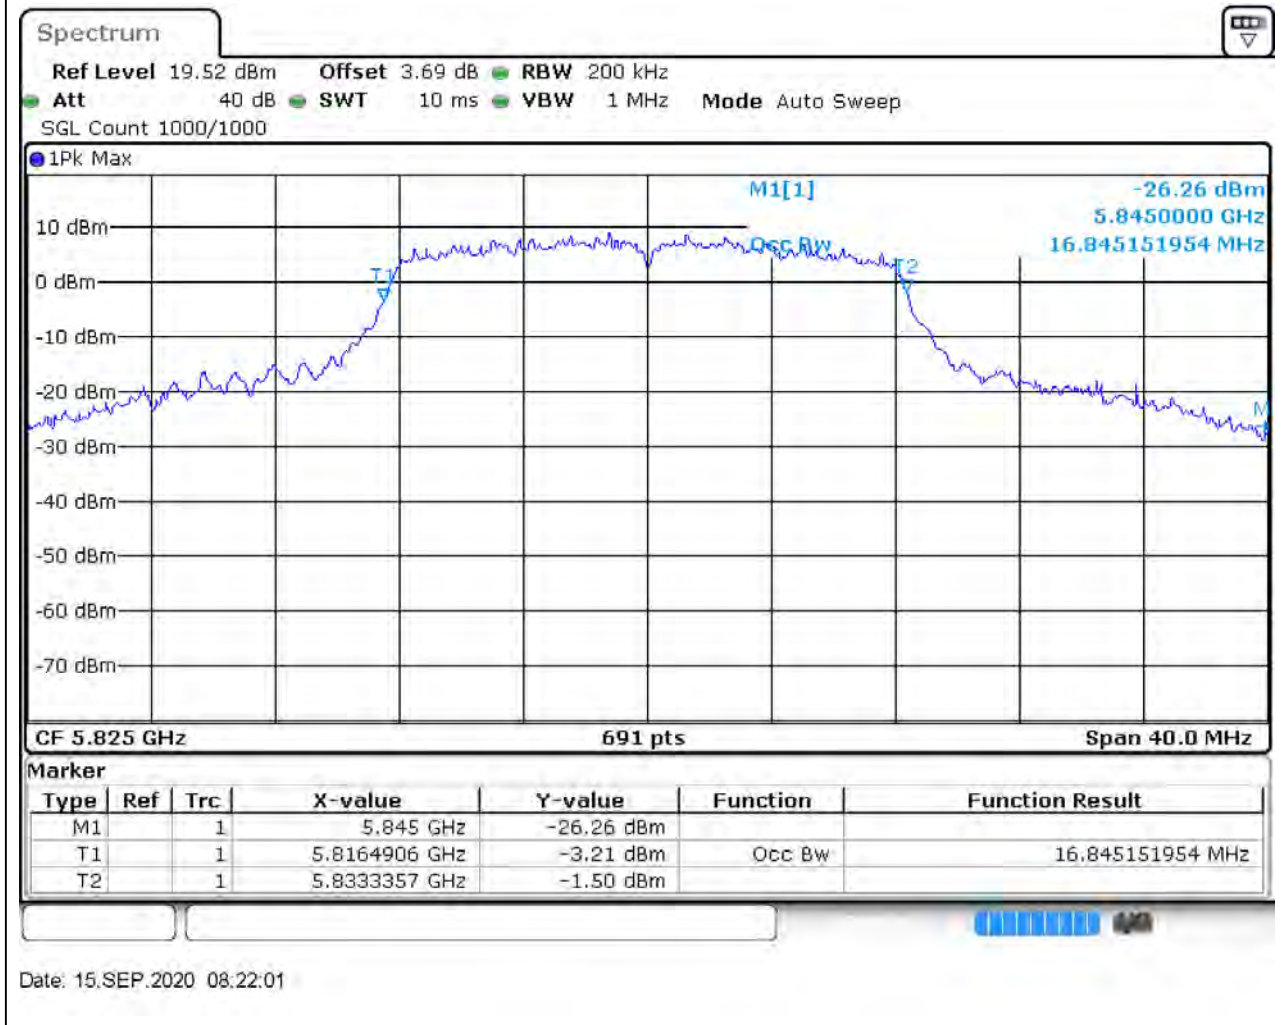

17. 802.11a_20M_U-NII-3_H

17.1. A.2.2-99% Bandwidth(NTNV)

Center Frequency (MHz)	OBW Power (%)	RBW (MHz)	Detector	Limit (MHz)	OBW (MHz)	Verdict
5825	99	0.2	Peak	0	16.845152	Unknown