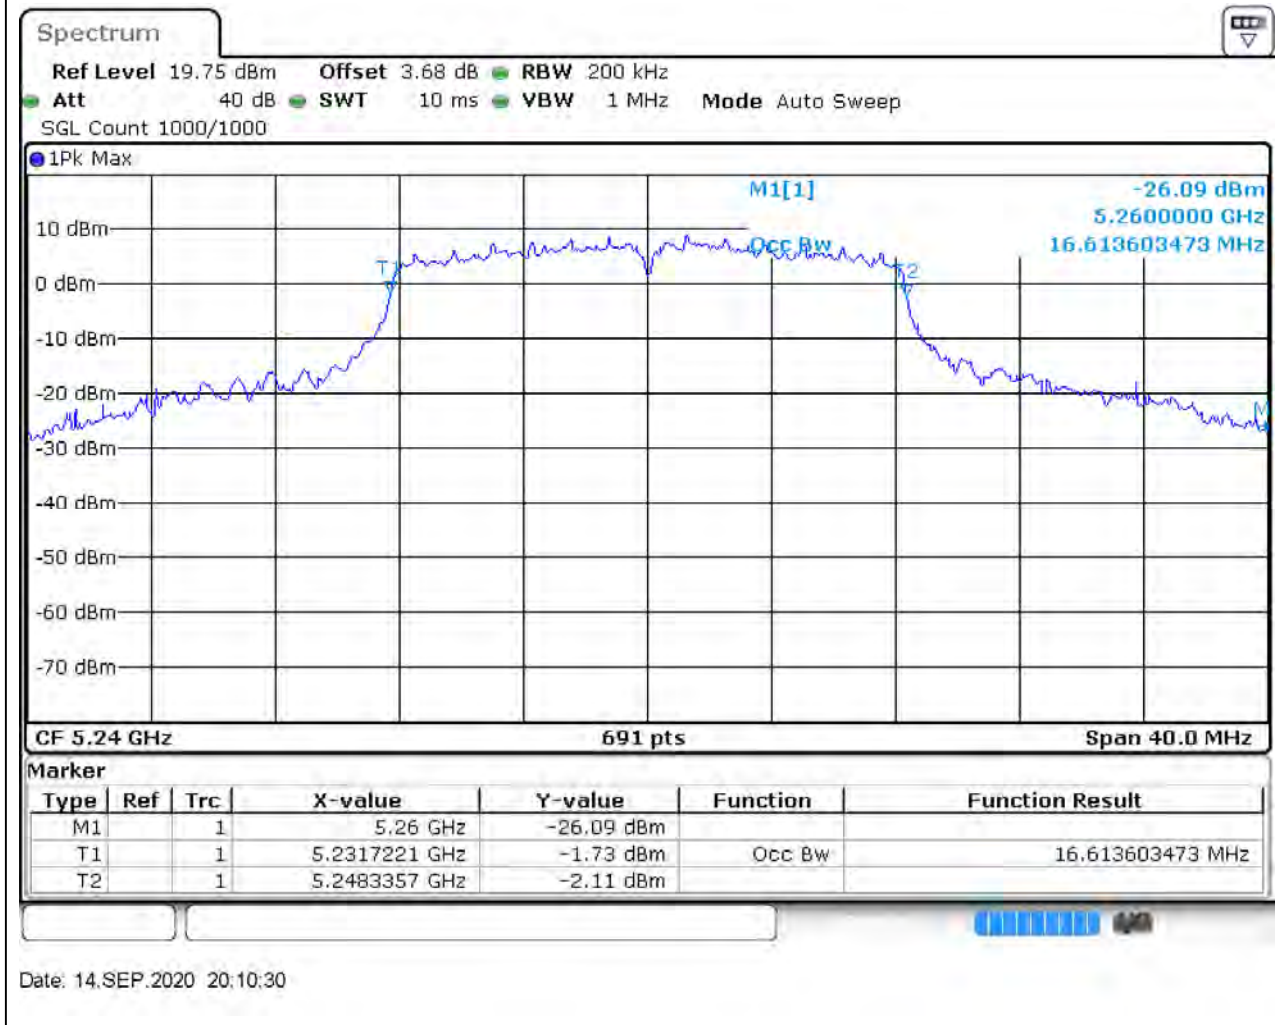

3. 802.11a_20M_U-NII-1_H

3.1. A.2.2-99% Bandwidth(NTNV)

Center Frequency (MHz)	OBW Power (%)	RBW (MHz)	Detector	Limit (MHz)	OBW (MHz)	Verdict
5240	99	0.2	Peak	0	16.613603	Unknown