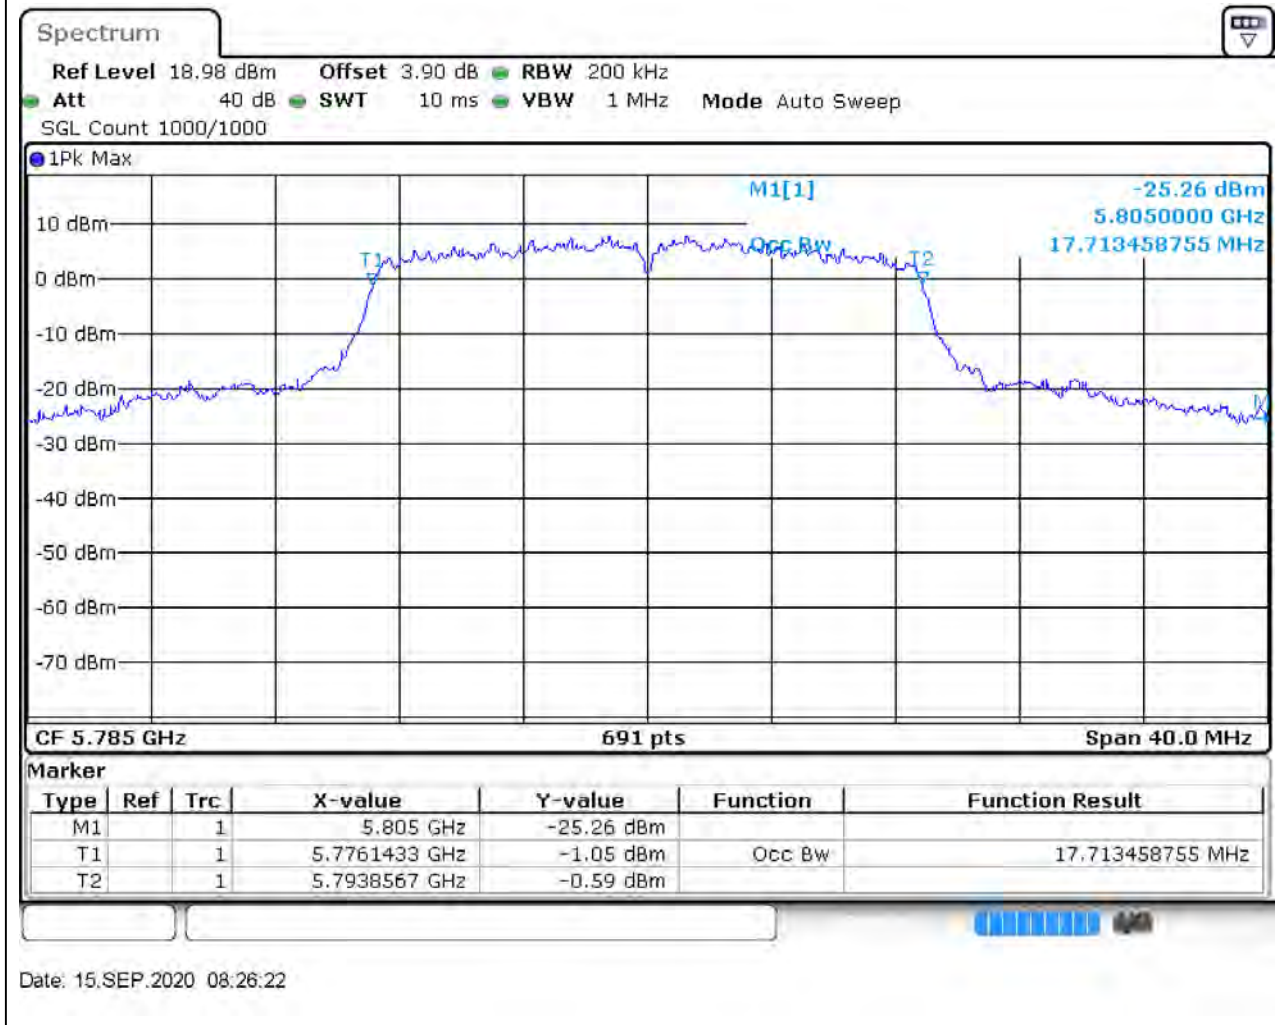

19. 802.11n_20M_U-NII-3_M

19.1. A.2.2-99% Bandwidth(NTNV)

Center Frequency (MHz)	OBW Power (%)	RBW (MHz)	Detector	Limit (MHz)	OBW (MHz)	Verdict
5785	99	0.2	Peak	0	17.713459	Unknown