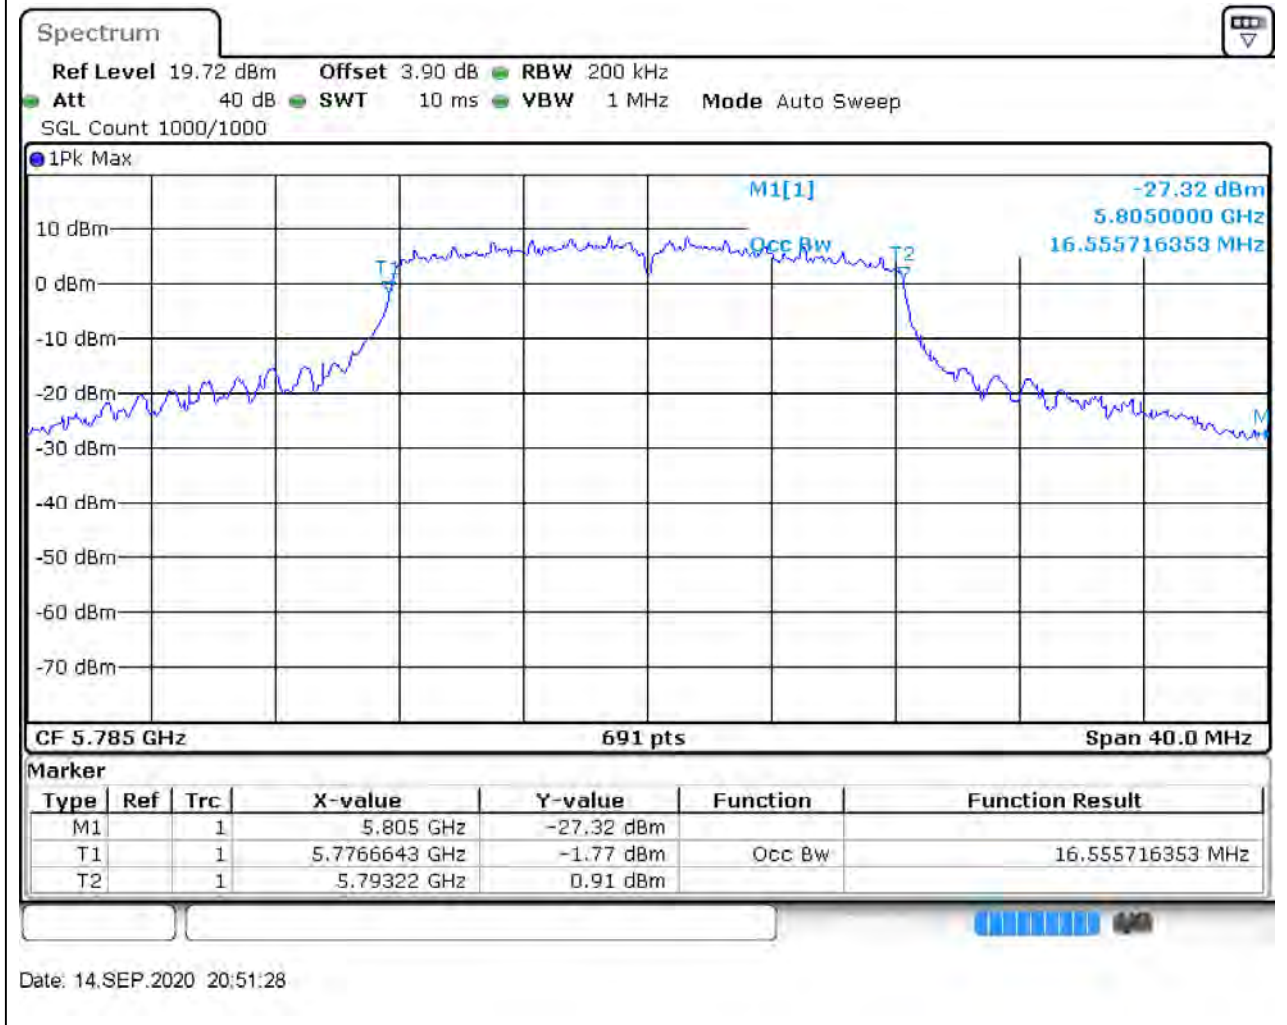

16. 802.11a_20M_U-NII-3_M

16.1. A.2.2-99% Bandwidth(NTNV)

Center Frequency (MHz)	OBW Power (%)	RBW (MHz)	Detector	Limit (MHz)	OBW (MHz)	Verdict
5785	99	0.2	Peak	0	16.555716	Unknown