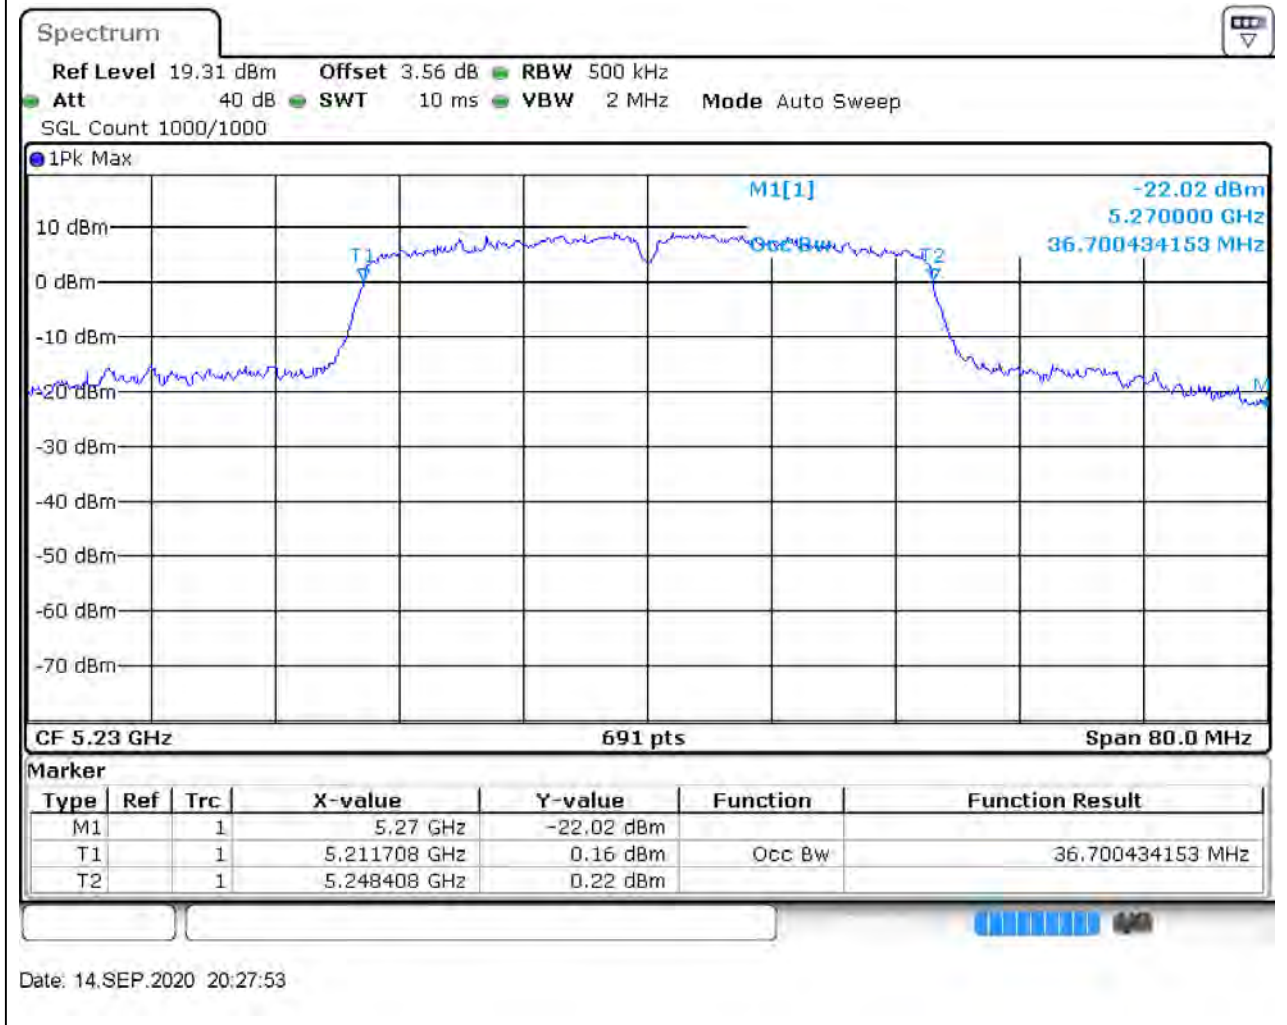

8. 802.11n_40M_U-NII-1_H

8.1. A.2.2-99% Bandwidth(NTNV)

Center Frequency (MHz)	OBW Power (%)	RBW (MHz)	Detector	Limit (MHz)	OBW (MHz)	Verdict
5230	99	0.5	Peak	0	36.700434	Unknown