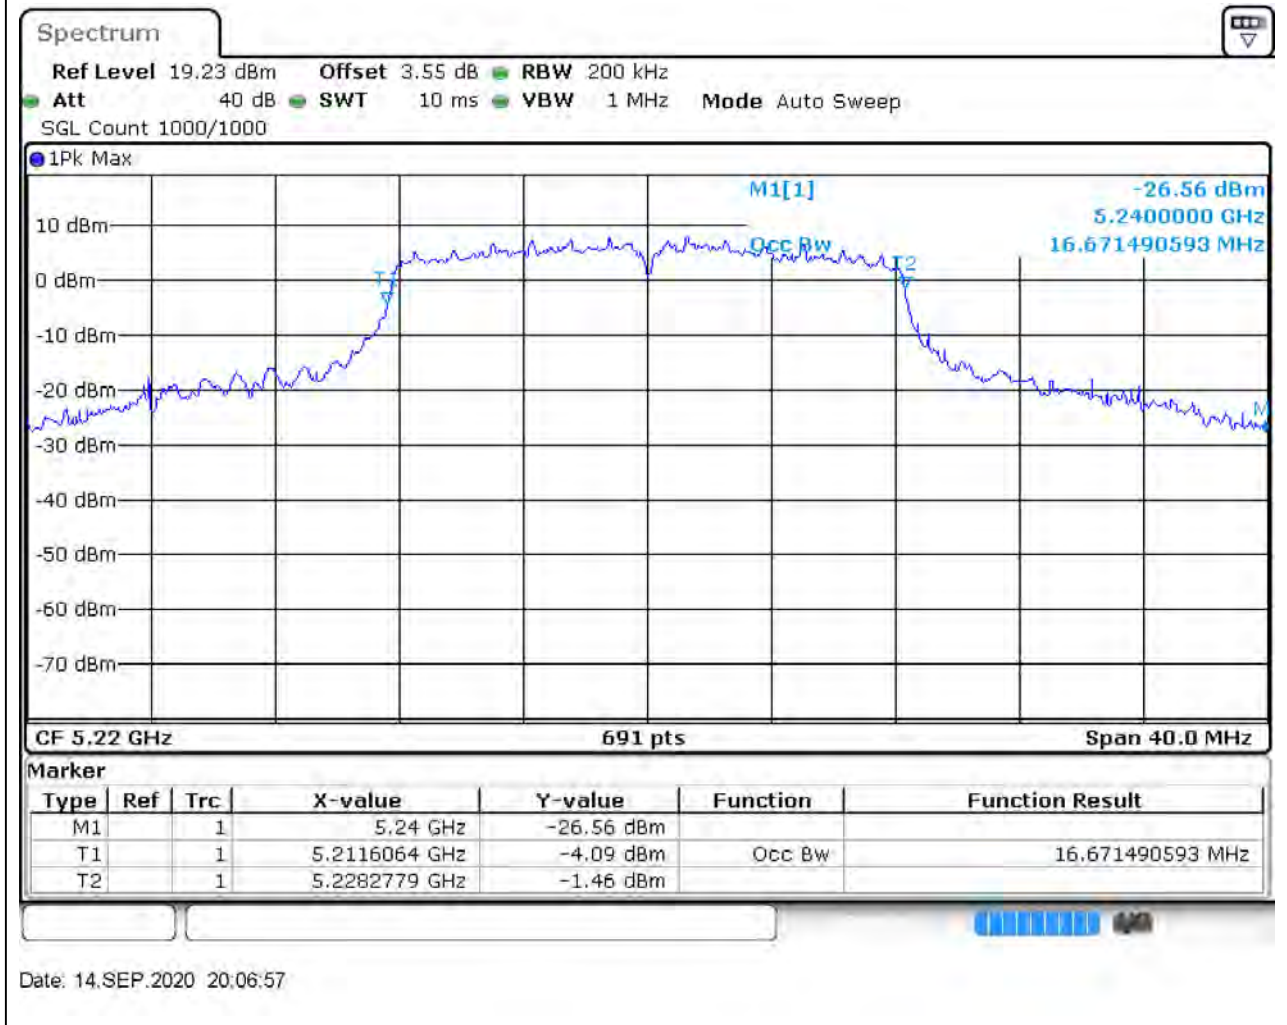

2. 802.11a_20M_U-NII-1_M

2.1. A.2.2-99% Bandwidth(NTNV)

Center Frequency (MHz)	OBW Power (%)	RBW (MHz)	Detector	Limit (MHz)	OBW (MHz)	Verdict
5220	99	0.2	Peak	0	16.671491	Unknown