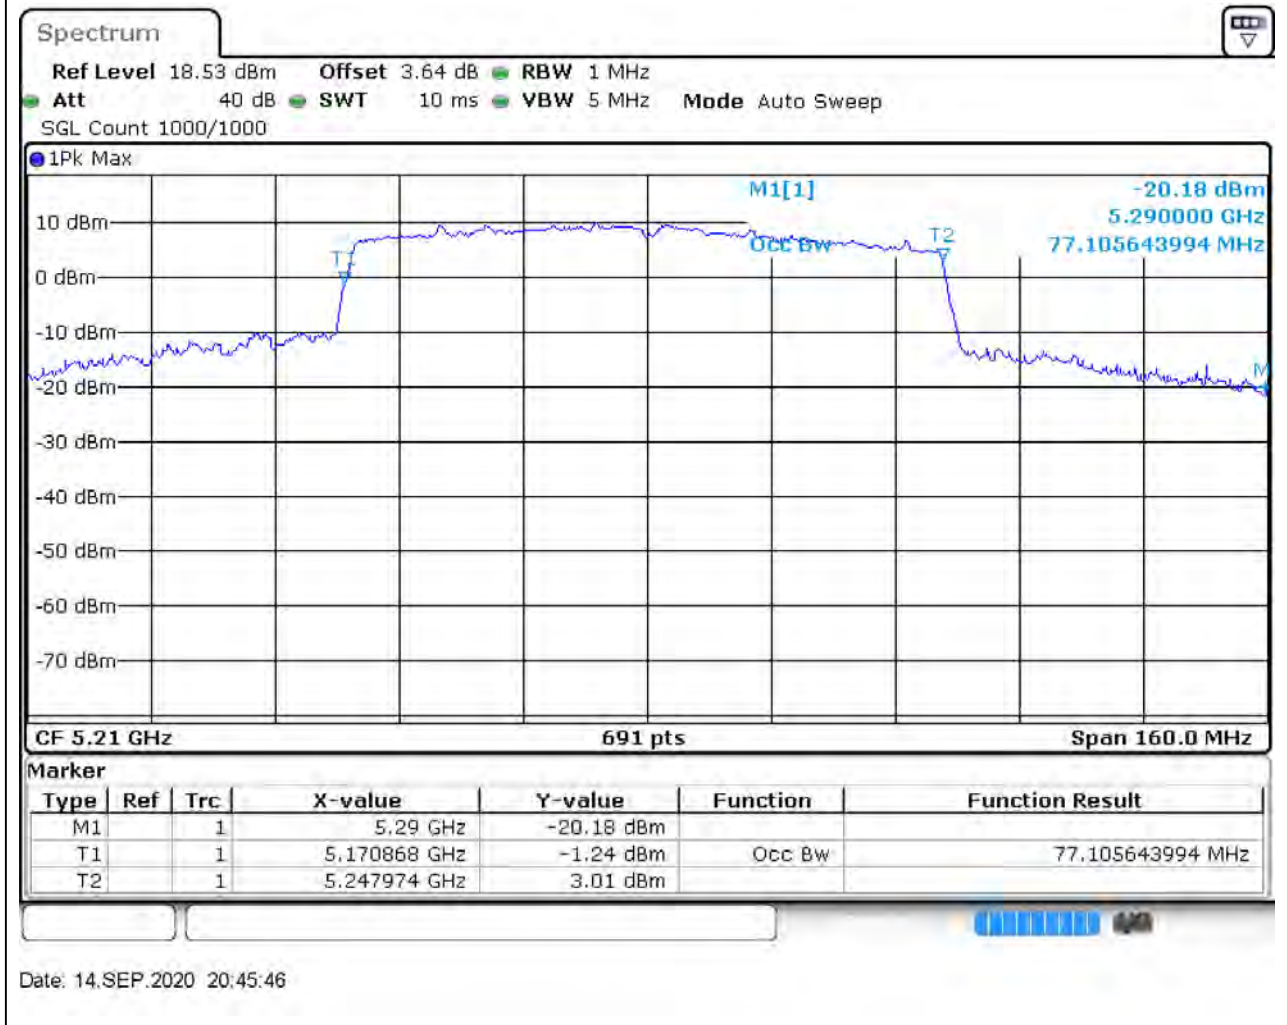

14. 802.11ac_80M_U-NII-1_M

14.1. A.2.2-99% Bandwidth(NTNV)

Center Frequency (MHz)	OBW Power (%)	RBW (MHz)	Detector	Limit (MHz)	OBW (MHz)	Verdict
5210	99	1	Peak	0	77.105644	Unknown