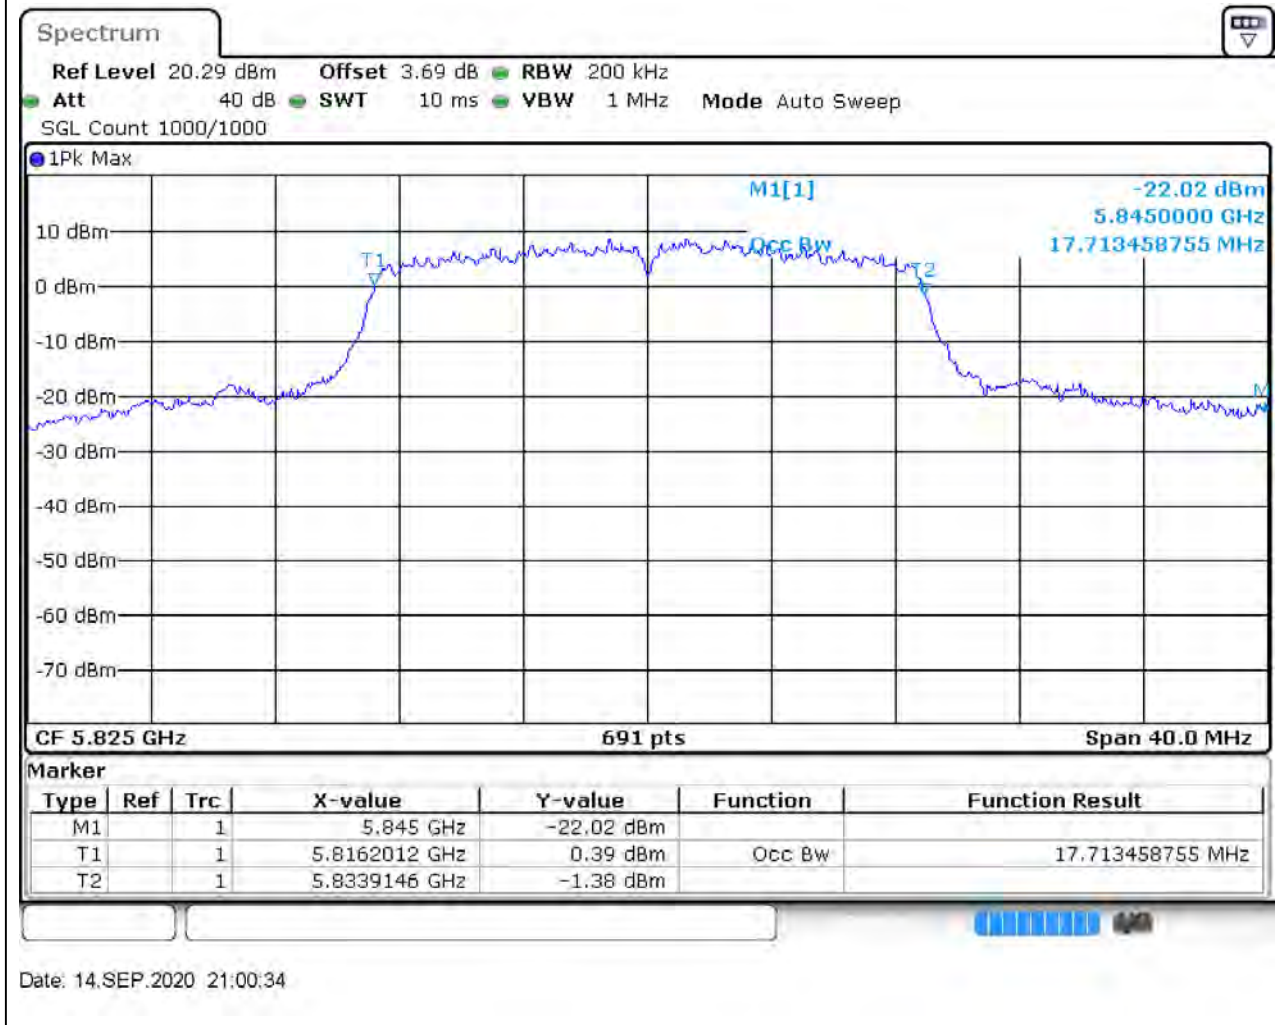

20. 802.11n_20M_U-NII-3_H

20.1. A.2.2-99% Bandwidth(NTNV)

Center Frequency (MHz)	OBW Power (%)	RBW (MHz)	Detector	Limit (MHz)	OBW (MHz)	Verdict
5825	99	0.2	Peak	0	17.713459	Unknown