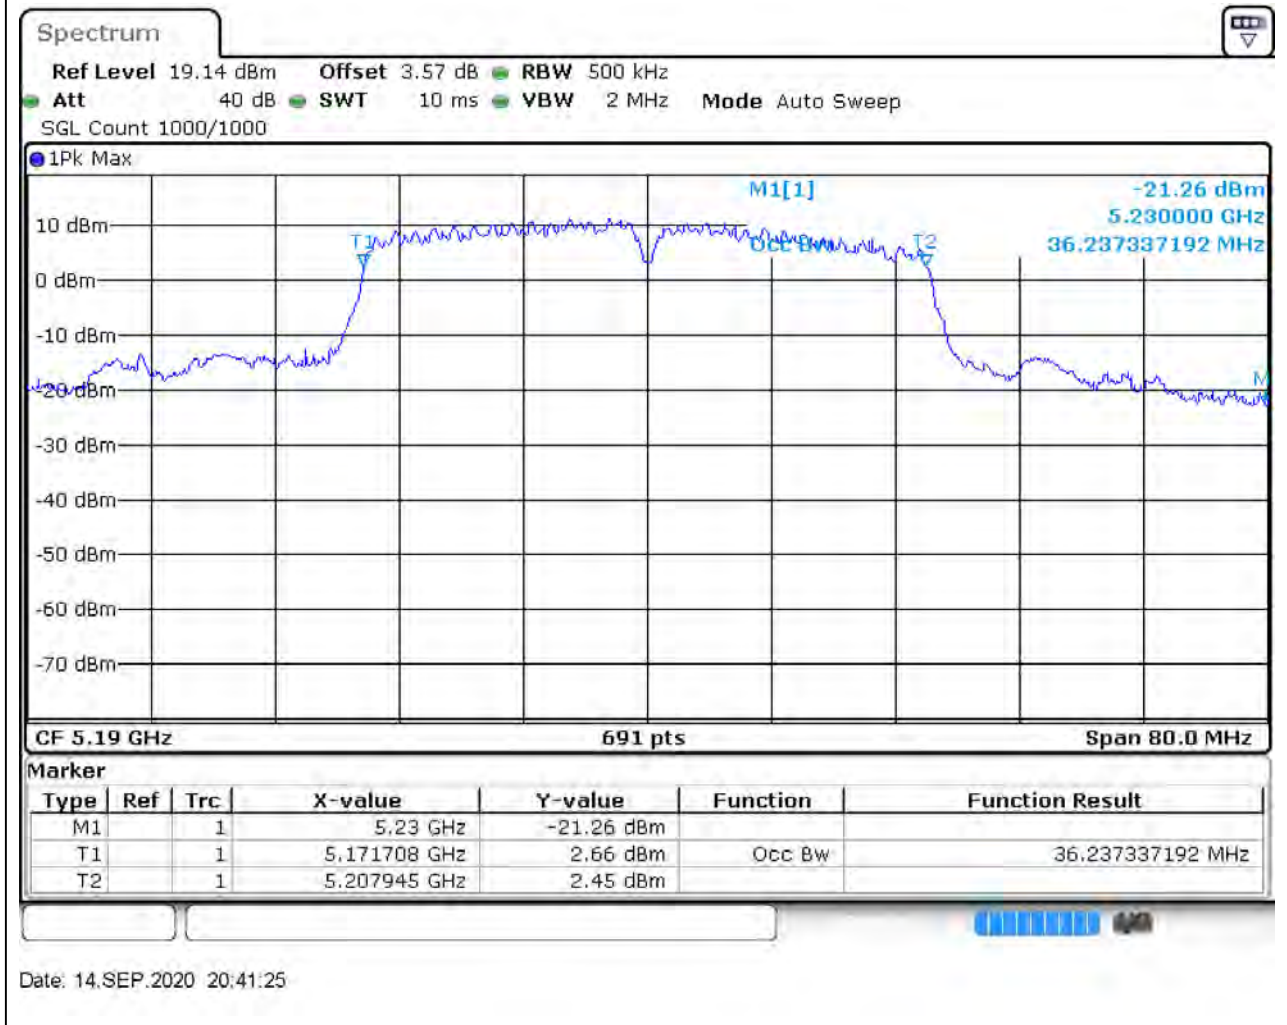

12. 802.11ac_40M_U-NII-1_L

12.1. A.2.2-99% Bandwidth(NTNV)

Center Frequency (MHz)	OBW Power (%)	RBW (MHz)	Detector	Limit (MHz)	OBW (MHz)	Verdict
5190	99	0.5	Peak	0	36.237337	Unknown