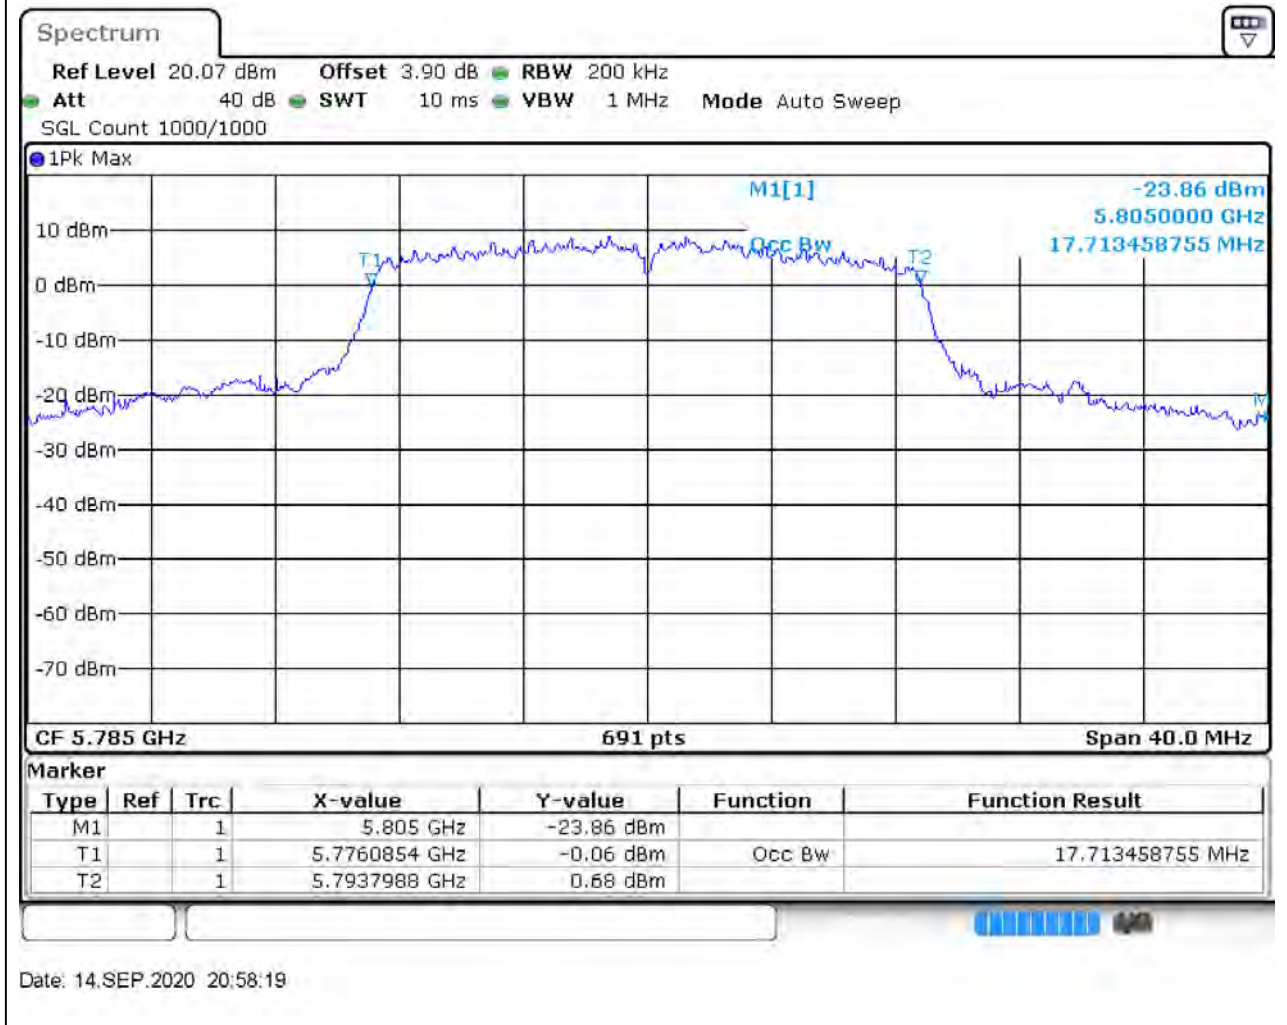

19. 802.11n_20M_U-NII-3_M

19.1. A.2.2-99% Bandwidth(NTNV)

Center Frequency (MHz)	OBW Power (%)	RBW (MHz)	Detector	Limit (MHz)	OBW (MHz)	Verdict
5785	99	0.2	Peak	0	17.713459	Unknown