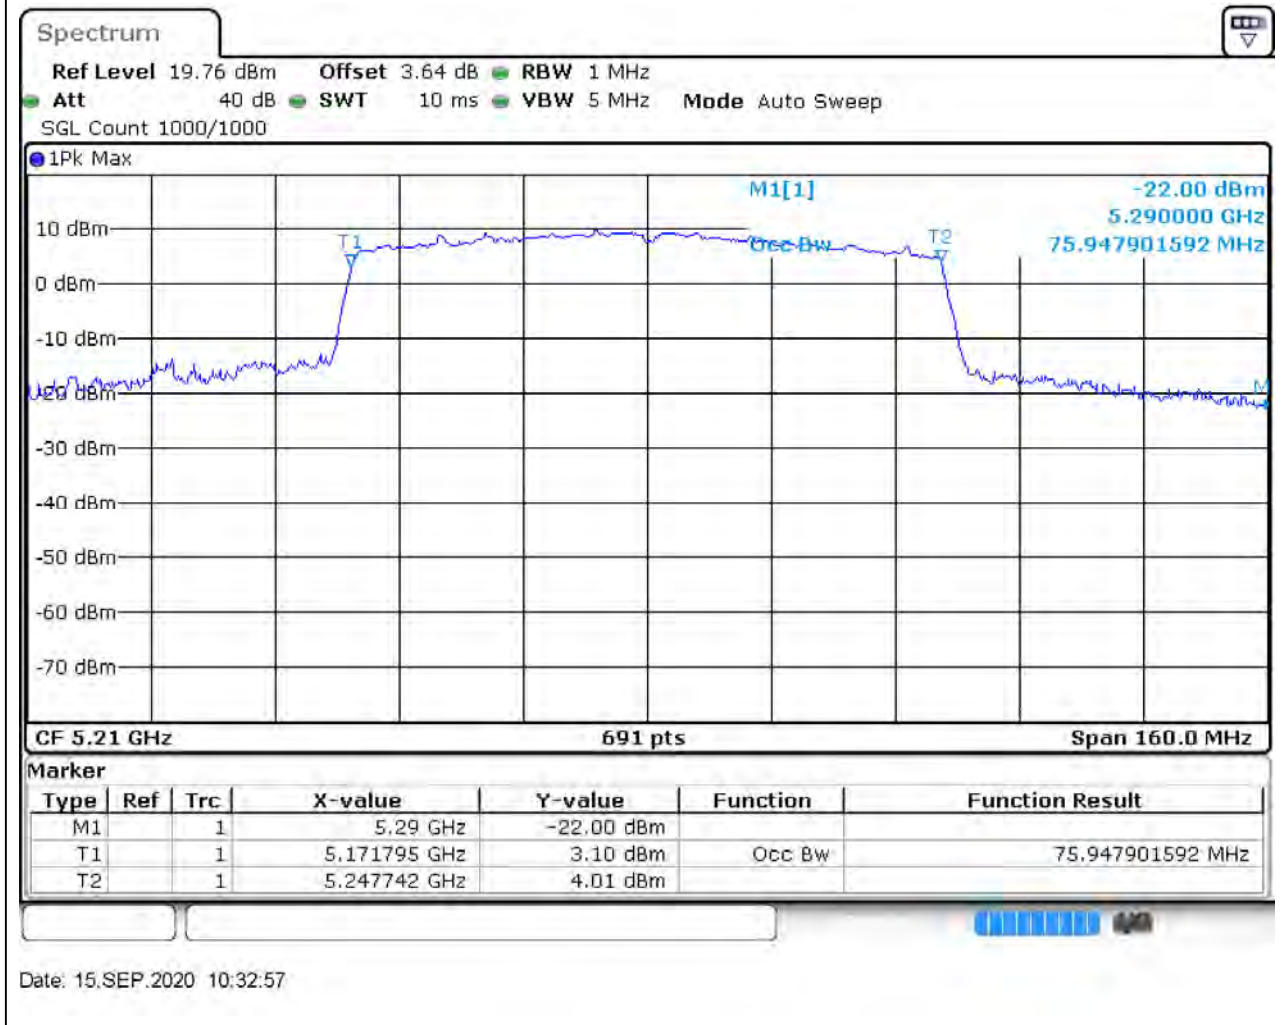

14. 802.11ac_80M_U-NII-1_M

14.2. A.2.2-99% Bandwidth(NTNV)

Center Frequency (MHz)	OBW Power (%)	RBW (MHz)	Detector	Limit (MHz)	OBW (MHz)	Verdict
5210	99	1	Peak	0	75.947902	Unknown