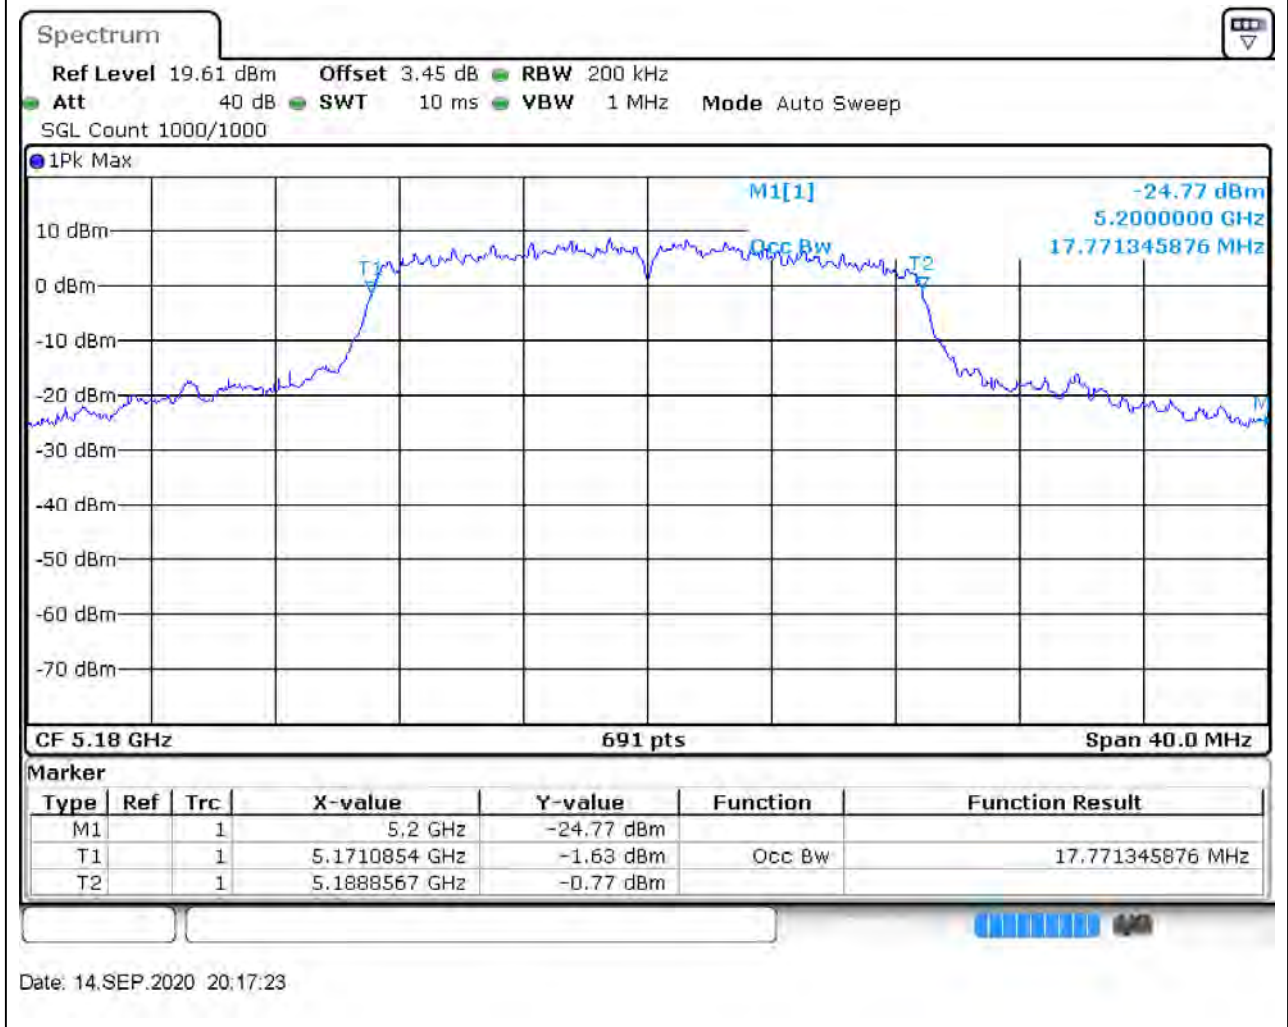

4. 802.11n_20M_U-NII-1_L

4.1. A.2.2-99% Bandwidth(NTNV)

Center Frequency (MHz)	OBW Power (%)	RBW (MHz)	Detector	Limit (MHz)	OBW (MHz)	Verdict
5180	99	0.2	Peak	0	17.771346	Unknown