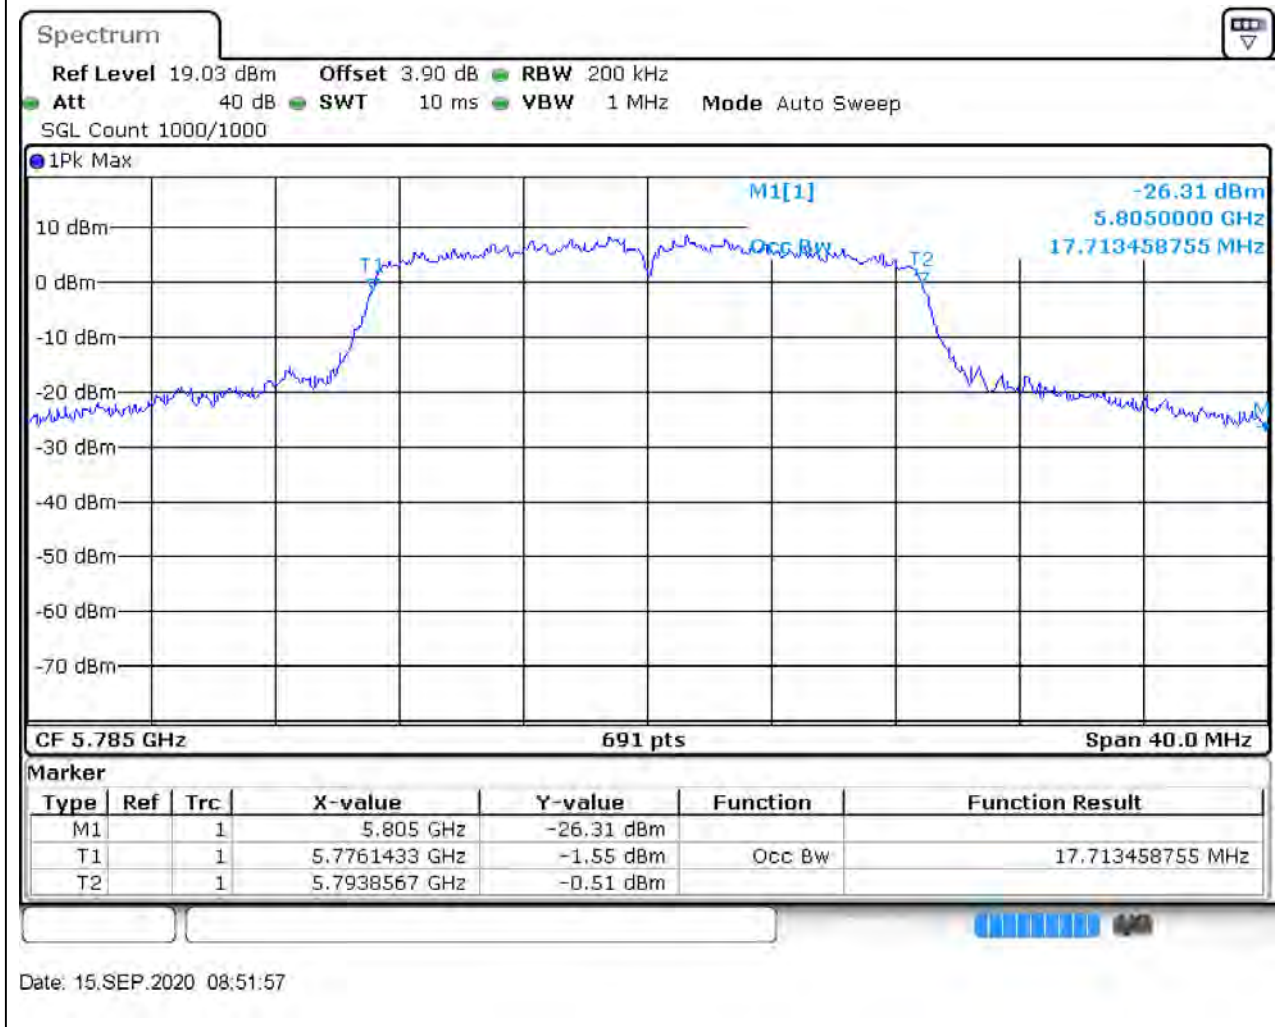

24. 802.11ac_20M_U-NII-3_M

24.1. A.2.2-99% Bandwidth(NTNV)

Center Frequency (MHz)	OBW Power (%)	RBW (MHz)	Detector	Limit (MHz)	OBW (MHz)	Verdict
5785	99	0.2	Peak	0	17.713459	Unknown