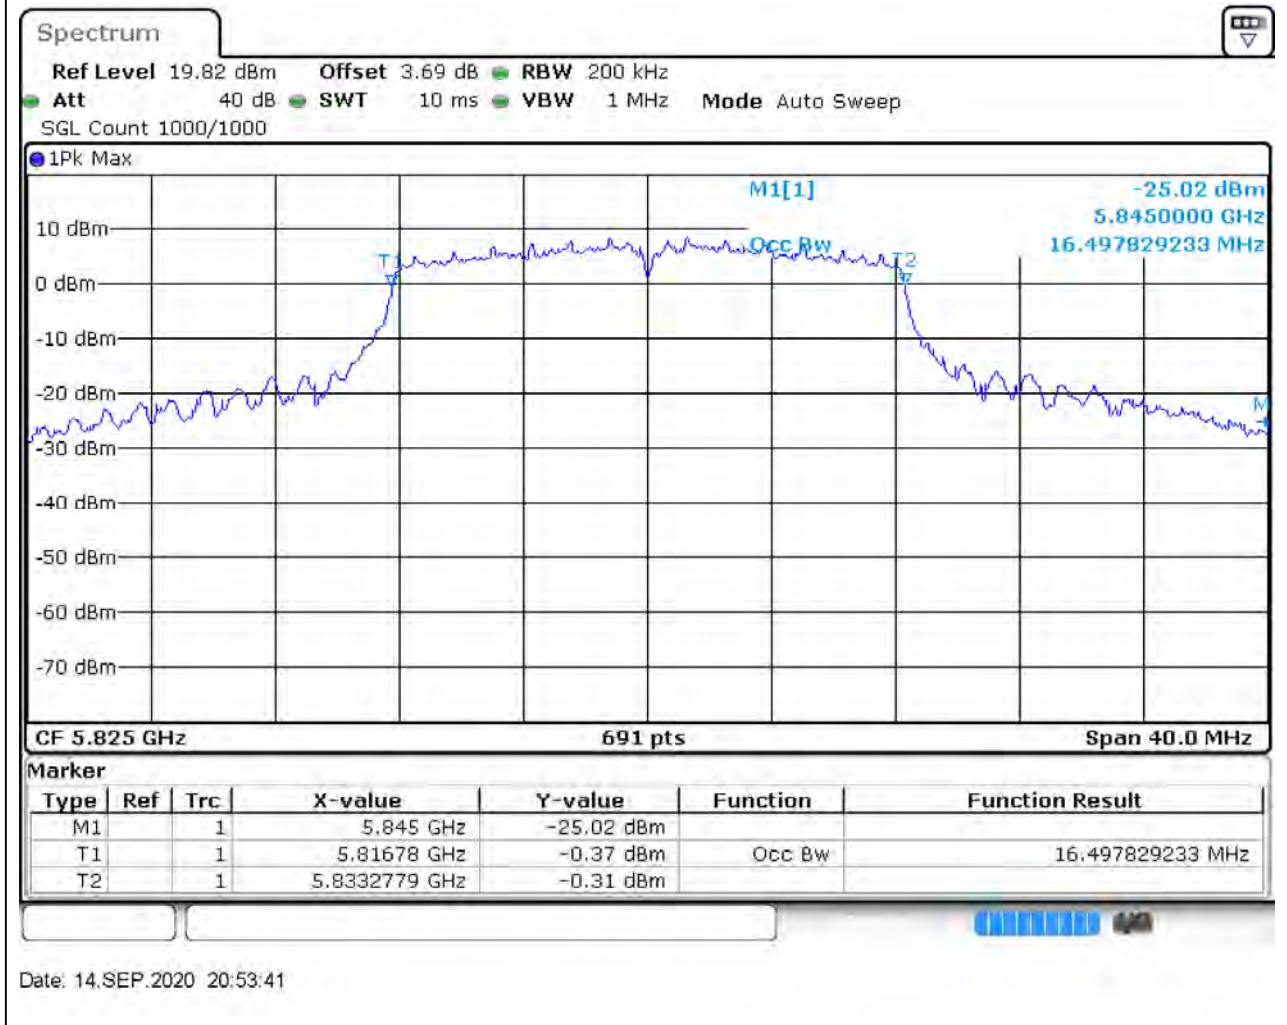

17. 802.11a_20M_U-NII-3_H

17.1. A.2.2-99% Bandwidth(NTNV)

Center Frequency (MHz)	OBW Power (%)	RBW (MHz)	Detector	Limit (MHz)	OBW (MHz)	Verdict
5825	99	0.2	Peak	0	16.497829	Unknown