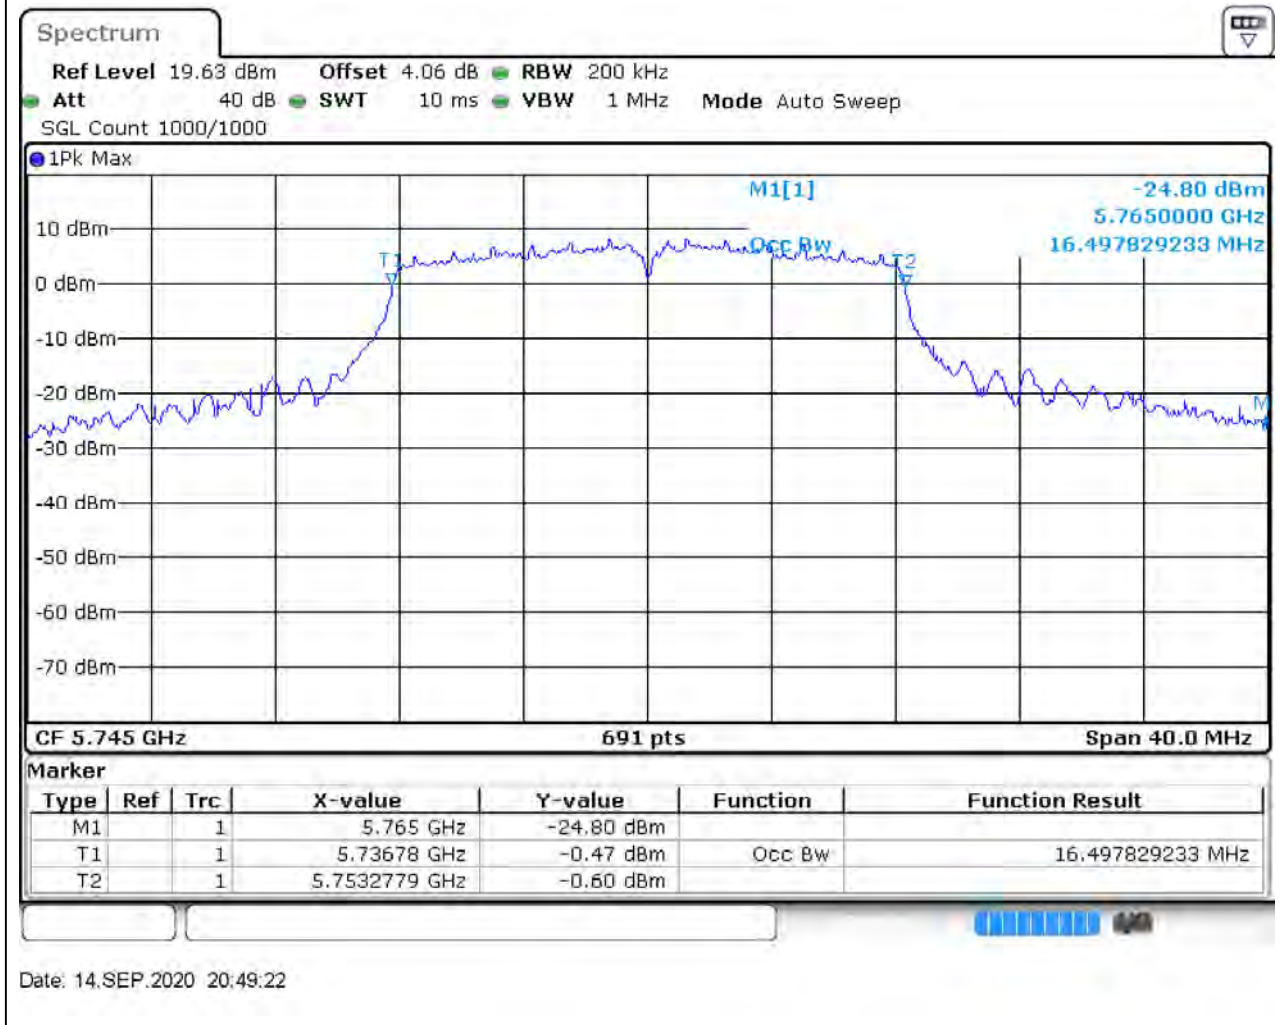

15. 802.11a_20M_U-NII-3_L

15.1. A.2.2-99% Bandwidth(NTNV)

Center Frequency (MHz)	OBW Power (%)	RBW (MHz)	Detector	Limit (MHz)	OBW (MHz)	Verdict
5745	99	0.2	Peak	0	16.497829	Unknown