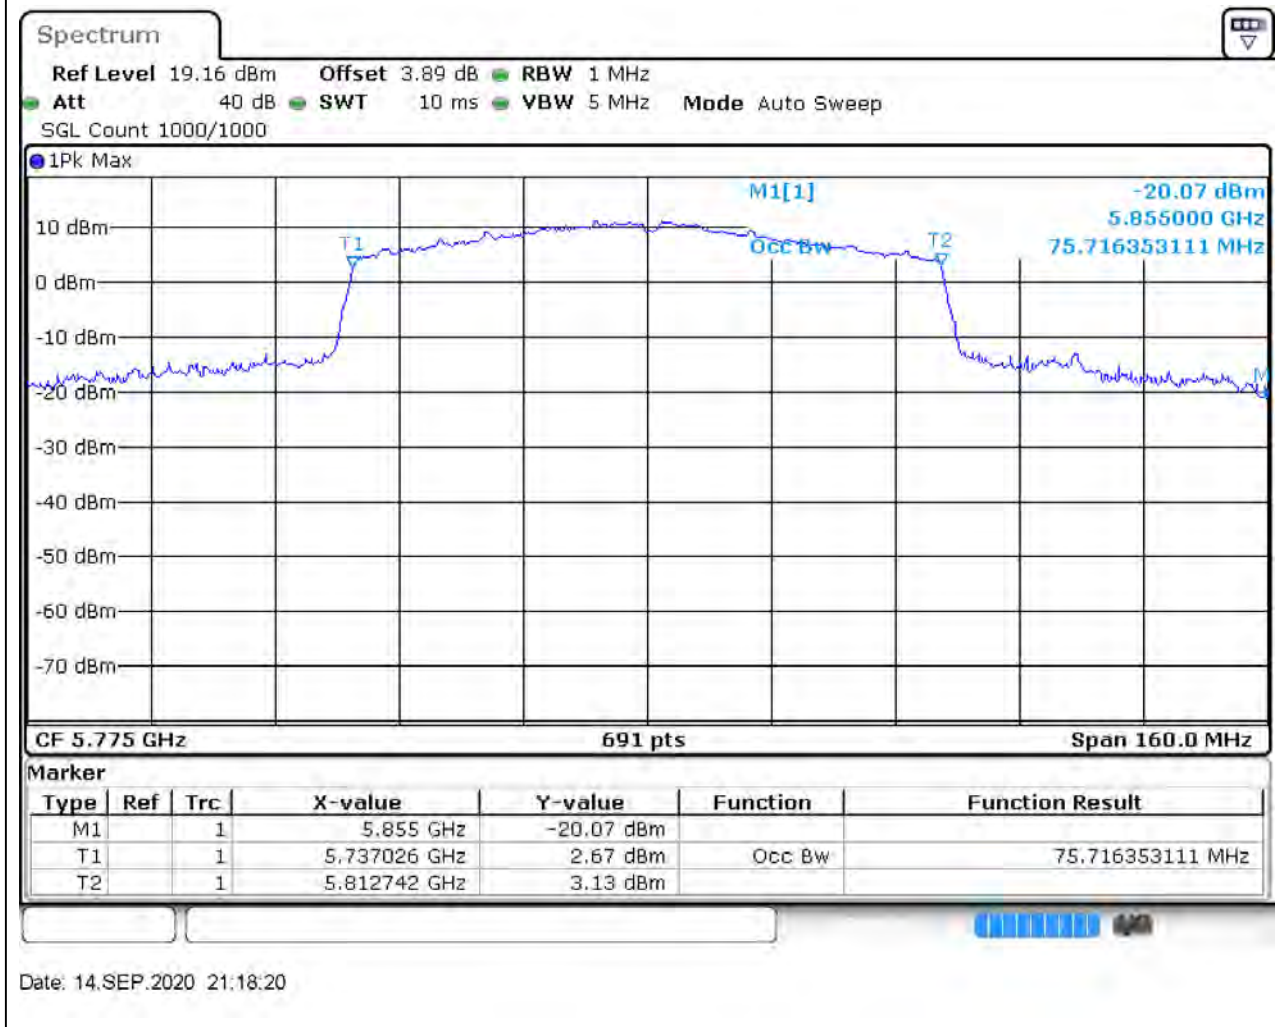

28. 802.11ac_80M_U-NII-3_M

28.1. A.2.2-99% Bandwidth(NTNV)

Center Frequency (MHz)	OBW Power (%)	RBW (MHz)	Detector	Limit (MHz)	OBW (MHz)	Verdict
5775	99	1	Peak	0	75.716353	Unknown