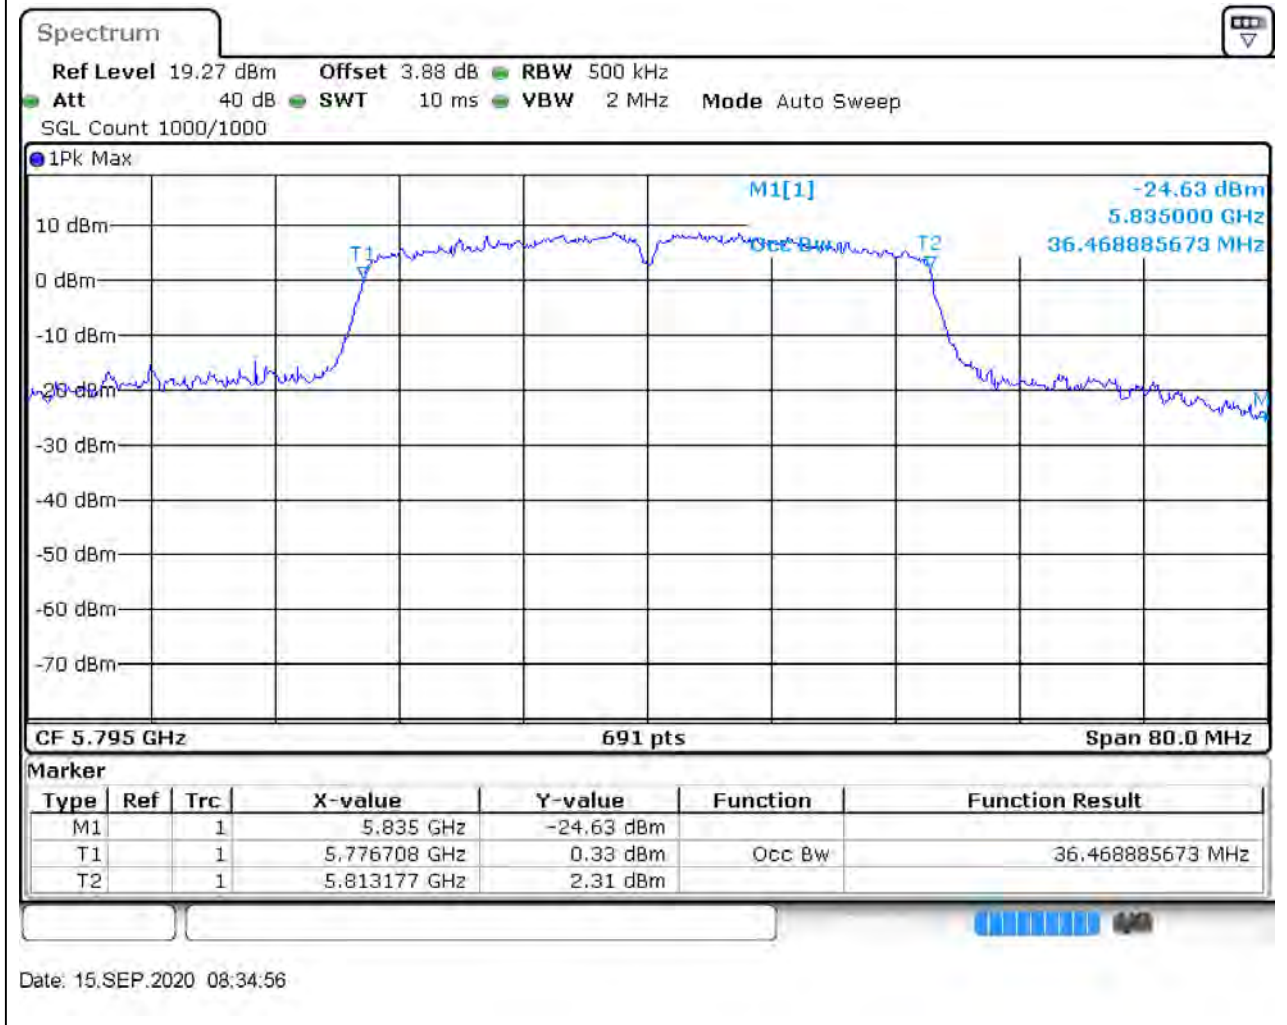

22. 802.11n_40M_U-NII-3_H

22.1. A.2.2-99% Bandwidth(NTNV)

Center Frequency (MHz)	OBW Power (%)	RBW (MHz)	Detector	Limit (MHz)	OBW (MHz)	Verdict
5795	99	0.5	Peak	0	36.468886	Unknown