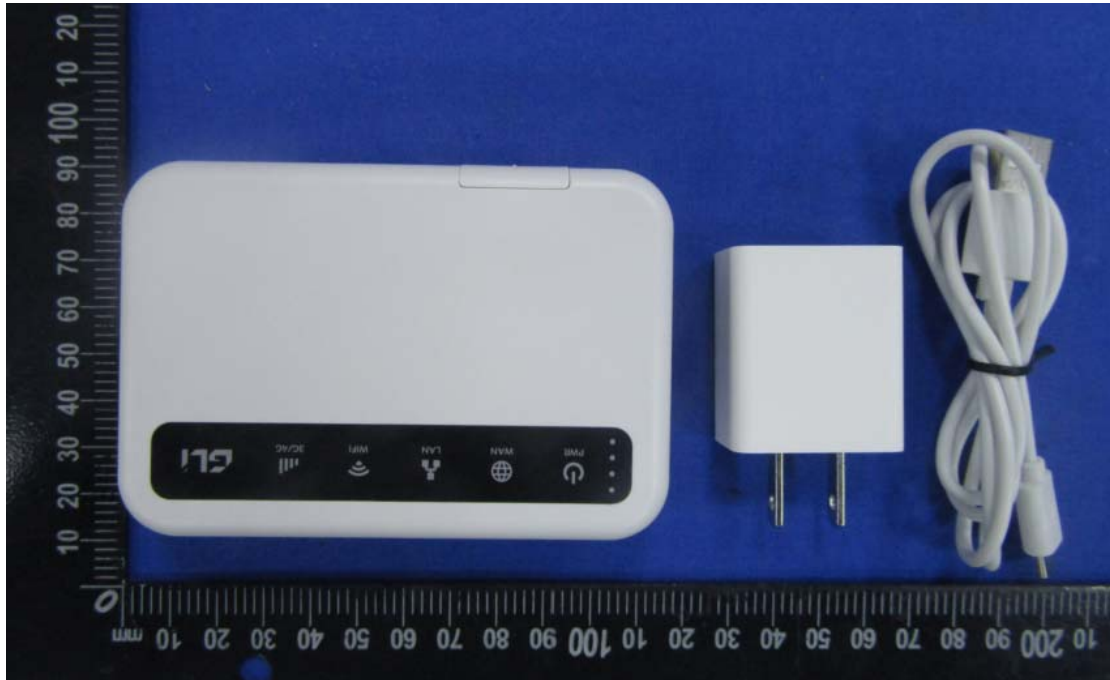

FCC ID: 2AFIW-MIFIV1
External Photographs: GL-MIFI

EUT –Front View:

EUT – Back View:

EUT – Port View:

EUT – Side View:

EUT –Power Adapter View:

HCT
HONGCAI TESTING