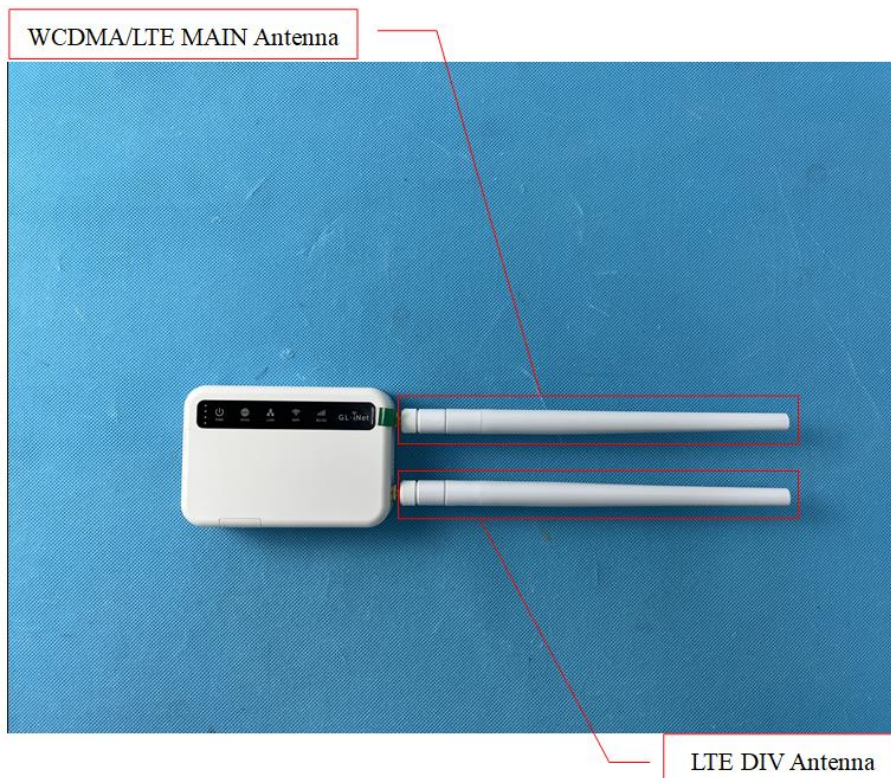

EUT Housing and Board View 1

Antenna View

Annex D. Test Setup Photos

Body mode Exposure Conditions

Test distance: 10mm

WWAN

Body Front

Body Top

WIFI:

Body Front

Body Back

Body Right

Annex E. Calibration Certificate

Please refer to the exhibit for the calibration certificate

******* END OF REPORT *******