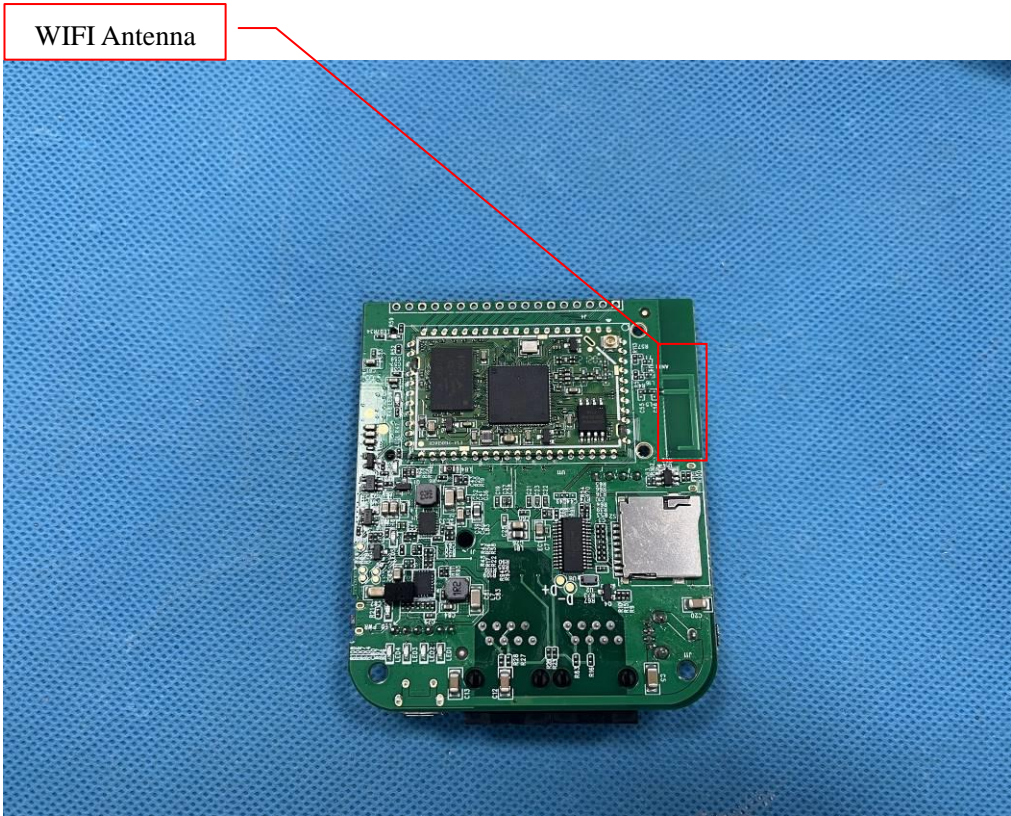

EUT Housing and Board View 1

Antenna View

Annex D. Test Setup Photos

Body mode Exposure Conditions

Test distance: 10mm

WWAN

Body Front

Body Top

WIFI:

Body Front

Body Back

Body Right

Annex E. Calibration Certificate

Please refer to the exhibit for the calibration certificate

******* END OF REPORT *******