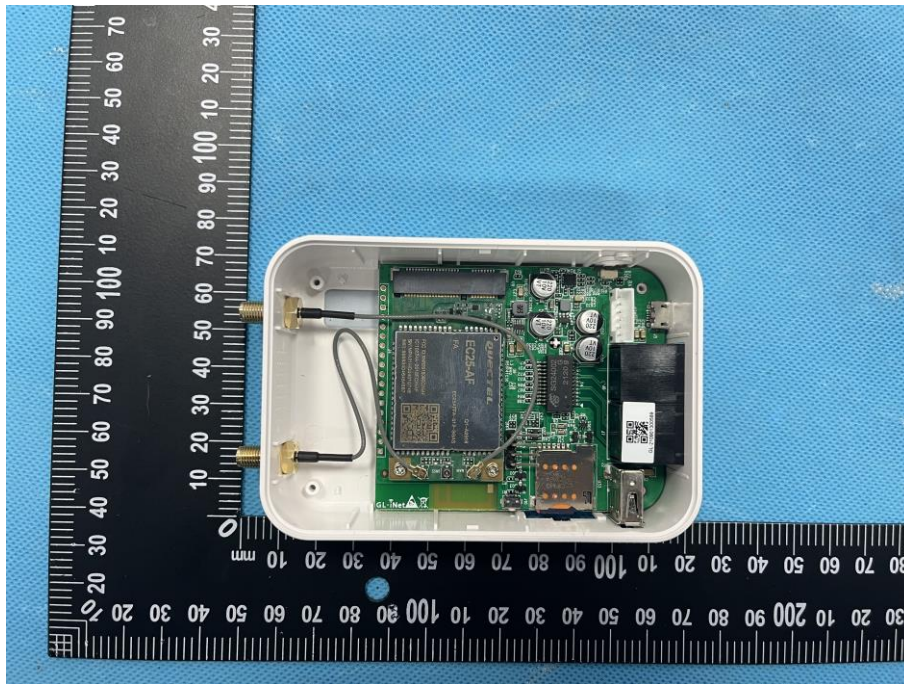

EUT Housing and Board View 1

Antenna View

Annex D. Test Setup Photos

Body mode Exposure Conditions

Test distance: 10mm

WWAN

Body Front

Body Top

WIFI:

Body Front

Body Back

Body Right

Annex E. Calibration Certificate

Please refer to the exhibit for the calibration certificate

******* END OF REPORT *******