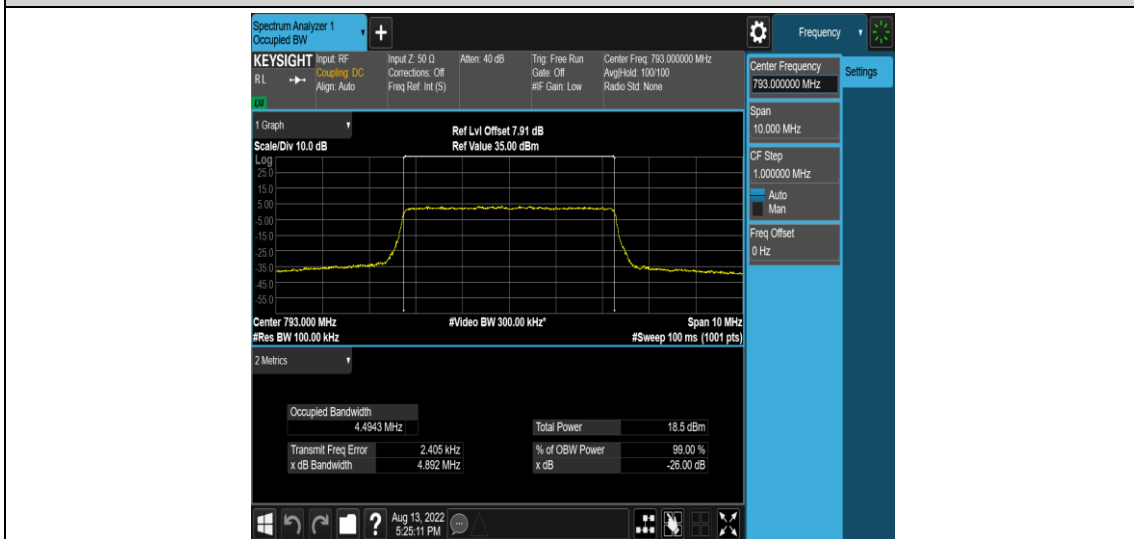

Band14-5MHz-QPSK-23330-25RB#0