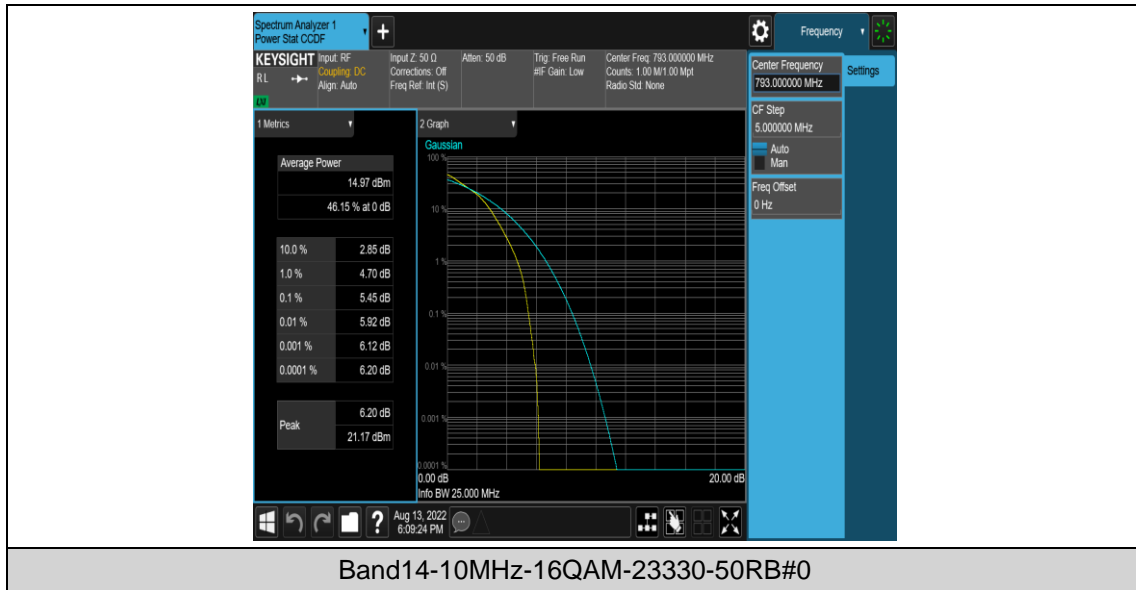

Band14-5MHz-16QAM-23355-25RB#0

Band14-10MHz-QPSK-23330-1RB#0

Band14-10MHz-QPSK-23330-50RB#0

Band14-10MHz-16QAM-23330-1RB#0

Appendix C: 26dB Bandwidth and Occupied Bandwidth

Test Result

Band	Bandwidth	Modulation	Channel	RB Configuration	Occupied Bandwidth (MHz)	26dB Bandwidth (MHz)	Verdict
Band14	5MHz	QPSK	23305	25RB#0	4.4998	4.912	PASS
Band14	5MHz	QPSK	23330	25RB#0	4.4943	4.892	PASS
Band14	5MHz	QPSK	23355	25RB#0	4.5059	4.859	PASS
Band14	5MHz	16QAM	23305	25RB#0	4.5035	4.895	PASS
Band14	5MHz	16QAM	23330	25RB#0	4.4977	4.888	PASS
Band14	5MHz	16QAM	23355	25RB#0	4.5019	4.883	PASS
Band14	10MHz	QPSK	23330	50RB#0	8.9567	9.552	PASS
Band14	10MHz	16QAM	23330	50RB#0	8.9417	9.517	PASS