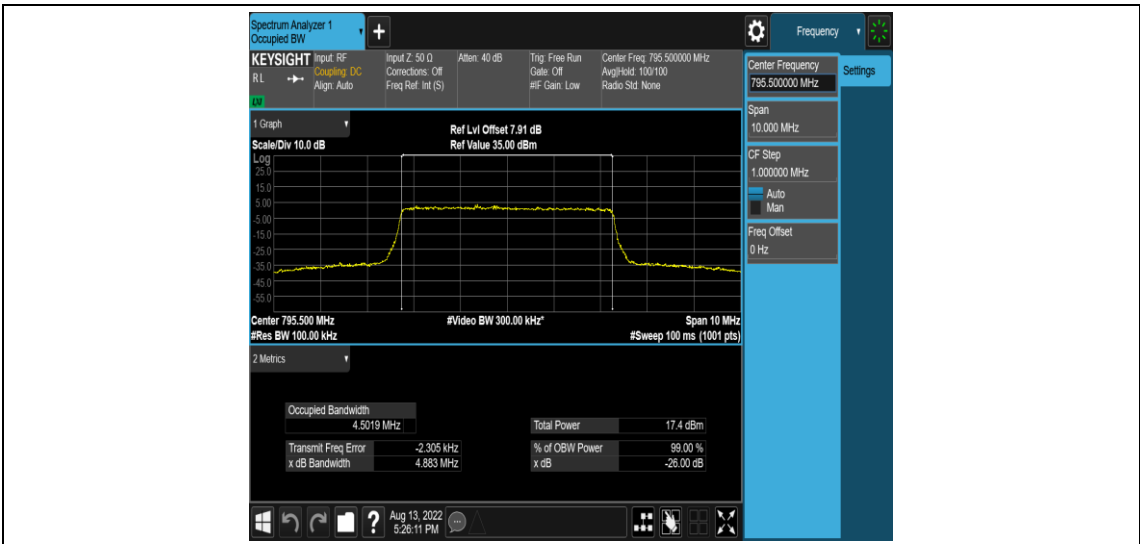

Test Graphs

Band14-5MHz-QPSK-23305-25RB#0

Band14-5MHz-QPSK-23330-25RB#0

Band14-5MHz-QPSK-23355-25RB#0

Band14-5MHz-16QAM-23305-25RB#0

Band14-5MHz-16QAM-23330-25RB#0

Band14-5MHz-16QAM-23355-25RB#0

Band14-10MHz-QPSK-23330-50RB#0