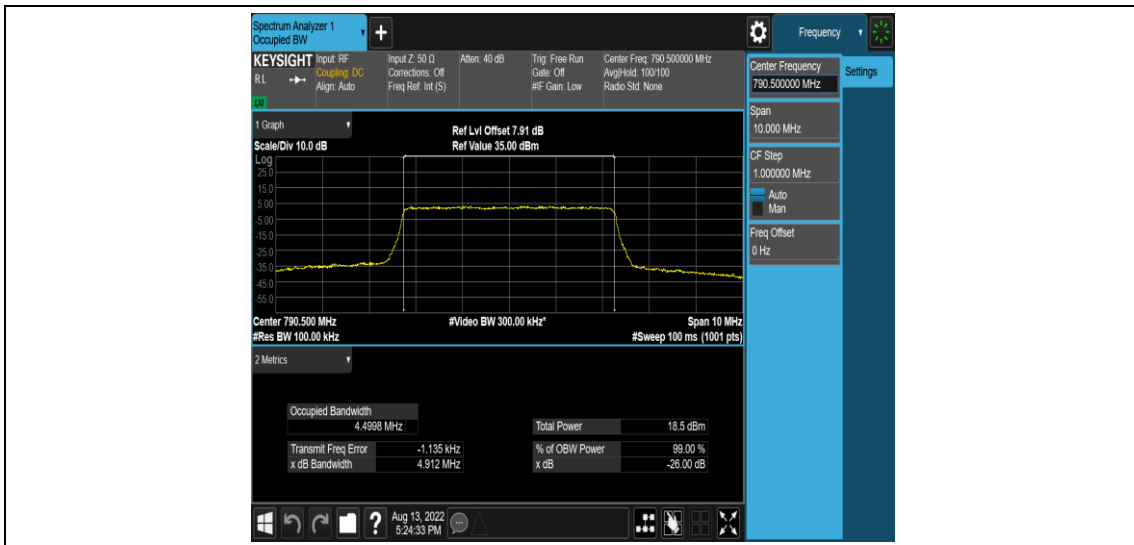

Test Graphs

Band14-5MHz-QPSK-23305-25RB#0