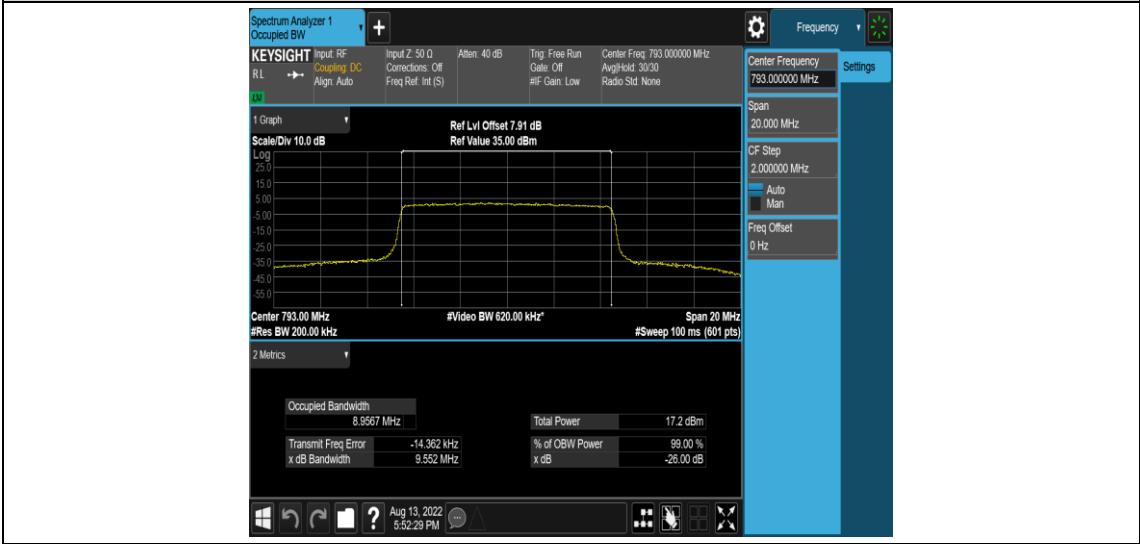

Test Graphs

Band14-5MHz-QPSK-23305-25RB#0

Band14-5MHz-QPSK-23330-25RB#0

Band14-5MHz-QPSK-23355-25RB#0

Band14-5MHz-16QAM-23305-25RB#0

Band14-5MHz-16QAM-23330-25RB#0

Band14-5MHz-16QAM-23355-25RB#0

Band14-10MHz-QPSK-23330-50RB#0