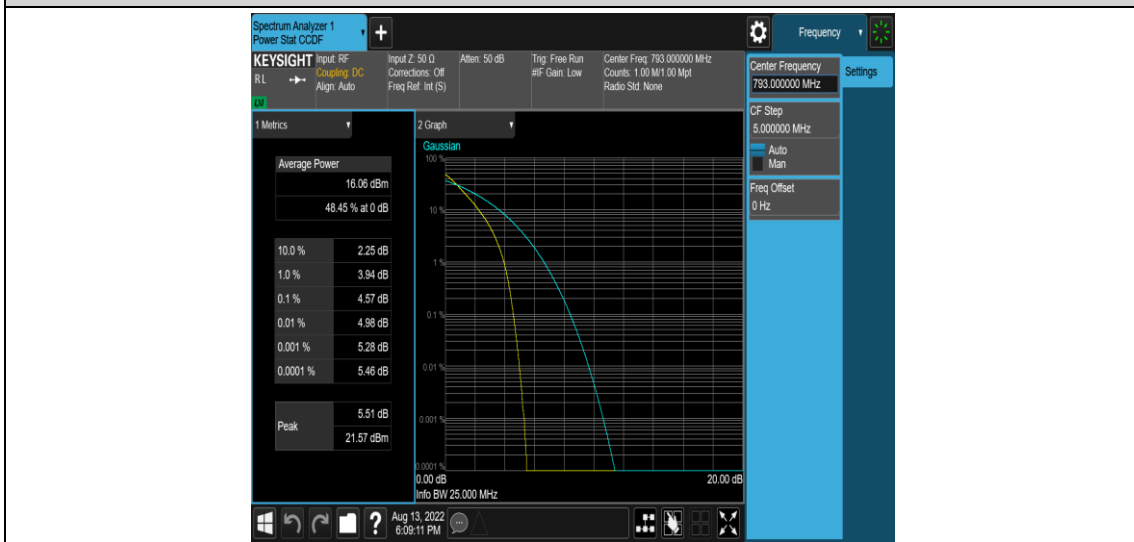

Test Graphs

Band14-5MHz-QPSK-23305-1RB#0

Band14-5MHz-QPSK-23305-25RB#0

Band14-5MHz-16QAM-23305-1RB#0

Band14-5MHz-16QAM-23305-25RB#0

Band14-5MHz-16QAM-23330-1RB#0

Band14-5MHz-16QAM-23330-25RB#0

Band14-5MHz-16QAM-23355-1RB#0

Band14-5MHz-16QAM-23355-25RB#0

Band14-10MHz-QPSK-23330-1RB#0

Band14-10MHz-QPSK-23330-50RB#0

Band14-10MHz-16QAM-23330-1RB#0

Appendix C: 26dB Bandwidth and Occupied Bandwidth

Test Result

Band	Bandwidth	Modulation	Channel	RB Configuration	Occupied Bandwidth (MHz)	26dB Bandwidth (MHz)	Verdict
Band14	5MHz	QPSK	23305	25RB#0	4.4998	4.912	PASS
Band14	5MHz	QPSK	23330	25RB#0	4.4943	4.892	PASS
Band14	5MHz	QPSK	23355	25RB#0	4.5059	4.859	PASS
Band14	5MHz	16QAM	23305	25RB#0	4.5035	4.895	PASS
Band14	5MHz	16QAM	23330	25RB#0	4.4977	4.888	PASS
Band14	5MHz	16QAM	23355	25RB#0	4.5019	4.883	PASS
Band14	10MHz	QPSK	23330	50RB#0	8.9567	9.552	PASS
Band14	10MHz	16QAM	23330	50RB#0	8.9417	9.517	PASS