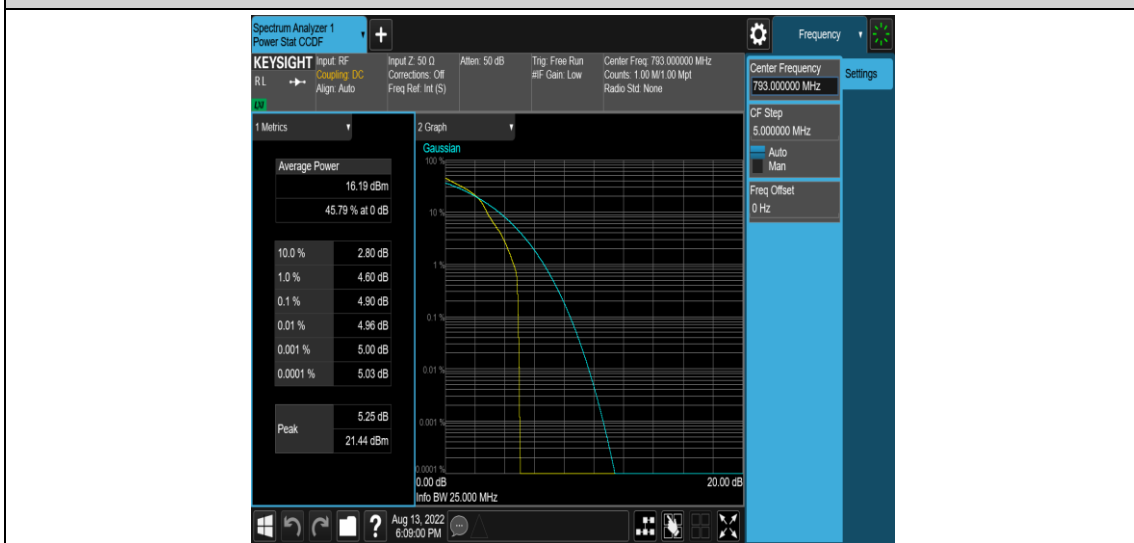

Appendix B: Peak-to-Average Ratio(CCDF)

Test Result

Band	Bandwidth	Modulation	Channel	RB Configuration	Result(dB)	Limit(dB)	Verdict
Band14	5MHz	QPSK	23305	1RB#0	4.00	13	PASS
Band14	5MHz	QPSK	23305	25RB#0	4.79	13	PASS
Band14	5MHz	QPSK	23330	1RB#0	4.06	13	PASS
Band14	5MHz	QPSK	23330	25RB#0	4.53	13	PASS
Band14	5MHz	QPSK	23355	1RB#0	3.69	13	PASS
Band14	5MHz	QPSK	23355	25RB#0	4.26	13	PASS
Band14	5MHz	16QAM	23305	1RB#0	4.90	13	PASS
Band14	5MHz	16QAM	23305	25RB#0	5.61	13	PASS
Band14	5MHz	16QAM	23330	1RB#0	4.84	13	PASS
Band14	5MHz	16QAM	23330	25RB#0	5.43	13	PASS
Band14	5MHz	16QAM	23355	1RB#0	4.49	13	PASS
Band14	5MHz	16QAM	23355	25RB#0	5.17	13	PASS
Band14	10MHz	QPSK	23330	1RB#0	3.99	13	PASS
Band14	10MHz	QPSK	23330	50RB#0	4.57	13	PASS
Band14	10MHz	16QAM	23330	1RB#0	4.90	13	PASS
Band14	10MHz	16QAM	23330	50RB#0	5.45	13	PASS

Test Graphs

Band14-5MHz-QPSK-23305-1RB#0

Band14-5MHz-QPSK-23305-25RB#0

Band14-5MHz-16QAM-23305-1RB#0

Band14-5MHz-16QAM-23305-25RB#0

Band14-5MHz-16QAM-23330-1RB#0

Band14-5MHz-16QAM-23330-25RB#0

Band14-5MHz-16QAM-23355-1RB#0

Band14-5MHz-16QAM-23355-25RB#0

Band14-10MHz-QPSK-23330-1RB#0

Band14-10MHz-QPSK-23330-50RB#0

Band14-10MHz-16QAM-23330-1RB#0

Appendix C: 26dB Bandwidth and Occupied Bandwidth

Test Result

Band	Bandwidth	Modulation	Channel	RB Configuration	Occupied Bandwidth (MHz)	26dB Bandwidth (MHz)	Verdict
Band14	5MHz	QPSK	23305	25RB#0	4.4998	4.912	PASS
Band14	5MHz	QPSK	23330	25RB#0	4.4943	4.892	PASS
Band14	5MHz	QPSK	23355	25RB#0	4.5059	4.859	PASS
Band14	5MHz	16QAM	23305	25RB#0	4.5035	4.895	PASS
Band14	5MHz	16QAM	23330	25RB#0	4.4977	4.888	PASS
Band14	5MHz	16QAM	23355	25RB#0	4.5019	4.883	PASS
Band14	10MHz	QPSK	23330	50RB#0	8.9567	9.552	PASS
Band14	10MHz	16QAM	23330	50RB#0	8.9417	9.517	PASS