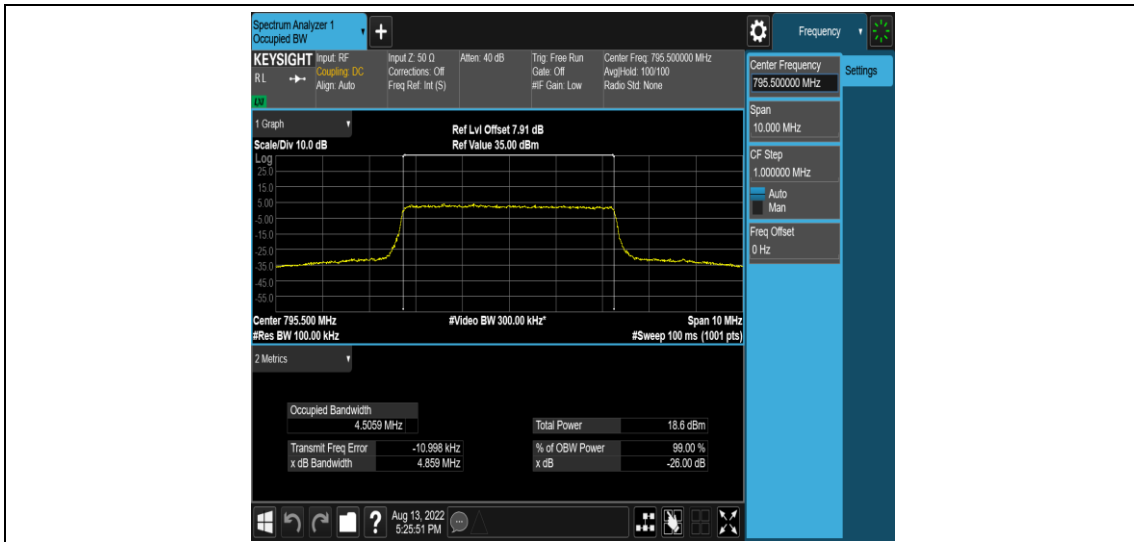

Band14-5MHz-QPSK-23355-25RB#0