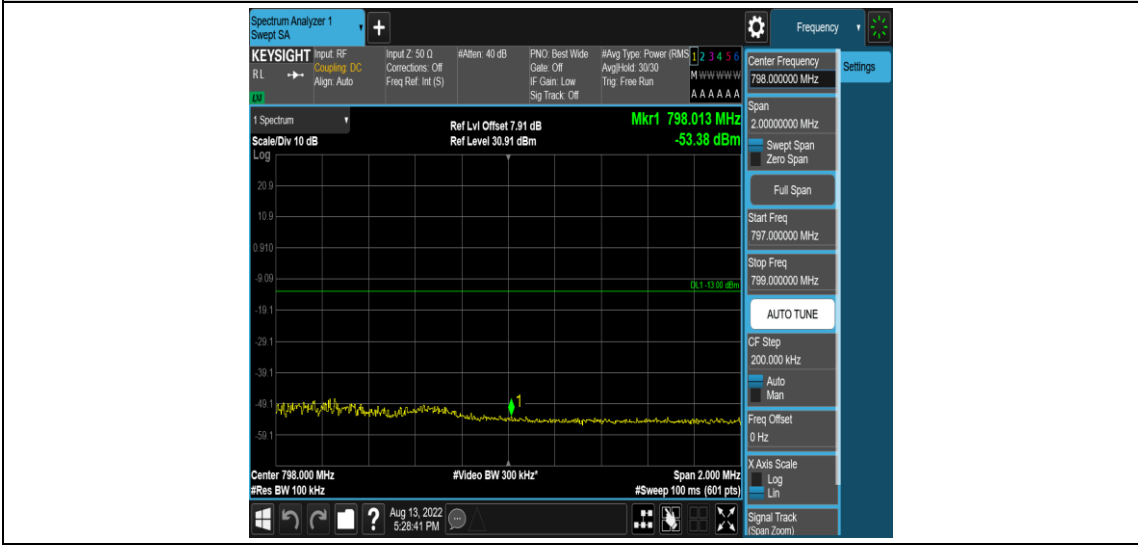

Band14-5MHz-16QAM-23355-1RB#0