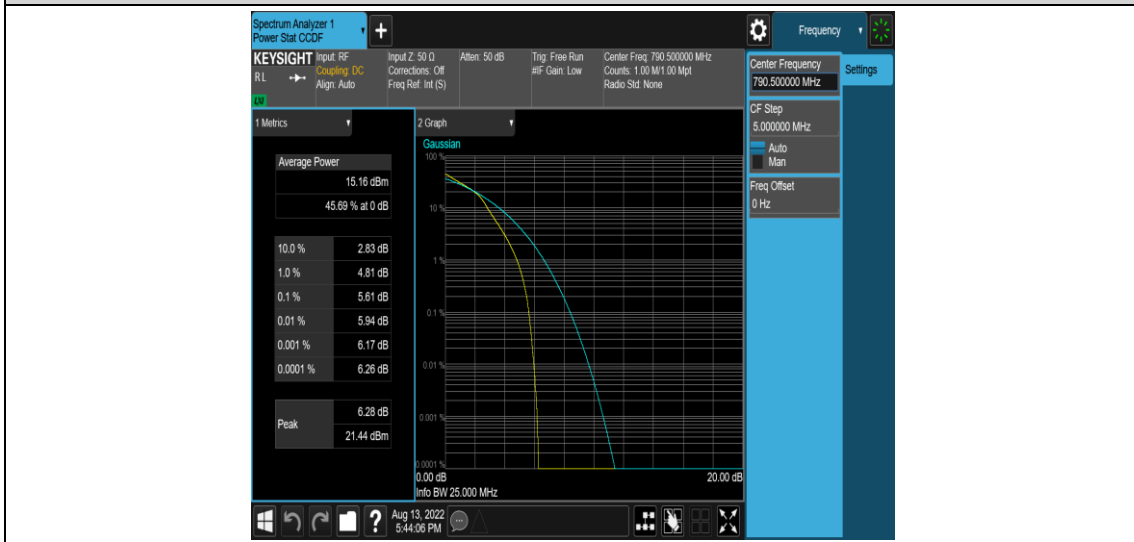

Test Graphs

Band14-5MHz-QPSK-23305-1RB#0

Band14-5MHz-QPSK-23305-25RB#0

Band14-5MHz-16QAM-23305-1RB#0

Band14-5MHz-16QAM-23305-25RB#0

Band14-5MHz-16QAM-23330-1RB#0

Band14-5MHz-16QAM-23330-25RB#0

Band14-5MHz-16QAM-23355-1RB#0

Band14-5MHz-16QAM-23355-25RB#0

Band14-10MHz-QPSK-23330-1RB#0

Band14-10MHz-QPSK-23330-50RB#0

Band14-10MHz-16QAM-23330-1RB#0

Appendix C: 26dB Bandwidth and Occupied Bandwidth

Test Result

Band	Bandwidth	Modulation	Channel	RB Configuration	Occupied Bandwidth (MHz)	26dB Bandwidth (MHz)	Verdict
Band14	5MHz	QPSK	23305	25RB#0	4.4998	4.912	PASS
Band14	5MHz	QPSK	23330	25RB#0	4.4943	4.892	PASS
Band14	5MHz	QPSK	23355	25RB#0	4.5059	4.859	PASS
Band14	5MHz	16QAM	23305	25RB#0	4.5035	4.895	PASS
Band14	5MHz	16QAM	23330	25RB#0	4.4977	4.888	PASS
Band14	5MHz	16QAM	23355	25RB#0	4.5019	4.883	PASS
Band14	10MHz	QPSK	23330	50RB#0	8.9567	9.552	PASS
Band14	10MHz	16QAM	23330	50RB#0	8.9417	9.517	PASS