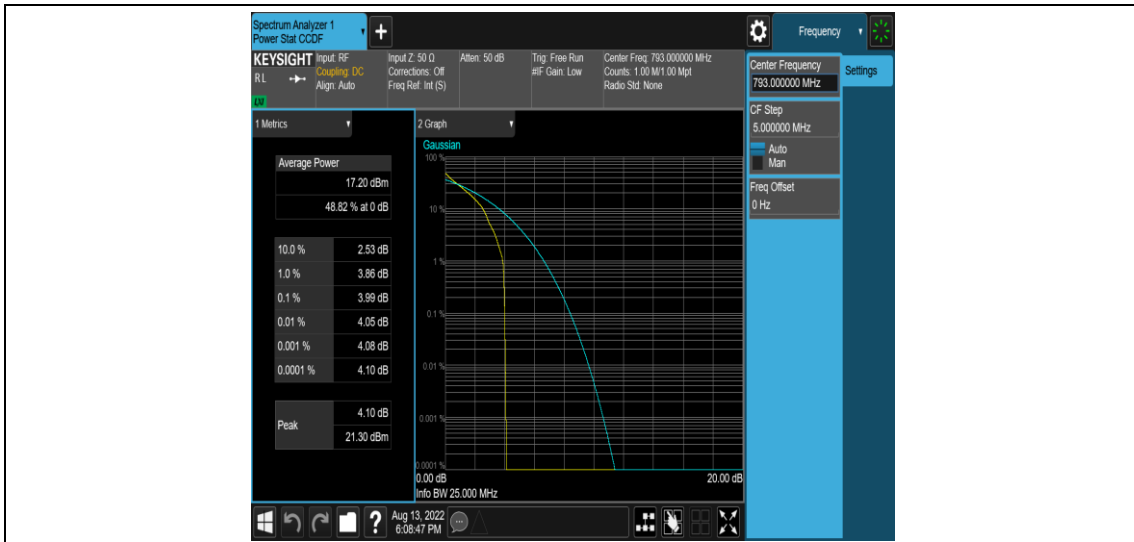

Band14-10MHz-QPSK-23330-1RB#0