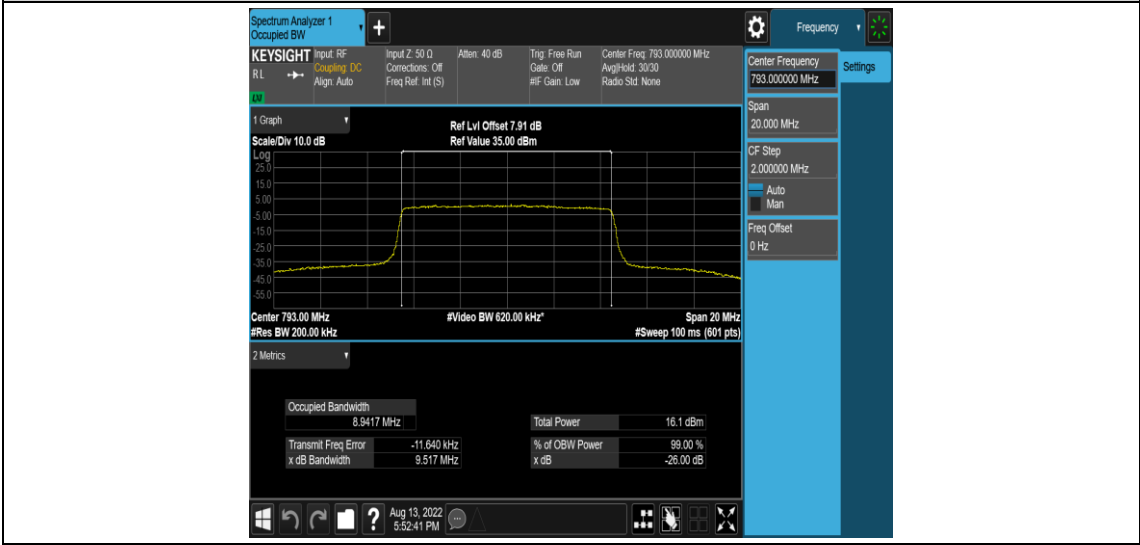

Test Graphs

Band14-5MHz-QPSK-23305-25RB#0

Band14-5MHz-QPSK-23330-25RB#0

Band14-5MHz-QPSK-23355-25RB#0

Band14-5MHz-16QAM-23305-25RB#0

Band14-5MHz-16QAM-23330-25RB#0

Band14-5MHz-16QAM-23355-25RB#0

Band14-10MHz-QPSK-23330-50RB#0