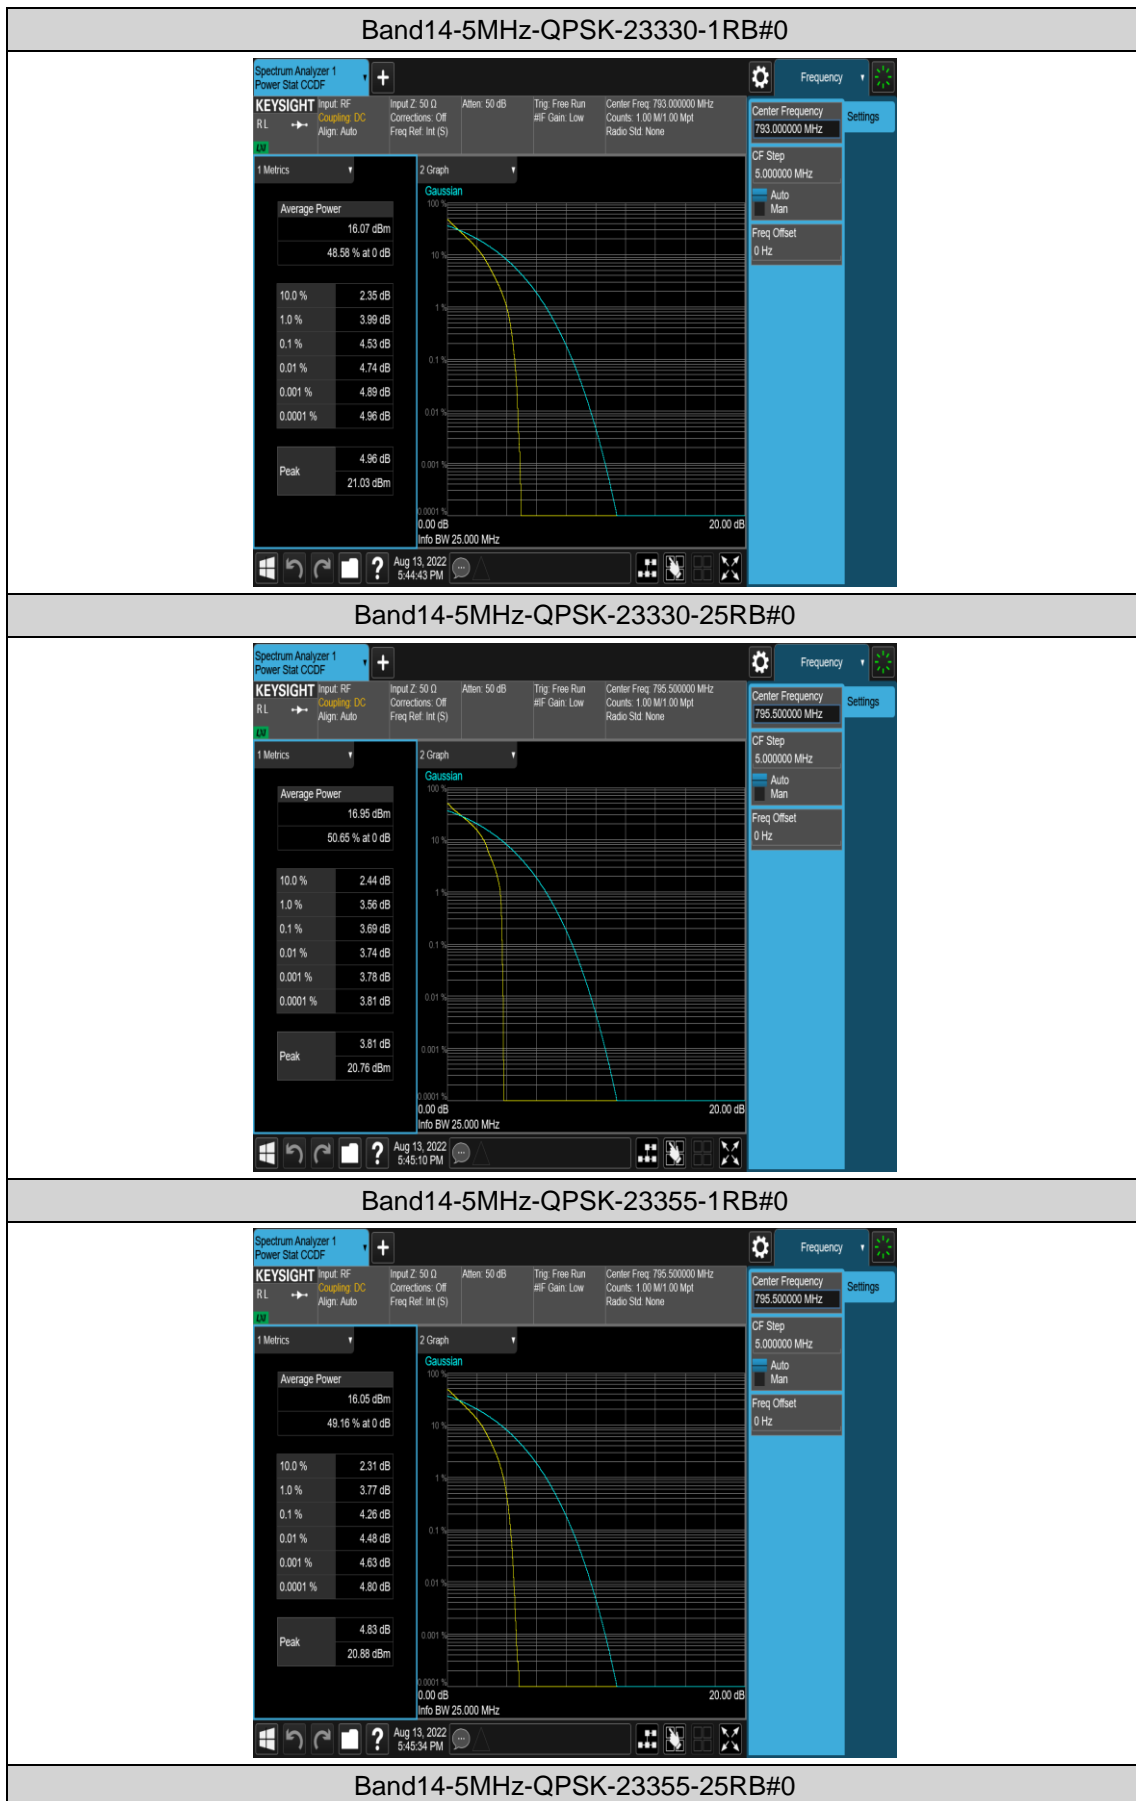

Test Graphs

Band14-5MHz-QPSK-23305-1RB#0

Band14-5MHz-QPSK-23305-25RB#0

Band14-5MHz-16QAM-23305-1RB#0

Band14-5MHz-16QAM-23305-25RB#0

Band14-5MHz-16QAM-23330-1RB#0

Band14-5MHz-16QAM-23330-25RB#0

Band14-5MHz-16QAM-23355-1RB#0