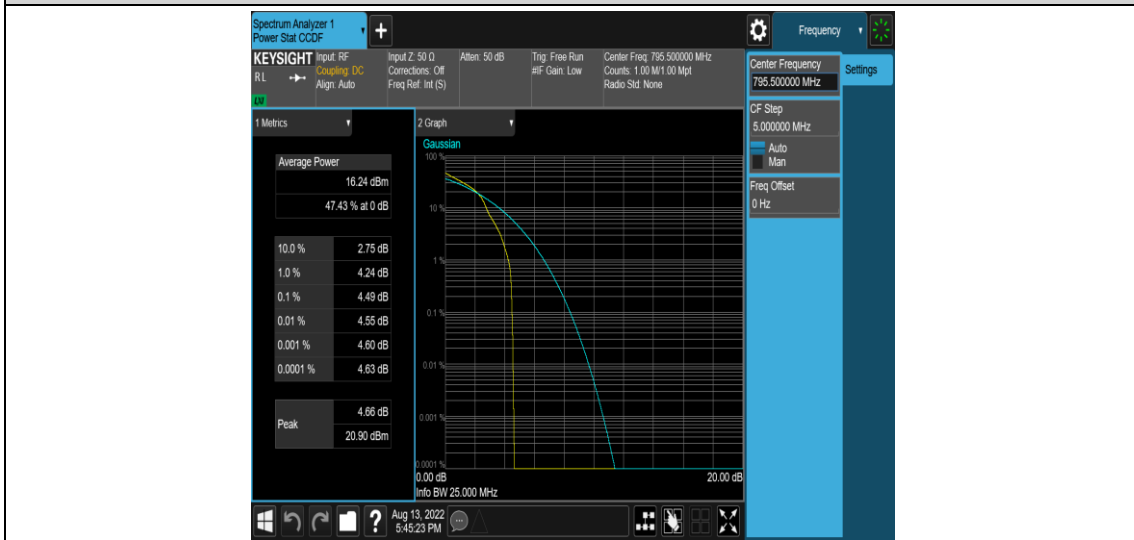

Appendix B: Peak-to-Average Ratio(CCDF)

Test Result

Band	Bandwidth	Modulation	Channel	RB Configuration	Result(dB)	Limit(dB)	Verdict
Band14	5MHz	QPSK	23305	1RB#0	4.00	13	PASS
Band14	5MHz	QPSK	23305	25RB#0	4.79	13	PASS
Band14	5MHz	QPSK	23330	1RB#0	4.06	13	PASS
Band14	5MHz	QPSK	23330	25RB#0	4.53	13	PASS
Band14	5MHz	QPSK	23355	1RB#0	3.69	13	PASS
Band14	5MHz	QPSK	23355	25RB#0	4.26	13	PASS
Band14	5MHz	16QAM	23305	1RB#0	4.90	13	PASS
Band14	5MHz	16QAM	23305	25RB#0	5.61	13	PASS
Band14	5MHz	16QAM	23330	1RB#0	4.84	13	PASS
Band14	5MHz	16QAM	23330	25RB#0	5.43	13	PASS
Band14	5MHz	16QAM	23355	1RB#0	4.49	13	PASS
Band14	5MHz	16QAM	23355	25RB#0	5.17	13	PASS
Band14	10MHz	QPSK	23330	1RB#0	3.99	13	PASS
Band14	10MHz	QPSK	23330	50RB#0	4.57	13	PASS
Band14	10MHz	16QAM	23330	1RB#0	4.90	13	PASS
Band14	10MHz	16QAM	23330	50RB#0	5.45	13	PASS

Test Graphs

Band14-5MHz-QPSK-23305-1RB#0

Band14-5MHz-QPSK-23305-25RB#0

Band14-5MHz-16QAM-23305-1RB#0

Band14-5MHz-16QAM-23305-25RB#0

Band14-5MHz-16QAM-23330-1RB#0

Band14-5MHz-16QAM-23330-25RB#0

Band14-5MHz-16QAM-23355-1RB#0

Band14-5MHz-16QAM-23355-25RB#0

Band14-10MHz-QPSK-23330-1RB#0

Band14-10MHz-QPSK-23330-50RB#0

Band14-10MHz-16QAM-23330-1RB#0

Appendix C: 26dB Bandwidth and Occupied Bandwidth

Test Result

Band	Bandwidth	Modulation	Channel	RB Configuration	Occupied Bandwidth (MHz)	26dB Bandwidth (MHz)	Verdict
Band14	5MHz	QPSK	23305	25RB#0	4.4998	4.912	PASS
Band14	5MHz	QPSK	23330	25RB#0	4.4943	4.892	PASS
Band14	5MHz	QPSK	23355	25RB#0	4.5059	4.859	PASS
Band14	5MHz	16QAM	23305	25RB#0	4.5035	4.895	PASS
Band14	5MHz	16QAM	23330	25RB#0	4.4977	4.888	PASS
Band14	5MHz	16QAM	23355	25RB#0	4.5019	4.883	PASS
Band14	10MHz	QPSK	23330	50RB#0	8.9567	9.552	PASS
Band14	10MHz	16QAM	23330	50RB#0	8.9417	9.517	PASS