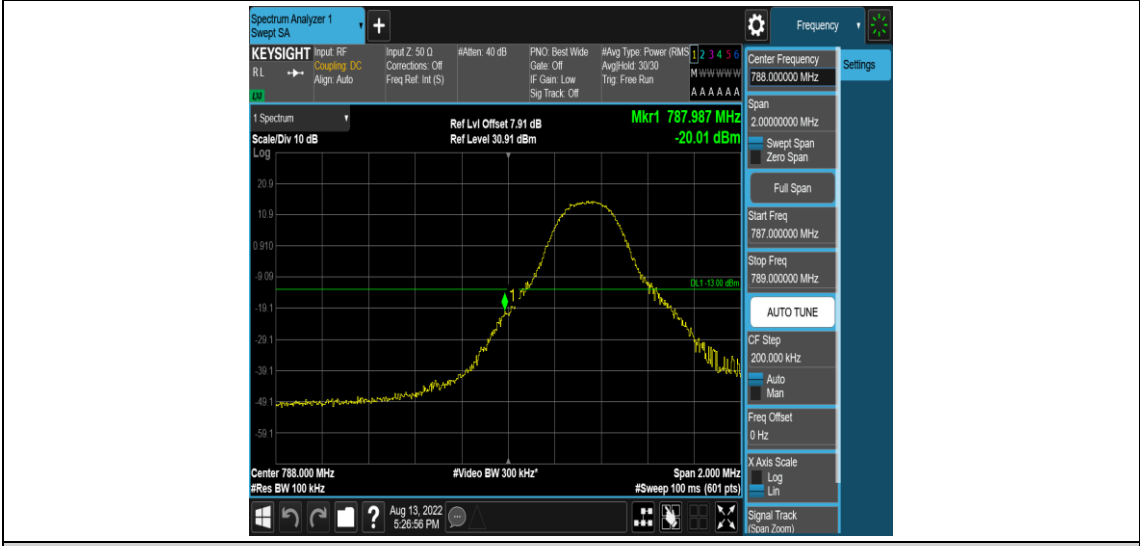

Test Graphs

Band14-5MHz-QPSK-23305-1RB#24

Band14-5MHz-QPSK-23305-25RB#0

Band14-5MHz-QPSK-23355-1RB#0

Band14-5MHz-QPSK-23355-1RB#24

Band14-5MHz-QPSK-23355-25RB#0

Band14-5MHz-16QAM-23305-1RB#0

Band14-5MHz-16QAM-23305-1RB#24