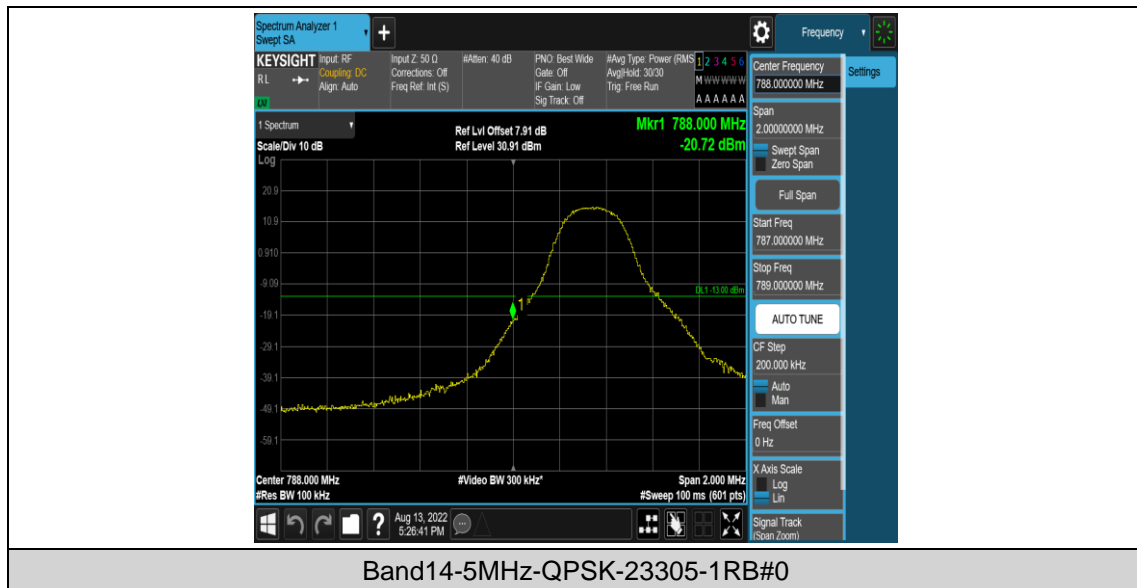

Appendix D: Band Edge

Test Result

Band	Bandwidth	Modulation	Channel	RB Configuration	Result(dBm)	Verdict
Band14	5MHz	QPSK	23305	1RB#0	-20.72	PASS
Band14	5MHz	QPSK	23305	1RB#24	-53.24	PASS
Band14	5MHz	QPSK	23305	25RB#0	-26.45	PASS
Band14	5MHz	QPSK	23355	1RB#0	-52.80	PASS
Band14	5MHz	QPSK	23355	1RB#24	-20.74	PASS
Band14	5MHz	QPSK	23355	25RB#0	-26.81	PASS
Band14	5MHz	16QAM	23305	1RB#0	-20.01	PASS
Band14	5MHz	16QAM	23305	1RB#24	-52.79	PASS
Band14	5MHz	16QAM	23305	25RB#0	-28.08	PASS
Band14	5MHz	16QAM	23355	1RB#0	-53.38	PASS
Band14	5MHz	16QAM	23355	1RB#24	-19.84	PASS
Band14	5MHz	16QAM	23355	25RB#0	-28.23	PASS

Test Graphs