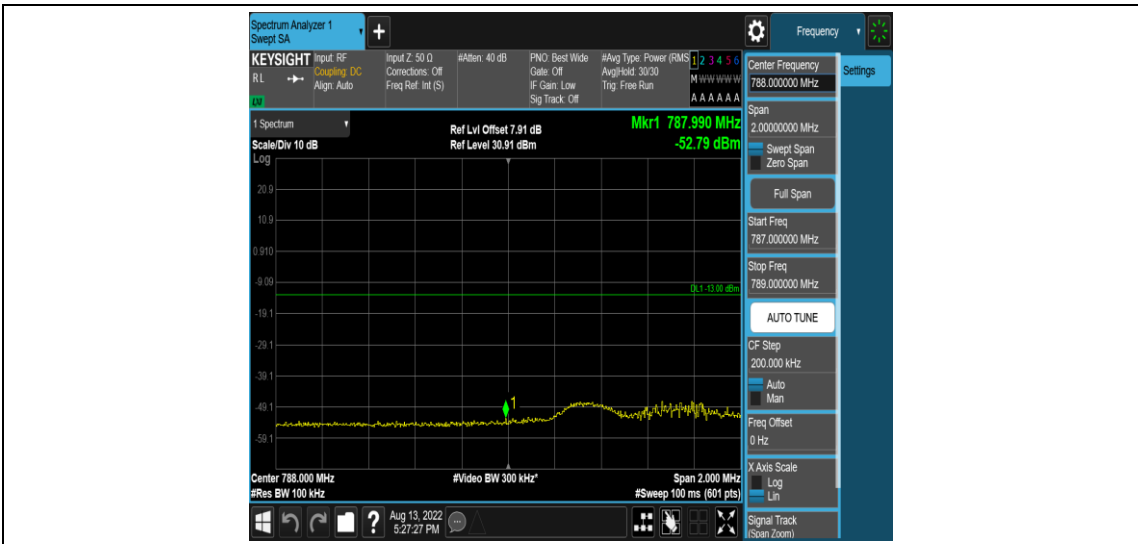

Test Graphs

Band14-5MHz-QPSK-23305-1RB#24

Band14-5MHz-QPSK-23305-25RB#0

Band14-5MHz-QPSK-23355-1RB#0

Band14-5MHz-QPSK-23355-1RB#24

Band14-5MHz-QPSK-23355-25RB#0

Band14-5MHz-16QAM-23305-1RB#0

Band14-5MHz-16QAM-23305-1RB#24