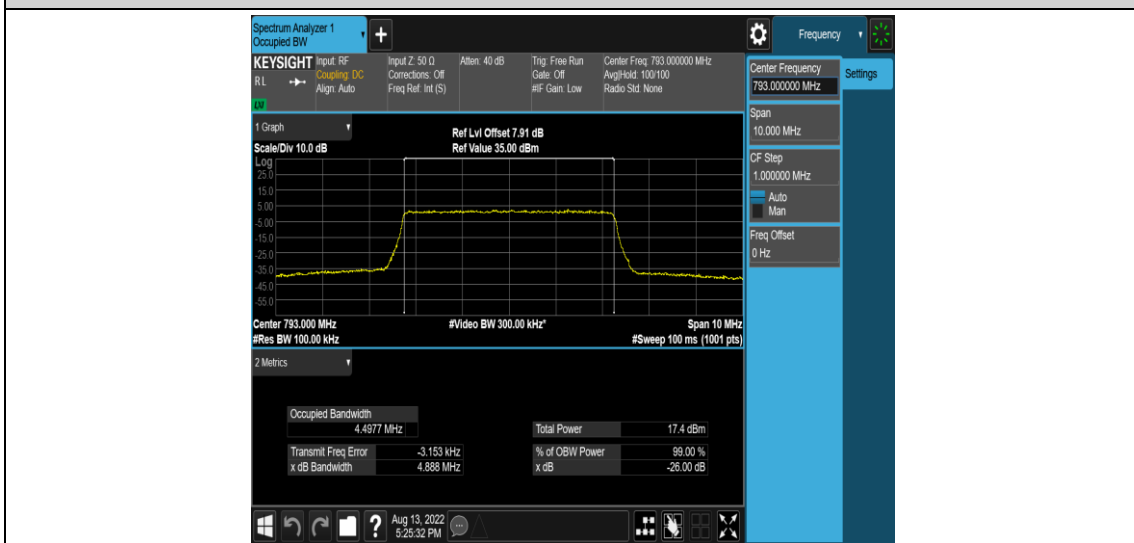

Test Graphs

Band14-5MHz-QPSK-23305-25RB#0

Band14-5MHz-QPSK-23330-25RB#0

Band14-5MHz-QPSK-23355-25RB#0

Band14-5MHz-16QAM-23305-25RB#0

Band14-5MHz-16QAM-23330-25RB#0

Band14-5MHz-16QAM-23355-25RB#0

Band14-10MHz-QPSK-23330-50RB#0