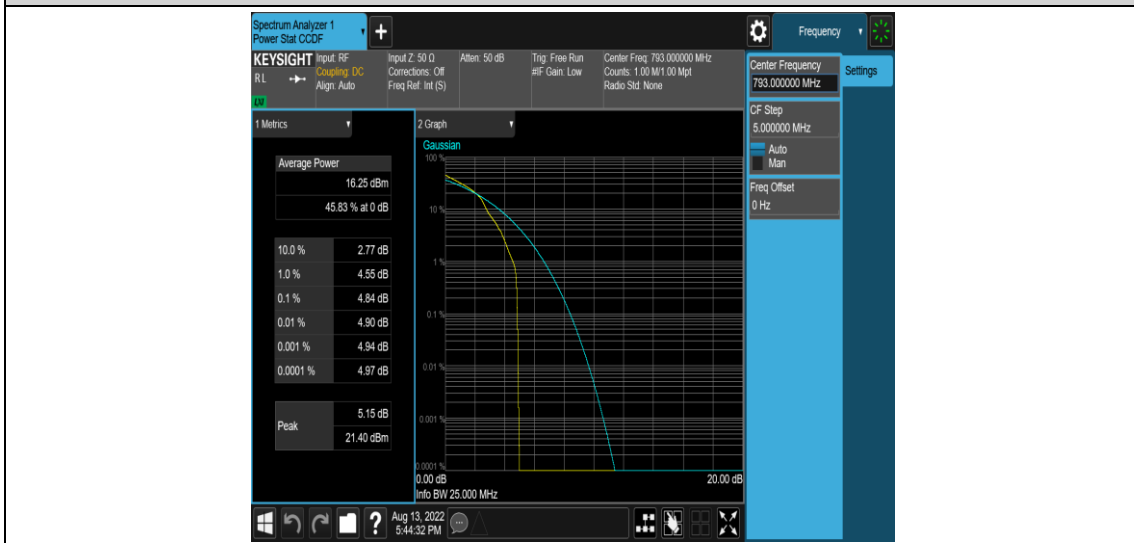

Appendix B: Peak-to-Average Ratio(CCDF)

Test Result

Band	Bandwidth	Modulation	Channel	RB Configuration	Result(dB)	Limit(dB)	Verdict
Band14	5MHz	QPSK	23305	1RB#0	4.00	13	PASS
Band14	5MHz	QPSK	23305	25RB#0	4.79	13	PASS
Band14	5MHz	QPSK	23330	1RB#0	4.06	13	PASS
Band14	5MHz	QPSK	23330	25RB#0	4.53	13	PASS
Band14	5MHz	QPSK	23355	1RB#0	3.69	13	PASS
Band14	5MHz	QPSK	23355	25RB#0	4.26	13	PASS
Band14	5MHz	16QAM	23305	1RB#0	4.90	13	PASS
Band14	5MHz	16QAM	23305	25RB#0	5.61	13	PASS
Band14	5MHz	16QAM	23330	1RB#0	4.84	13	PASS
Band14	5MHz	16QAM	23330	25RB#0	5.43	13	PASS
Band14	5MHz	16QAM	23355	1RB#0	4.49	13	PASS
Band14	5MHz	16QAM	23355	25RB#0	5.17	13	PASS
Band14	10MHz	QPSK	23330	1RB#0	3.99	13	PASS
Band14	10MHz	QPSK	23330	50RB#0	4.57	13	PASS
Band14	10MHz	16QAM	23330	1RB#0	4.90	13	PASS
Band14	10MHz	16QAM	23330	50RB#0	5.45	13	PASS

Test Graphs

Band14-5MHz-QPSK-23305-1RB#0

Band14-5MHz-QPSK-23305-25RB#0

Band14-5MHz-16QAM-23305-1RB#0

Band14-5MHz-16QAM-23305-25RB#0

Band14-5MHz-16QAM-23330-1RB#0

Band14-5MHz-16QAM-23330-25RB#0

Band14-5MHz-16QAM-23355-1RB#0

Band14-5MHz-16QAM-23355-25RB#0

Band14-10MHz-QPSK-23330-1RB#0

Band14-10MHz-QPSK-23330-50RB#0

Band14-10MHz-16QAM-23330-1RB#0

Appendix C: 26dB Bandwidth and Occupied Bandwidth

Test Result

Band	Bandwidth	Modulation	Channel	RB Configuration	Occupied Bandwidth (MHz)	26dB Bandwidth (MHz)	Verdict
Band14	5MHz	QPSK	23305	25RB#0	4.4998	4.912	PASS
Band14	5MHz	QPSK	23330	25RB#0	4.4943	4.892	PASS
Band14	5MHz	QPSK	23355	25RB#0	4.5059	4.859	PASS
Band14	5MHz	16QAM	23305	25RB#0	4.5035	4.895	PASS
Band14	5MHz	16QAM	23330	25RB#0	4.4977	4.888	PASS
Band14	5MHz	16QAM	23355	25RB#0	4.5019	4.883	PASS
Band14	10MHz	QPSK	23330	50RB#0	8.9567	9.552	PASS
Band14	10MHz	16QAM	23330	50RB#0	8.9417	9.517	PASS