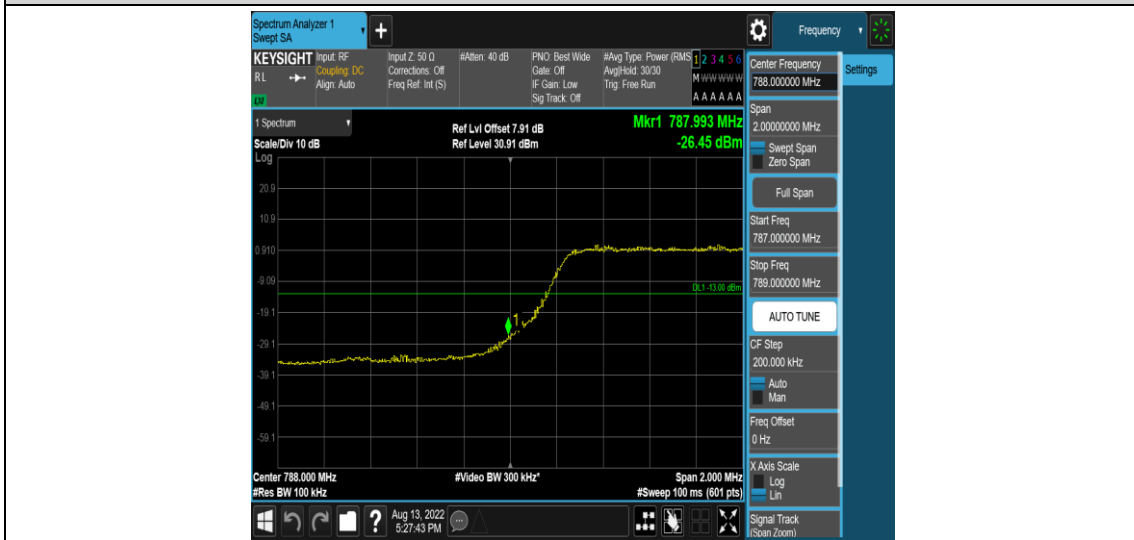

Band14-5MHz-QPSK-23305-25RB#0