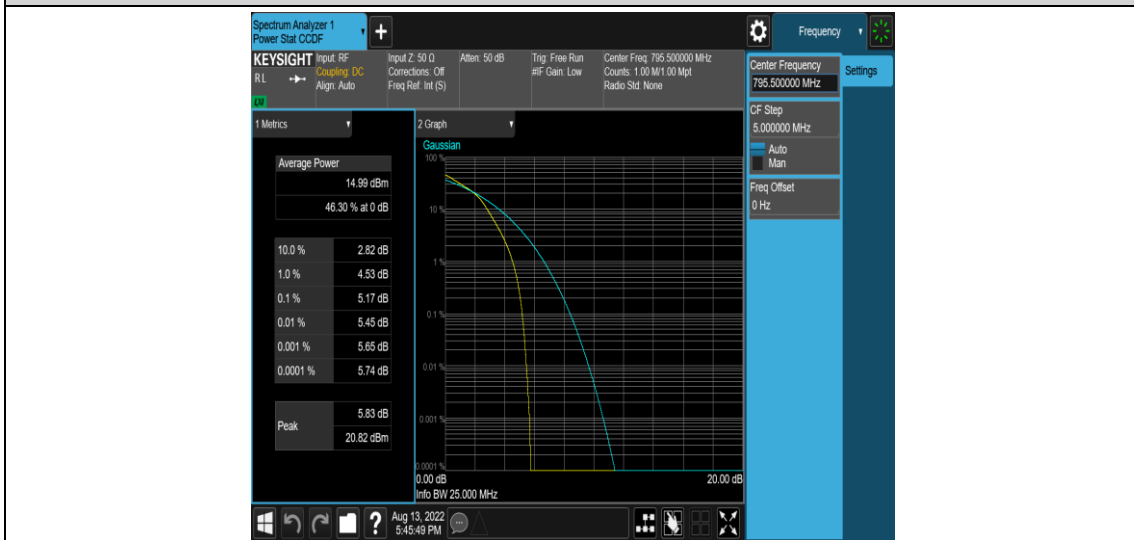

Appendix B: Peak-to-Average Ratio(CCDF)

Test Result

Band	Bandwidth	Modulation	Channel	RB Configuration	Result(dB)	Limit(dB)	Verdict
Band14	5MHz	QPSK	23305	1RB#0	4.00	13	PASS
Band14	5MHz	QPSK	23305	25RB#0	4.79	13	PASS
Band14	5MHz	QPSK	23330	1RB#0	4.06	13	PASS
Band14	5MHz	QPSK	23330	25RB#0	4.53	13	PASS
Band14	5MHz	QPSK	23355	1RB#0	3.69	13	PASS
Band14	5MHz	QPSK	23355	25RB#0	4.26	13	PASS
Band14	5MHz	16QAM	23305	1RB#0	4.90	13	PASS
Band14	5MHz	16QAM	23305	25RB#0	5.61	13	PASS
Band14	5MHz	16QAM	23330	1RB#0	4.84	13	PASS
Band14	5MHz	16QAM	23330	25RB#0	5.43	13	PASS
Band14	5MHz	16QAM	23355	1RB#0	4.49	13	PASS
Band14	5MHz	16QAM	23355	25RB#0	5.17	13	PASS
Band14	10MHz	QPSK	23330	1RB#0	3.99	13	PASS
Band14	10MHz	QPSK	23330	50RB#0	4.57	13	PASS
Band14	10MHz	16QAM	23330	1RB#0	4.90	13	PASS
Band14	10MHz	16QAM	23330	50RB#0	5.45	13	PASS

Test Graphs

Band14-5MHz-QPSK-23305-1RB#0

Band14-5MHz-QPSK-23305-25RB#0

Band14-5MHz-16QAM-23305-1RB#0

Band14-5MHz-16QAM-23305-25RB#0

Band14-5MHz-16QAM-23330-1RB#0

Band14-5MHz-16QAM-23330-25RB#0

Band14-5MHz-16QAM-23355-1RB#0

Band14-5MHz-16QAM-23355-25RB#0

Band14-10MHz-QPSK-23330-1RB#0

Band14-10MHz-QPSK-23330-50RB#0

Band14-10MHz-16QAM-23330-1RB#0

Appendix C: 26dB Bandwidth and Occupied Bandwidth

Test Result

Band	Bandwidth	Modulation	Channel	RB Configuration	Occupied Bandwidth (MHz)	26dB Bandwidth (MHz)	Verdict
Band14	5MHz	QPSK	23305	25RB#0	4.4998	4.912	PASS
Band14	5MHz	QPSK	23330	25RB#0	4.4943	4.892	PASS
Band14	5MHz	QPSK	23355	25RB#0	4.5059	4.859	PASS
Band14	5MHz	16QAM	23305	25RB#0	4.5035	4.895	PASS
Band14	5MHz	16QAM	23330	25RB#0	4.4977	4.888	PASS
Band14	5MHz	16QAM	23355	25RB#0	4.5019	4.883	PASS
Band14	10MHz	QPSK	23330	50RB#0	8.9567	9.552	PASS
Band14	10MHz	16QAM	23330	50RB#0	8.9417	9.517	PASS