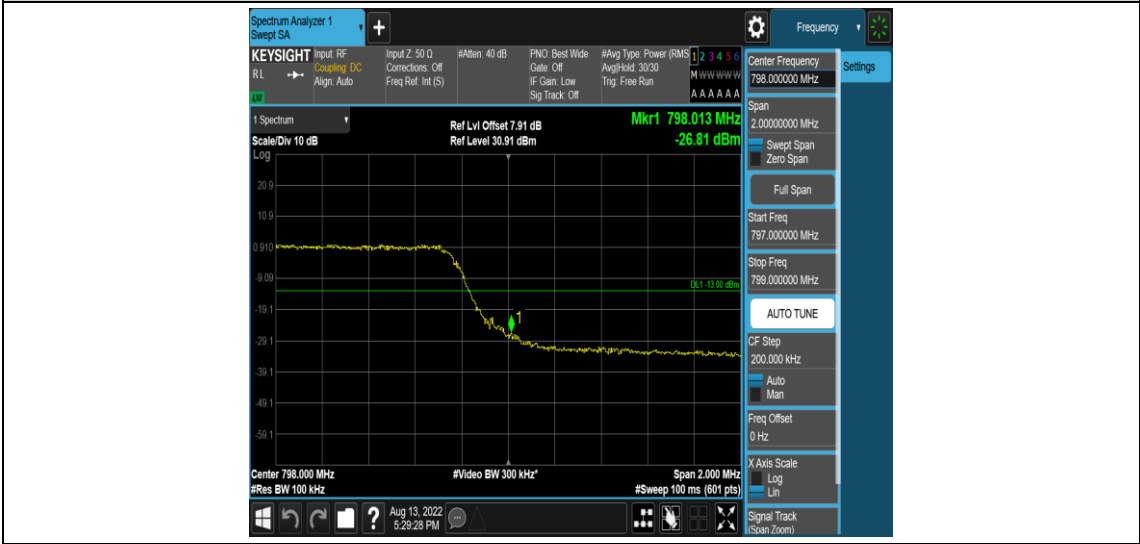

Test Graphs

Band14-5MHz-QPSK-23305-1RB#24

Band14-5MHz-QPSK-23305-25RB#0

Band14-5MHz-QPSK-23355-1RB#0

Band14-5MHz-QPSK-23355-1RB#24

Band14-5MHz-QPSK-23355-25RB#0

Band14-5MHz-16QAM-23305-1RB#0

Band14-5MHz-16QAM-23305-1RB#24