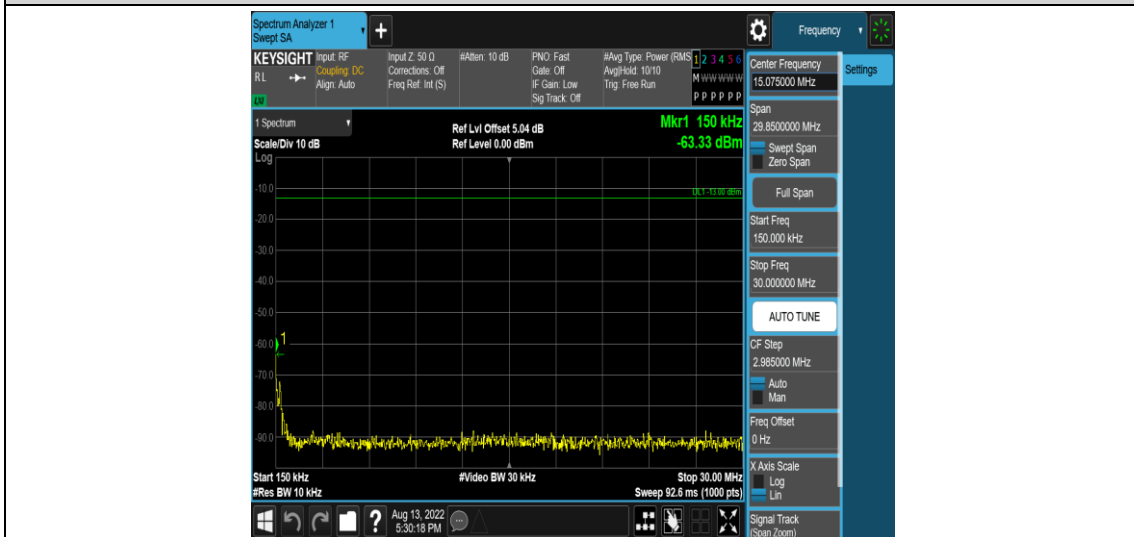

Band14-5MHz-QPSK-23305-1RB#0-Range2:0.15~30MHz