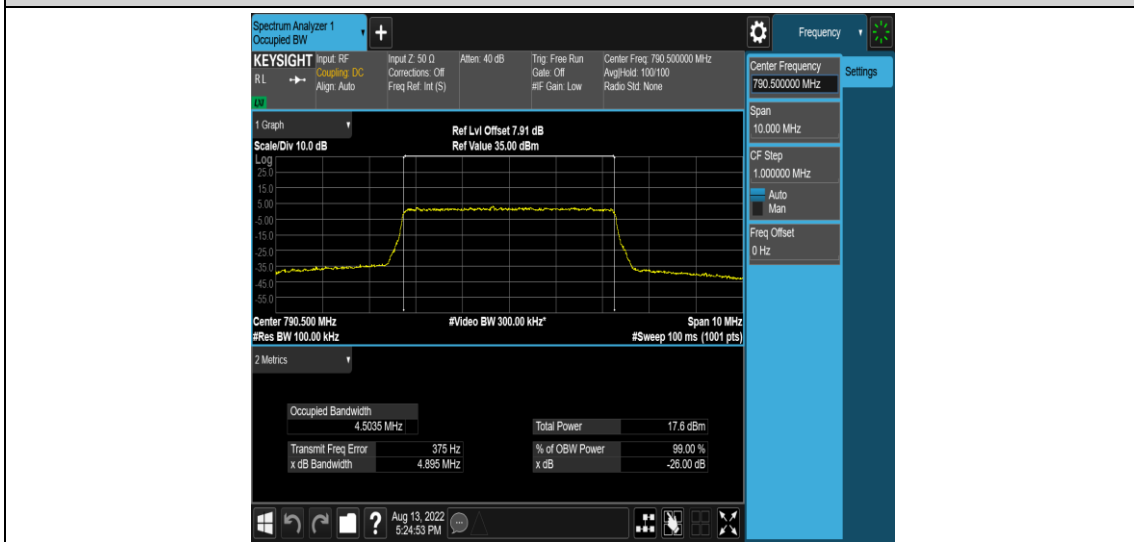

Test Graphs

Band14-5MHz-QPSK-23305-25RB#0

Band14-5MHz-QPSK-23330-25RB#0

Band14-5MHz-QPSK-23355-25RB#0

Band14-5MHz-16QAM-23305-25RB#0

Band14-5MHz-16QAM-23330-25RB#0

Band14-5MHz-16QAM-23355-25RB#0

Band14-10MHz-QPSK-23330-50RB#0