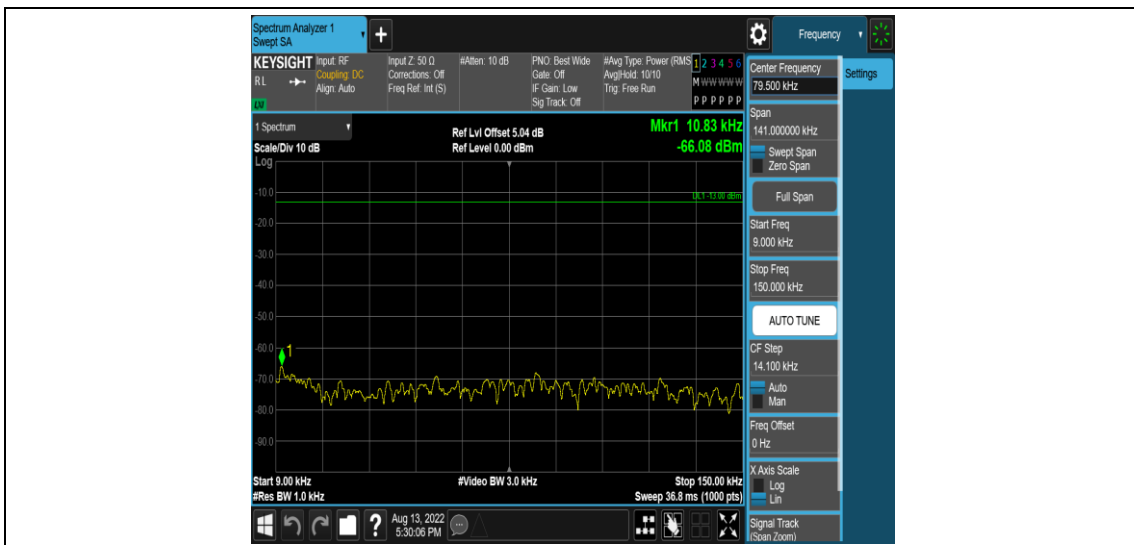

Test Graphs

Band14-5MHz-QPSK-23305-1RB#0-Range1:0.009~0.15MHz