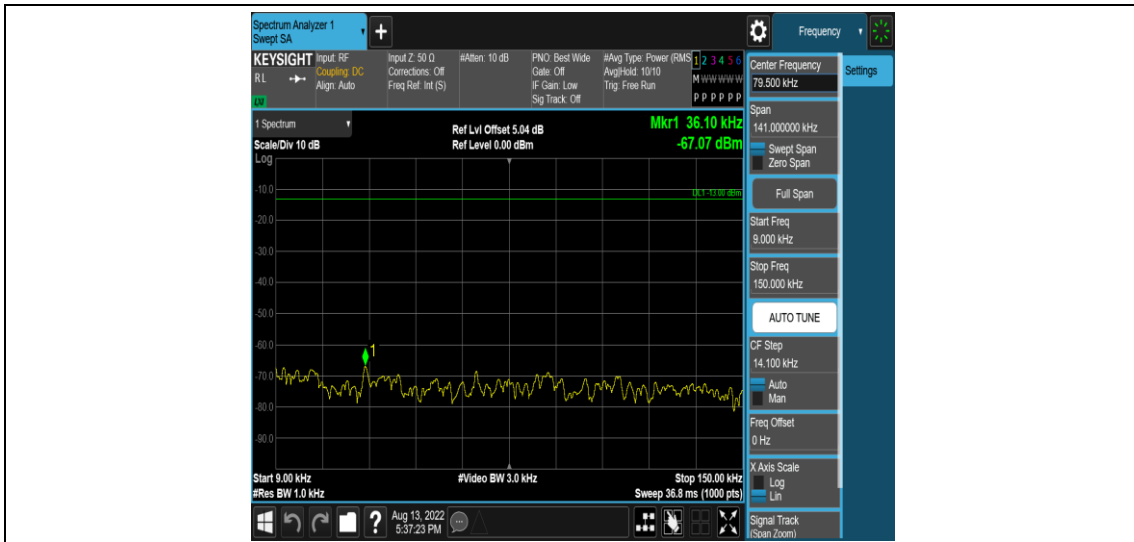

Band14-5MHz-QPSK-23355-1RB#0-Range1:0.009~0.15MHz