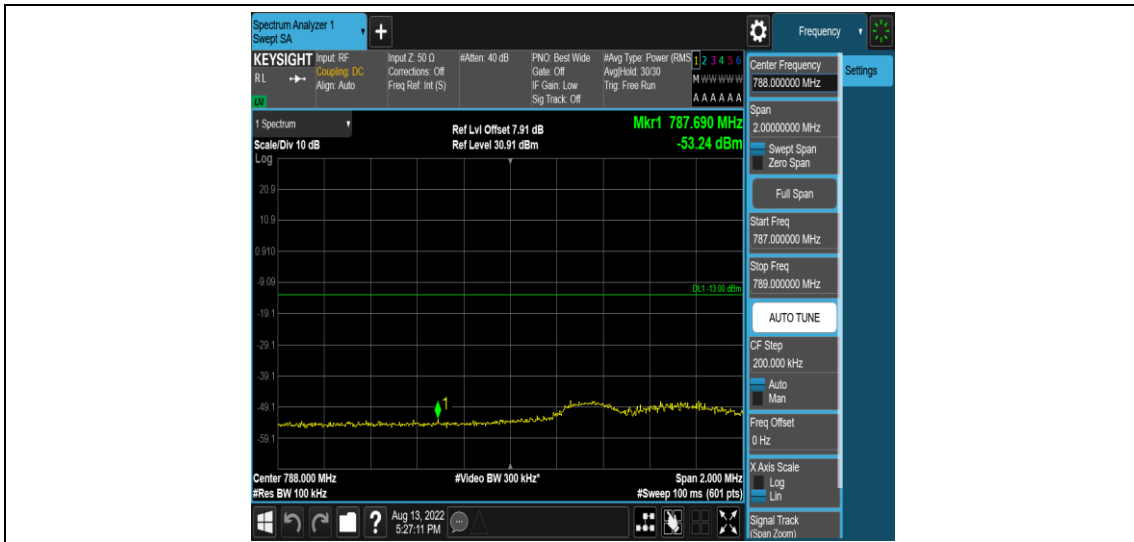

Band14-5MHz-QPSK-23305-1RB#24