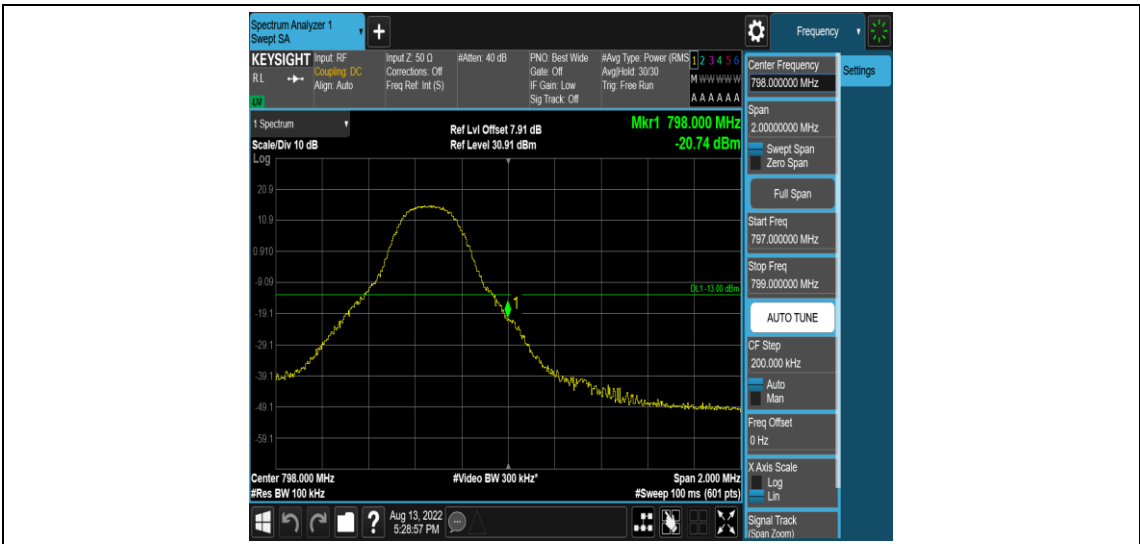

Test Graphs

Band14-5MHz-QPSK-23305-1RB#24

Band14-5MHz-QPSK-23305-25RB#0

Band14-5MHz-QPSK-23355-1RB#0

Band14-5MHz-QPSK-23355-1RB#24

Band14-5MHz-QPSK-23355-25RB#0

Band14-5MHz-16QAM-23305-1RB#0

Band14-5MHz-16QAM-23305-1RB#24