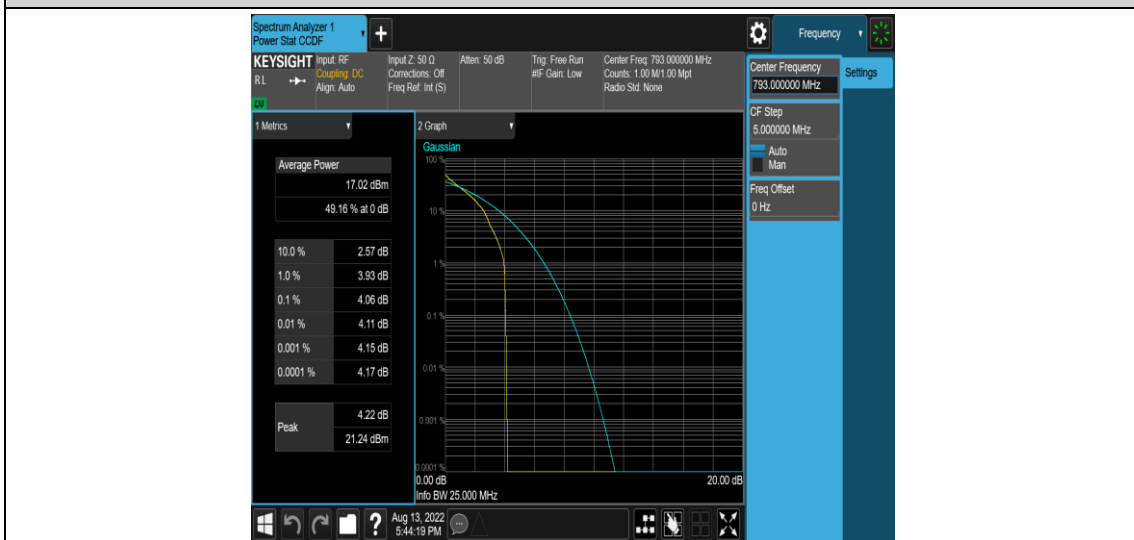

Appendix B: Peak-to-Average Ratio(CCDF)

Test Result

Band	Bandwidth	Modulation	Channel	RB Configuration	Result(dB)	Limit(dB)	Verdict
Band14	5MHz	QPSK	23305	1RB#0	4.00	13	PASS
Band14	5MHz	QPSK	23305	25RB#0	4.79	13	PASS
Band14	5MHz	QPSK	23330	1RB#0	4.06	13	PASS
Band14	5MHz	QPSK	23330	25RB#0	4.53	13	PASS
Band14	5MHz	QPSK	23355	1RB#0	3.69	13	PASS
Band14	5MHz	QPSK	23355	25RB#0	4.26	13	PASS
Band14	5MHz	16QAM	23305	1RB#0	4.90	13	PASS
Band14	5MHz	16QAM	23305	25RB#0	5.61	13	PASS
Band14	5MHz	16QAM	23330	1RB#0	4.84	13	PASS
Band14	5MHz	16QAM	23330	25RB#0	5.43	13	PASS
Band14	5MHz	16QAM	23355	1RB#0	4.49	13	PASS
Band14	5MHz	16QAM	23355	25RB#0	5.17	13	PASS
Band14	10MHz	QPSK	23330	1RB#0	3.99	13	PASS
Band14	10MHz	QPSK	23330	50RB#0	4.57	13	PASS
Band14	10MHz	16QAM	23330	1RB#0	4.90	13	PASS
Band14	10MHz	16QAM	23330	50RB#0	5.45	13	PASS

Test Graphs

Band14-5MHz-QPSK-23305-1RB#0

Band14-5MHz-QPSK-23305-25RB#0

Band14-5MHz-16QAM-23305-1RB#0

Band14-5MHz-16QAM-23305-25RB#0

Band14-5MHz-16QAM-23330-1RB#0

Band14-5MHz-16QAM-23330-25RB#0

Band14-5MHz-16QAM-23355-1RB#0